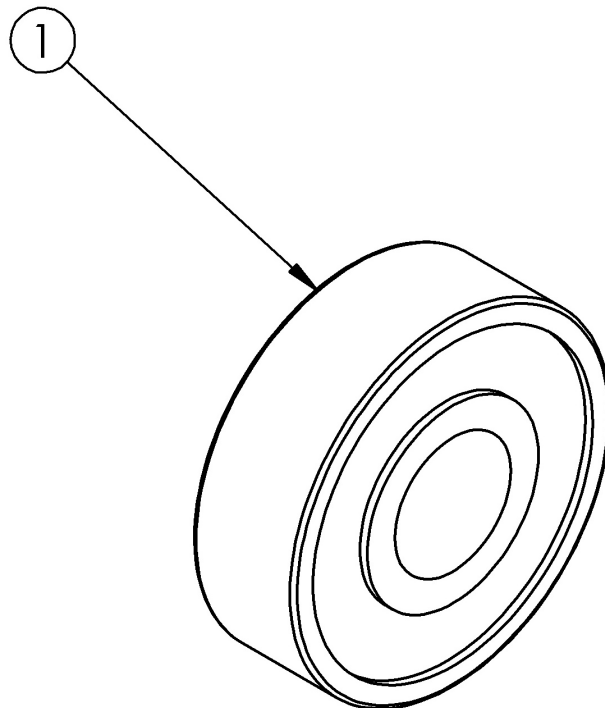

Bearings

Quantity of 2 needed per wheel and caster mount.

Item Number	Part Number	Description	Quantity
1a	100902	Bearing 1 1/8" x 1/2" R8RS <i>Used with Ki Spoke, Spinergy, Superlight, Topolino, SoftWheel, 24" X Core Mag, 12" and 16" Mags and discontinued 22" and 24" Mag wheels. Also used with Focus Base Frame and Caster Arm, Catalyst Performance Caster Housings and Rogue / Klik Standard and Unitine Forks</i>	1

Item Number	Part Number	Description	Quantity
1b	200528	Bearing 1 3/8" x 1/2" 99502H <i>Used with 20" and 22" X Core Mag Wheels and 24" Assembled Six-Spoke Mag wheel</i>	1
1c	100530	Bearing M28 x 1/2" 6001RS <i>Used with Tsunami Caster Housings, Catalyst Standard Caster Housings, 16" Drum Brake wheels, discontinued Spoke wheels, MAXX Performance Spoke wheels, and MAXX Mag wheels.</i>	1