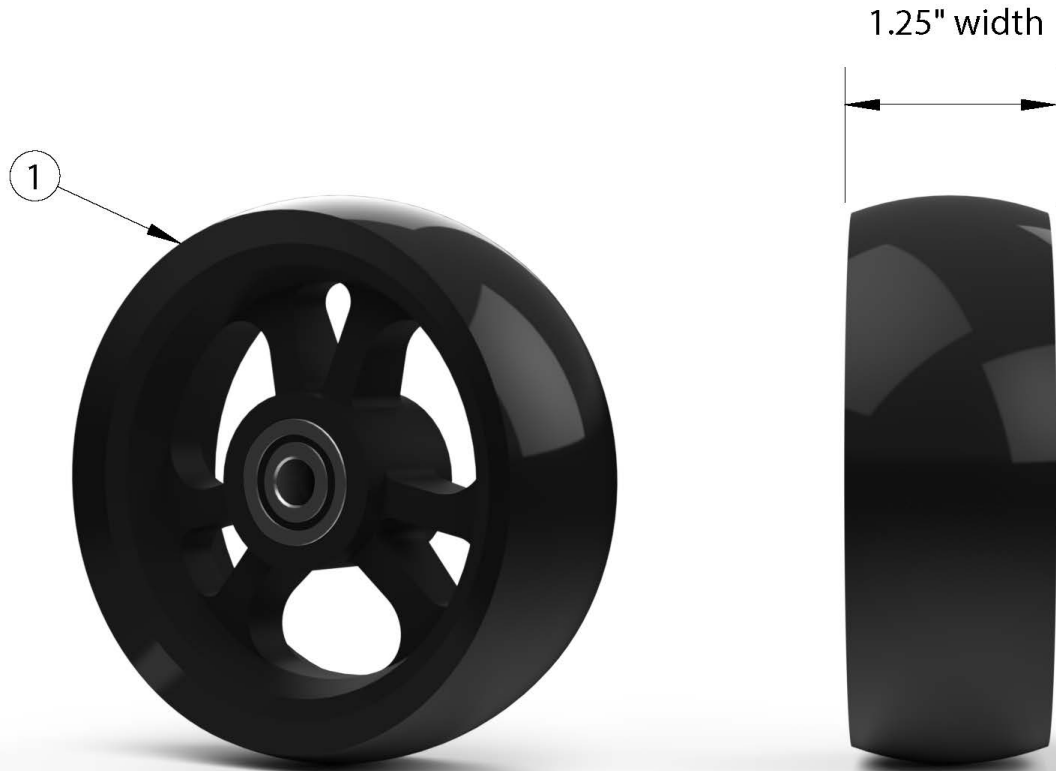

Rogue Casters - 1" Poly

Item Number	Part Number	Description	Quantity	Retail
1a	100809	Caster 4 x 1" Poly (1.25") <i>Replaced part number 100517</i>	1	\$58.83
1b	100807	Caster 5 x 1" Poly (1.25") <i>Replaced part number 100518</i>	1	\$58.83
1c	100786	Caster 6 x 1" Poly (1.25") <i>Replaced part number 100521</i>	1	\$58.83