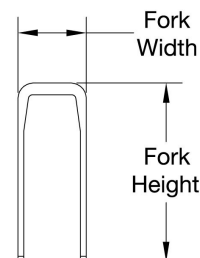

Catalyst E Caster Forks and Stems

Std

Std	3.5"
+ 3/4"	4.4"
+ 1 1/2"	5.1"
HD Std	4.4"
HD Tall	4.8"
Super Low	2.8"

Fork	Height	Width
4" Std	3.6"	2.2"
5" Std	4.6"	2.2"
6" Std	5.6"	2.2"
6" Wide	5.8"	2.9"
7" Std	6.9"	2.2"
7" Wide	7.0"	2.9"

Reference order form for detailed front seat height matrix.

Item Number	Part Number	Description	Quantity	Retail
8, 11, 12	500866	Std Caster Stem Assembly CAT	1	\$16.03
9, 11, 12, 13, 15, 16	500001	+3/4 Caster Stem Assembly CAT	1	\$30.11
10, 11, 12, 14, 15, 16	500002	+1 1/2 Caster Stem Assembly CAT	1	\$30.11