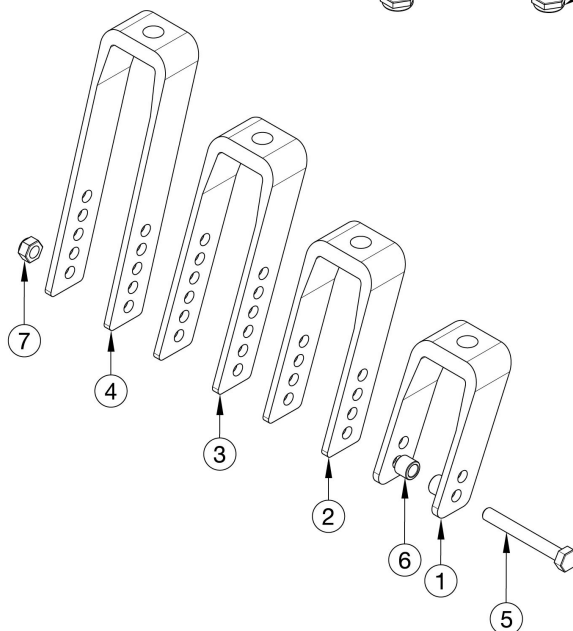

Catalyst E Caster Forks and Stems

Std

Std	3.5"
+ 3/4"	4.4"
+ 1 1/2"	5.1"
HD Std	4.4"
HD Tall	4.8"
Super Low	2.8"

Fork	Height	Width
4" Std	3.6"	2.2"
5" Std	4.6"	2.2"
6" Std	5.6"	2.2"
6" Wide	5.8"	2.9"
7" Std	6.9"	2.2"
7" Wide	7.0"	2.9"

Reference order form for detailed front seat height matrix.

Item Number	Part Number	Description	Quantity	Retail
8, 11, 12	500866	Std Caster Stem Assembly CAT	1	\$16.03
9, 11, 12, 13, 15, 16	500001	+3/4 Caster Stem Assembly CAT	1	\$30.11
10, 11, 12, 14, 15, 16	500002	+1 1/2 Caster Stem Assembly CAT	1	\$30.11