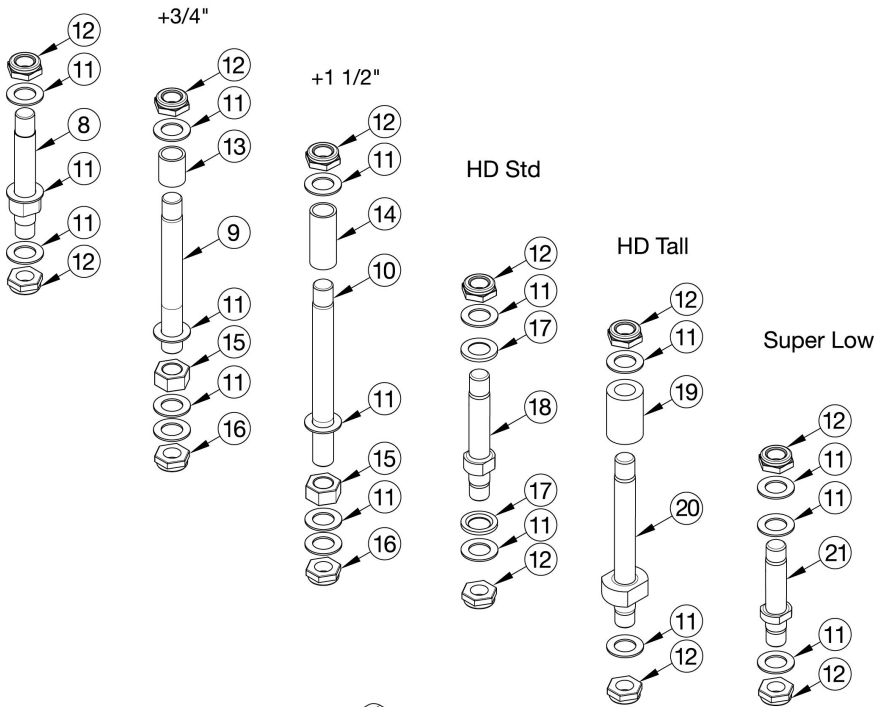

Catalyst E Caster Forks and Stems

Std

Std	3.5"
+ 3/4"	4.4"
+ 1 1/2"	5.1"
HD Std	4.4"
HD Tall	4.8"
Super Low	2.8"

Fork	Height	Width
4" Std	3.6"	2.2"
5" Std	4.6"	2.2"
6" Std	5.6"	2.2"
6" Wide	5.8"	2.9"
7" Std	6.9"	2.2"
7" Wide	7.0"	2.9"

Reference order form for detailed front seat height matrix.

Item Number	Part Number	Description	Quantity	Retail
8, 11, 12	500866	Std Caster Stem Assembly CAT	1	\$16.03
9, 11, 12, 13, 15, 16	500001	+3/4 Caster Stem Assembly CAT	1	\$30.11
10, 11, 12, 14, 15, 16	500002	+1 1/2 Caster Stem Assembly CAT	1	\$30.11