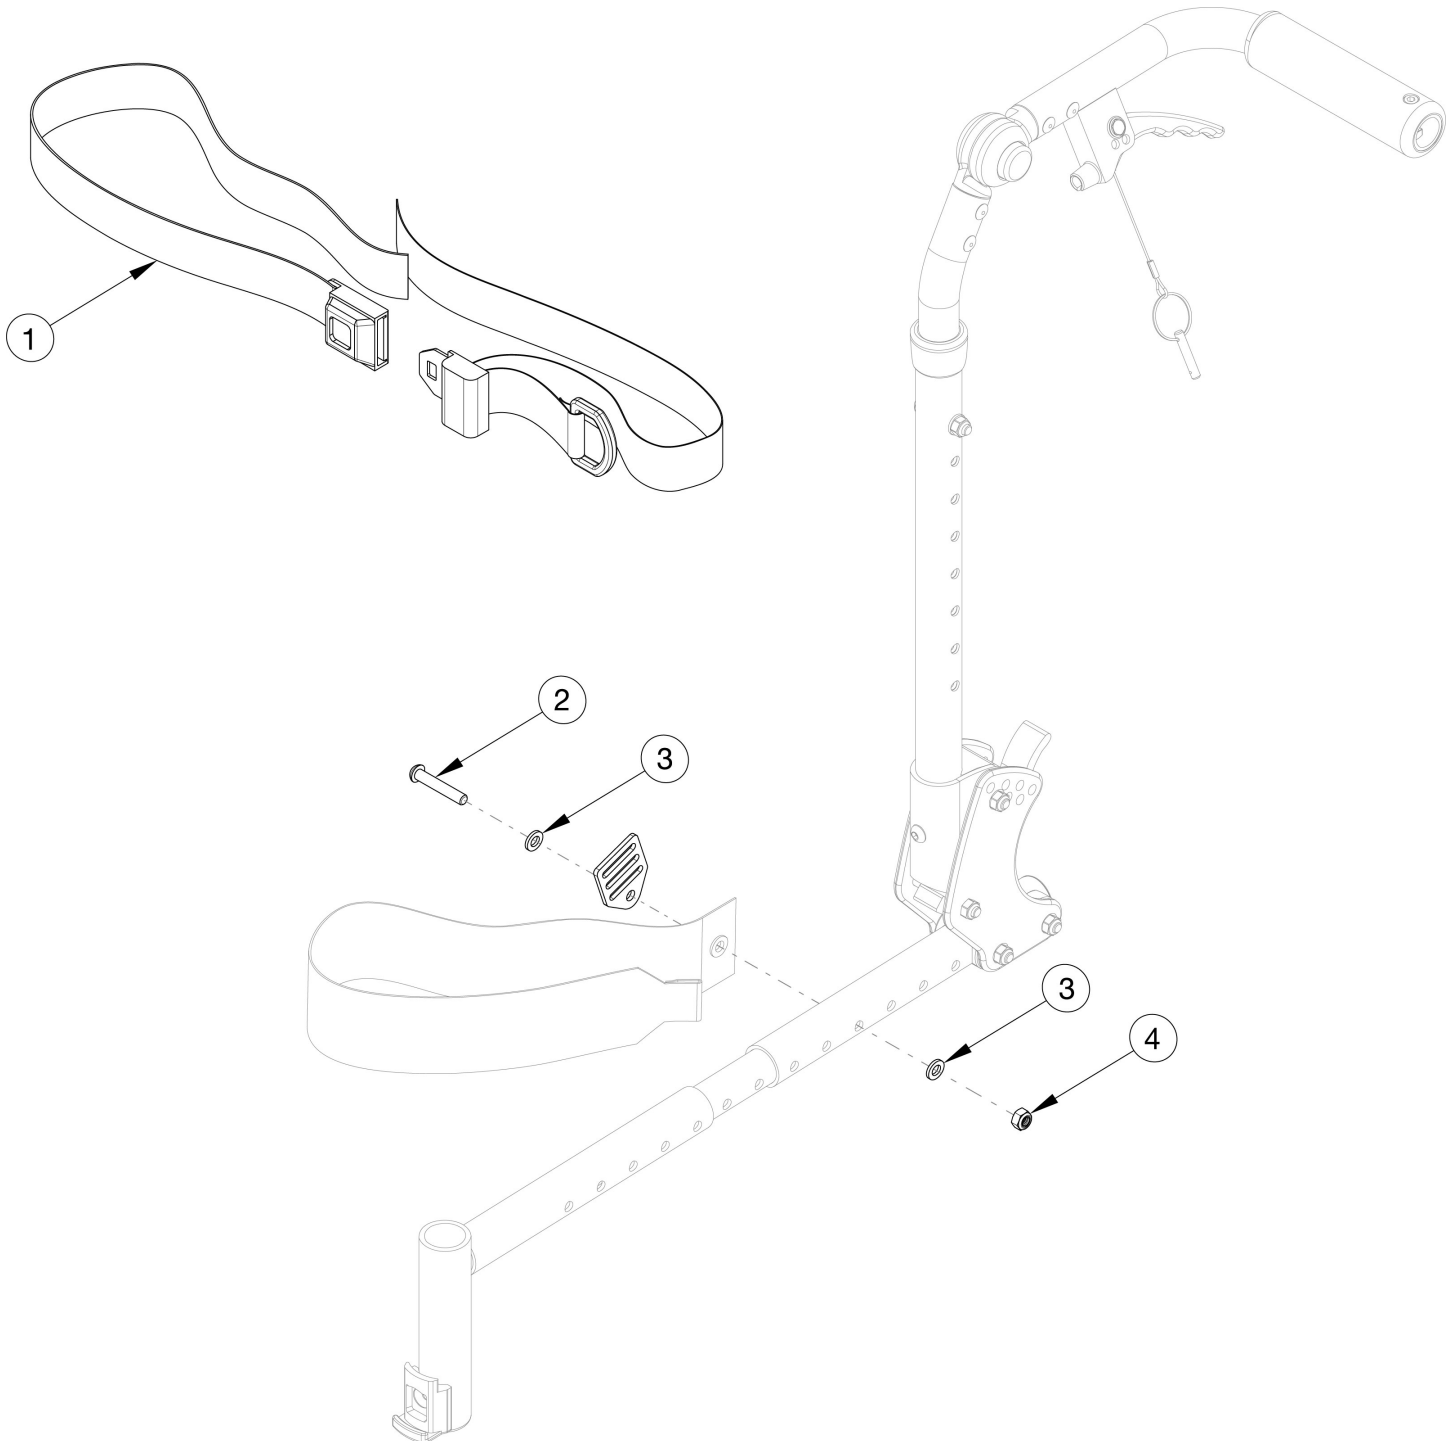

# Arc Pelvic Positioning Belt - 1" Auto Buckle and Hardware

| Item Number | Part Number | Description   | Quantity |
|-------------|-------------|---|----------|
| 1           | 100614      | Belt Pelvic Positioning 1" Auto Buckle 51"              | 1        |
| 2 - 4       | 102919      | Seat Belt Mounting Hardware Flip / Liberty / Arc (PAIR) | 1        |