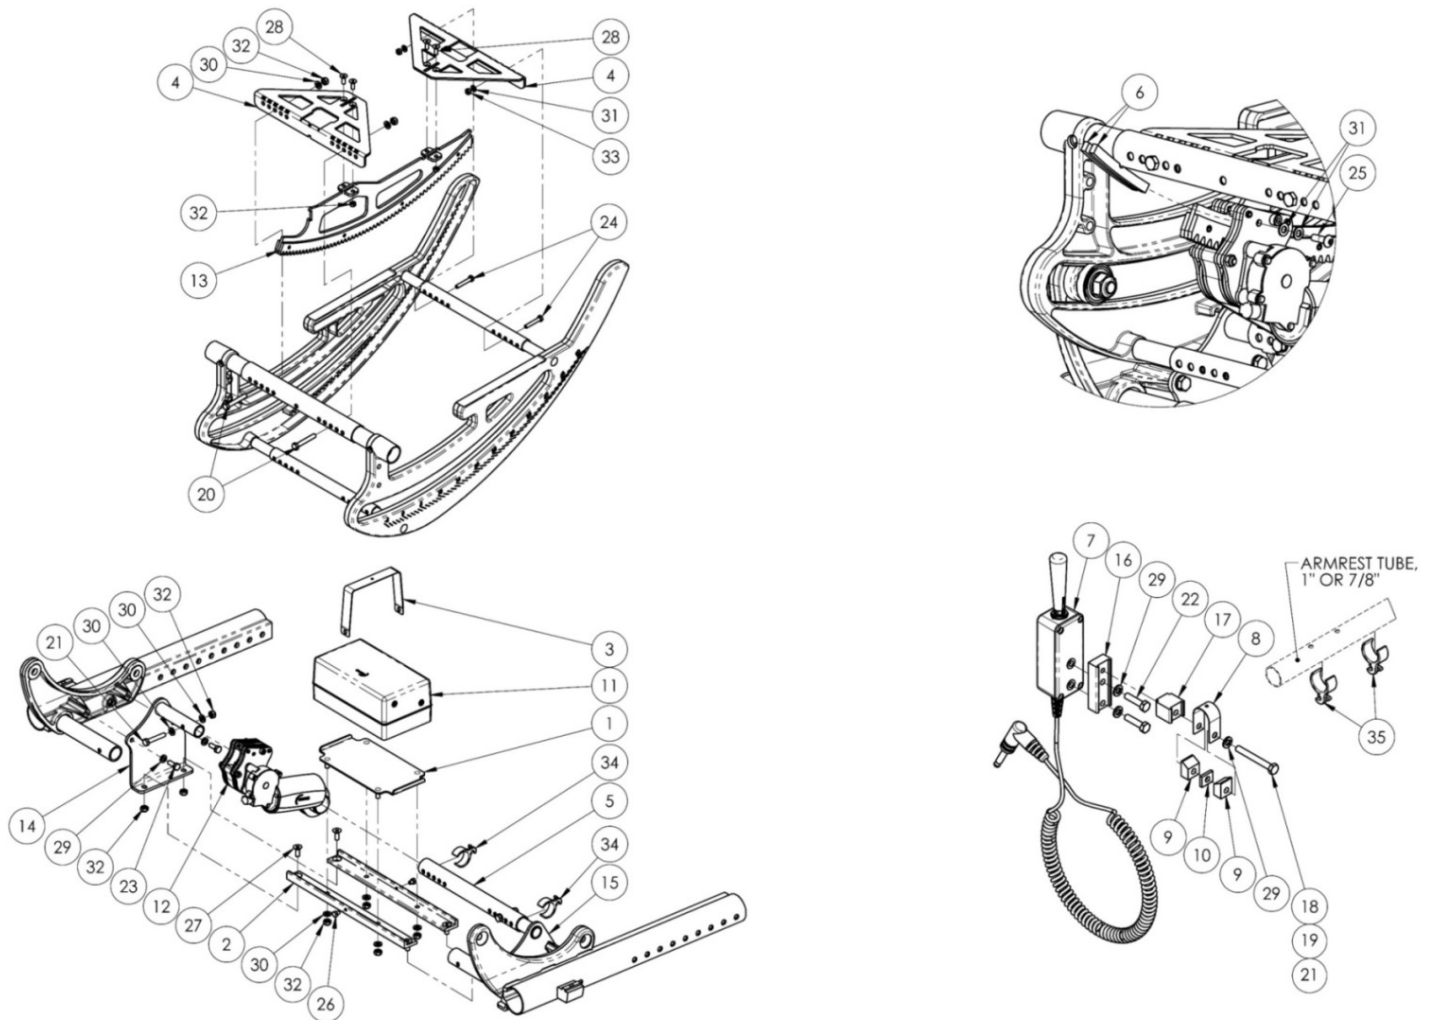

(Discontinued 1) Focus CR Power Tilt

This Focus CR Power Tilt is discontinued and was used on serial numbers prior to FCHD002253 and FCR0020156.

Item Number	Part Number	Description	Quantity	Retail
1, 2a, 3, 26, 27, 30, 32	503399	Battery Tray Kit, Power Tilt, 14W, Focus	1	$328.84
1, 2b, 3, 26, 27, 30, 32	503400	Battery Tray Kit, Power Tilt, 15W, Focus	1	$330.94
1, 2c, 3, 26, 27, 30, 32	503401	Battery Tray Kit, Power Tilt, 16W, Focus	1	$333.57
1, 2d, 3, 26, 27, 30, 32	503402	Battery Tray Kit, Power Tilt, 17W, Focus	1	$334.62
1, 2e, 3, 26, 27, 30, 32	503403	Battery Tray Kit, Power Tilt, 18W, Focus	1	$336.72
1, 2f, 3, 26, 27, 30, 32	503404	Battery Tray Kit, Power Tilt, 19W, Focus	1	$338.82
1, 2g, 3, 26, 27, 30, 32	503405	Battery Tray Kit, Power Tilt, 20W, Focus	1	$340.92
1, 2h, 3, 26, 27, 30, 32	503406	Battery Tray Kit, Power Tilt, 21W, Focus	1	$342.50