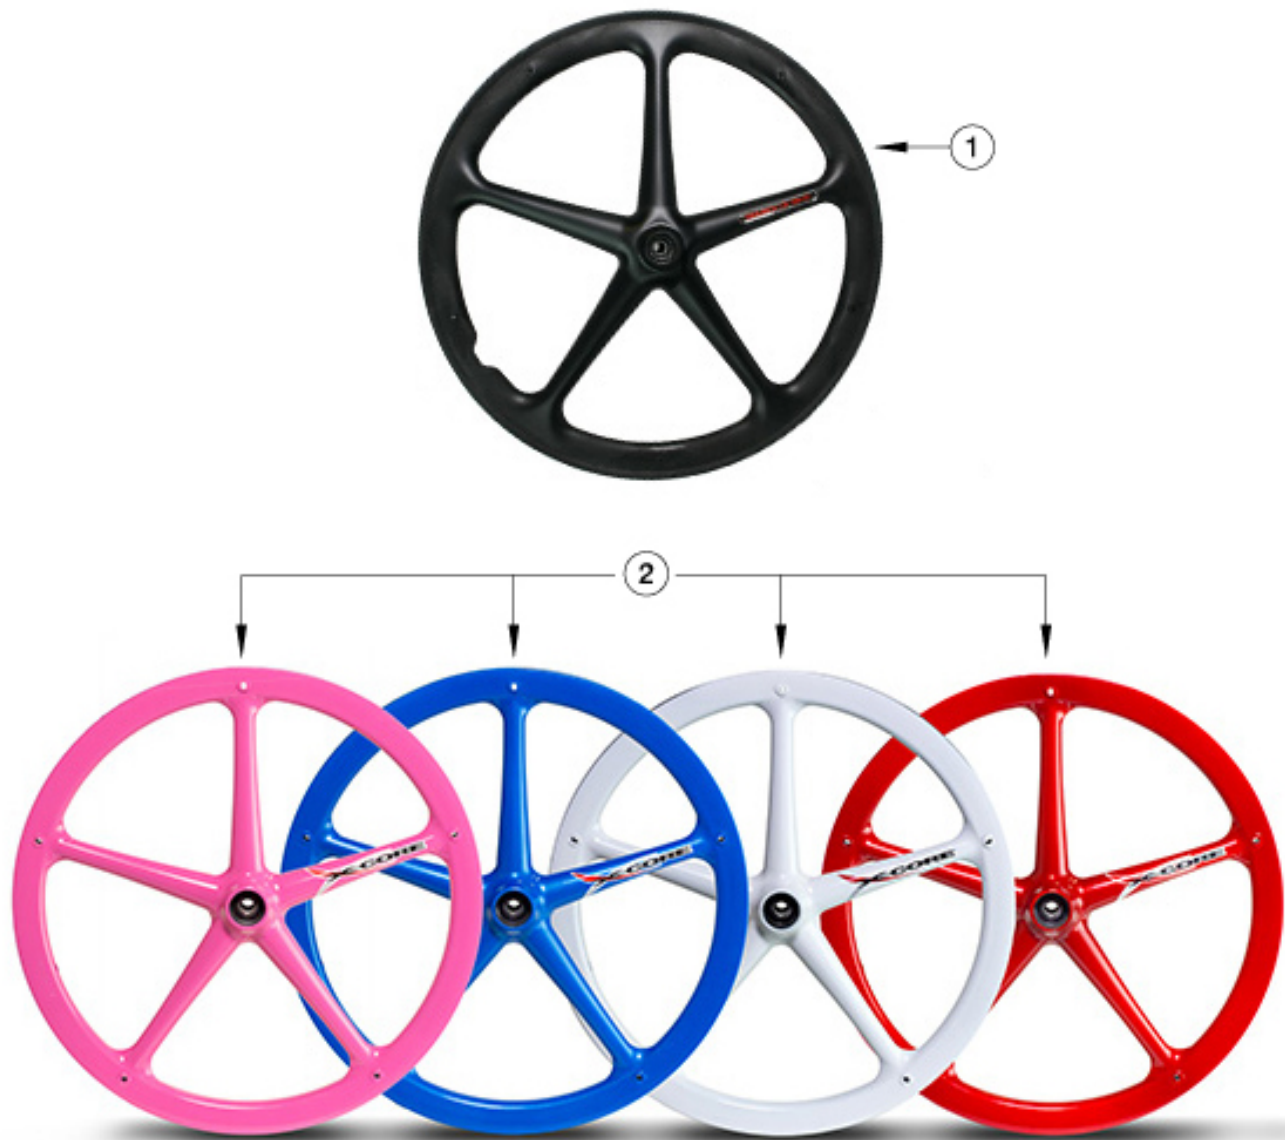

Arc Wheels - Mag

If changing wheel size and anti-tips are present, new anti-tips may be required. If changing wheel size or style, new axles may be needed.

Item Number	Part Number	Description	Quantity
2c	102726	Wheel X Core Mag 5-Spoke 20" White	1
2d	102725	Wheel X Core Mag 5-Spoke 20" Red	1

Handrim Hardware Chart													
Wheel		Handrim Connection				Handrim							
Wheel	Wheel Part No.	Connection Points	Rivet/Tab	Spacer*	Screw*	Aluminum Anodized	Superlight	Plastic Coated	Projection	Natural Fit Standard	Natural Fit LT	Flex Rim	
22" Spoke	116730	5 or 6	116732 (Used with 5 Rivet) 100698 (Used with 6 Rivet)	100653 (Not used w/ Superlight Handrim)	Aluminum, Plastic Ctd, Projection: 100654	101898 (5 Rivet)		101964 (5 Rivet)	112824 (6 Rivet)	200538 (6 Rivet)	200201 (6 Rivet)		
24" Spoke	116728	5 or 6	Not used w/ Superlight Handrims		Natural Fit: 100835 Superlight: Screw: 100669 Nut: 100657	100975 (5 Rivet)	101161 (6 Tab)	100976 (5 Rivet)	112825 (6 Rivet)	100793 (6 Rivet)	200202 (6 Rivet)		
18" MAXX Spoke	109285	3	100698 (Not used w/ Superlight Handrim)	100653 (Not used w/ Superlight Handrim)	Aluminum, Plastic Ctd, Projection: 100654	100206							
20" MAXX Spoke	108244	6			Natural Fit: 100835	200536		112819					
22" MAXX Spoke	105135				Superlight: Screw: 100669 Nut: 100657	100560		112820	112824	200538	200201		
24" MAXX Spoke	105136				200349	101161	112821	112825	100793	200202			
25" MAXX Spoke	107436				200350		112822	200548	200539	200540			
26" MAXX Spoke	107437				200351		112823	200549	100907	101454			
20" MAXX Mag	111853	6		Aluminum, Plastic Ctd, Projection: 100629	Aluminum, Plastic Ctd, Projection: 103545	200536		112819					
22" MAXX Mag	111854			Natural Fit: 101756	Natural Fit: 101893	100560		112820	112824	200538	200201		
24" MAXX Mag	111855					105137		112821	112825	100793	200202		
24" Superlight	101159	6			100536	100754	101161	100836		100830	100828		
25" Superlight	101160							101160	101091		101464	101460	