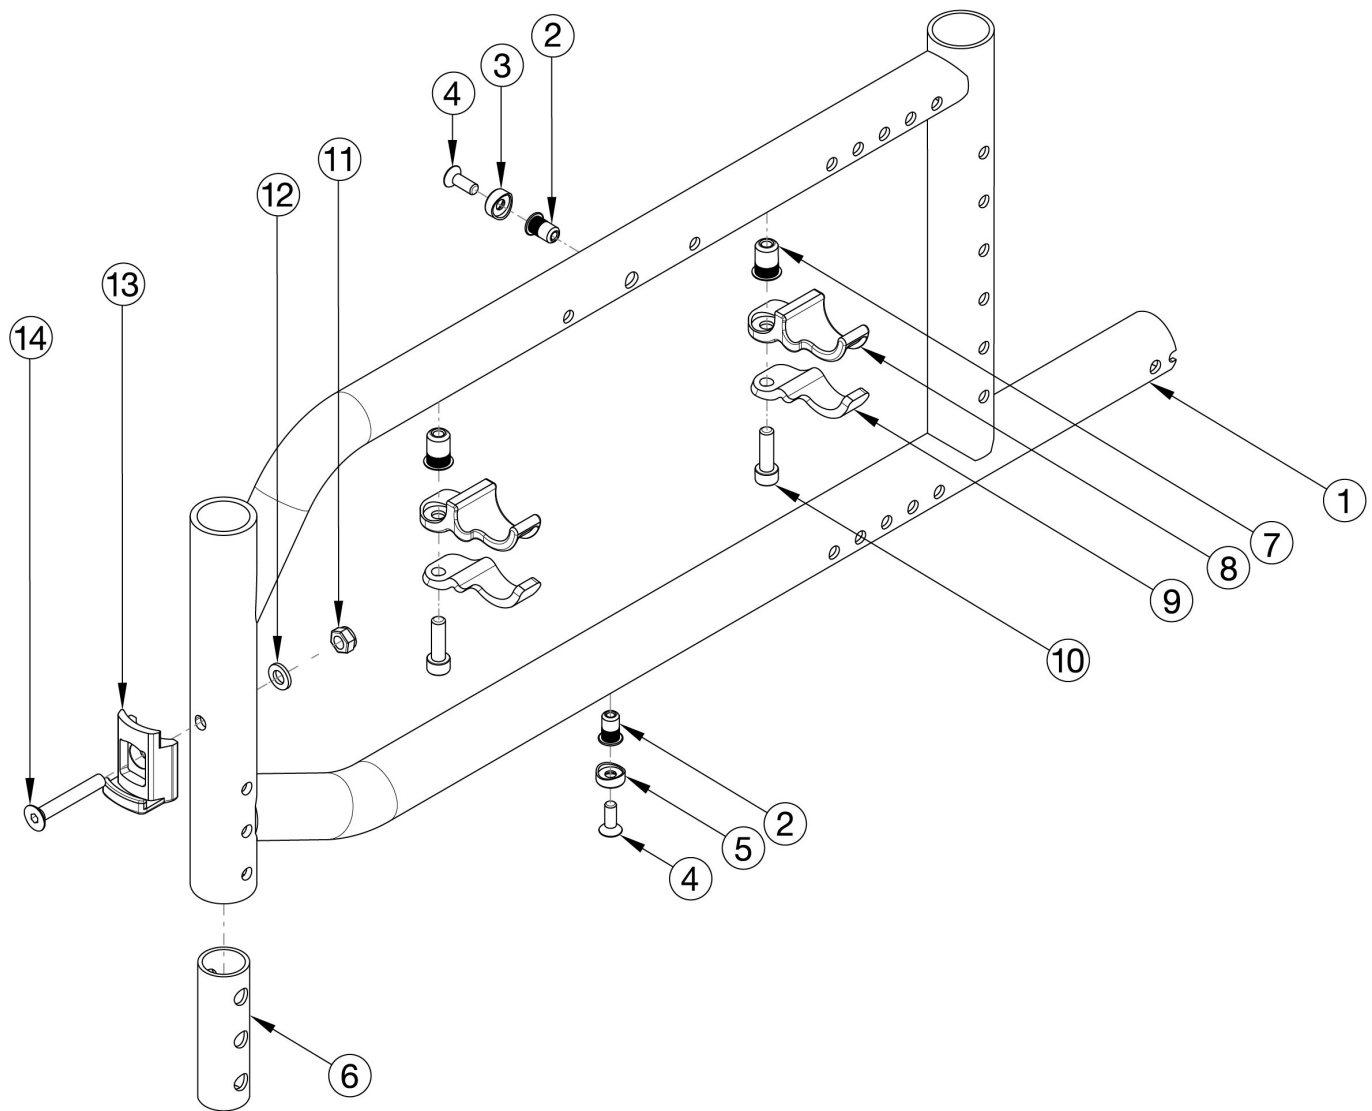

Catalyst E Side Frame Assembly

Frame assemblies are based on Seat Depth. If switching to new Seat Depth, new Height Adjustable T-Arms or Height Adjustable Flip Back T-Arms may be needed.

Item Number	Part Number	Description	Quantity
1a, 2, 6, 7	115925_ _ _	Frame Assembly, Left, 16, Catalyst E	1
1b, 2, 6, 7	115926_ _ _	Frame Assembly, Left, 18, Catalyst E	1
1c, 2, 6, 7	115927_ _ _	Frame Assembly, Left, 20, Catalyst E	1
1a, 2, 6, 7	115928_ _ _	Frame Assembly, Right, 16, Catalyst E	1
1b, 2, 6, 7	115929_ _ _	Frame Assembly, Right, 18, Catalyst E	1

Item Number	Part Number	Description	Quantity
1c, 2, 6, 7	115930_ _ _	Frame Assembly, Right, 20, Catalyst E	1
3-5, 8-12	115924	Seat Hook and Support Hardware Kit, Catalyst E <i>For 1 side</i>	1
3	111940	X-Brace Top Clamp Retainer Saddle	1
4	102937	M5 X 14 FHCS, Blk Zn	2
5	111941	X-Brace Bottom Clamp Retainer Saddle	1
6	111942	Front Frame Insert Cat E	1
7	100661	M6 X 1.0 Rivnut	1
8	111937	Seat Hook	1
9	111938	Seat Hook Support, Steel	1
10	101180	M6 x 20 SHCS BLK ZC	1
11	100658	M6 Nylock Nut Blk Zn	1
12	100746	M6 Flat Washer Blk Zn	1
13	000336	Latch Block	1
14	101819	M6 x 40 FHCS Blk Zn	1