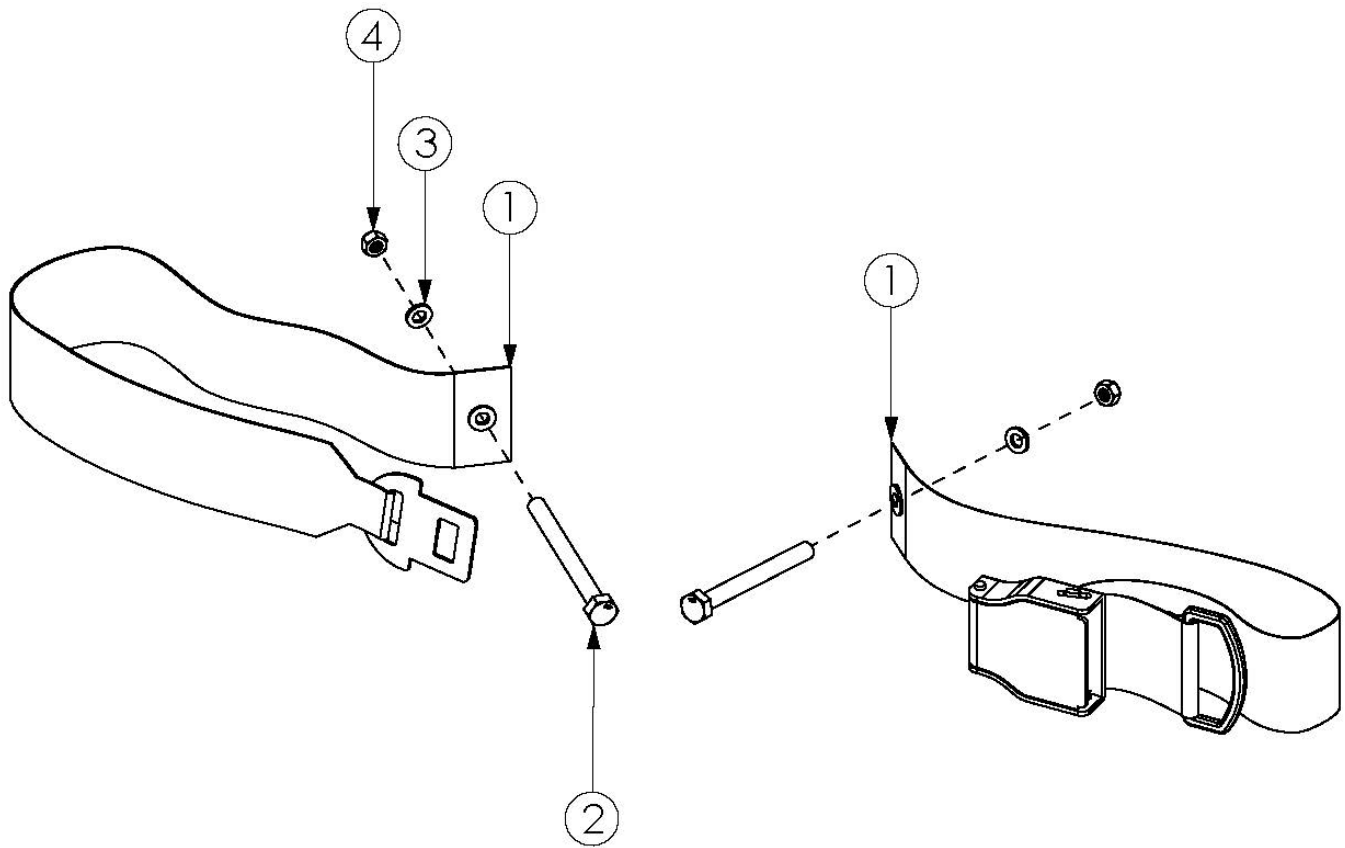

Focus Pelvic Positioning Belts - 2" Airline Buckle

Item Number	Part Number	Description	Quantity
1, 2, 3, 4	111402	Belt Pelvic Positioning 2" Airline Buckle 50", Focus	1
1	100594	Belt Pelvic Positioning 2" Airline Buckle 50"	1
2	101125	M6 x 55 BTN SHCS BLKZC	2
3	100746	M6 Flat Washer Blk Zn	2
4	100658	M6 Nylock Nut Blk Zn	2