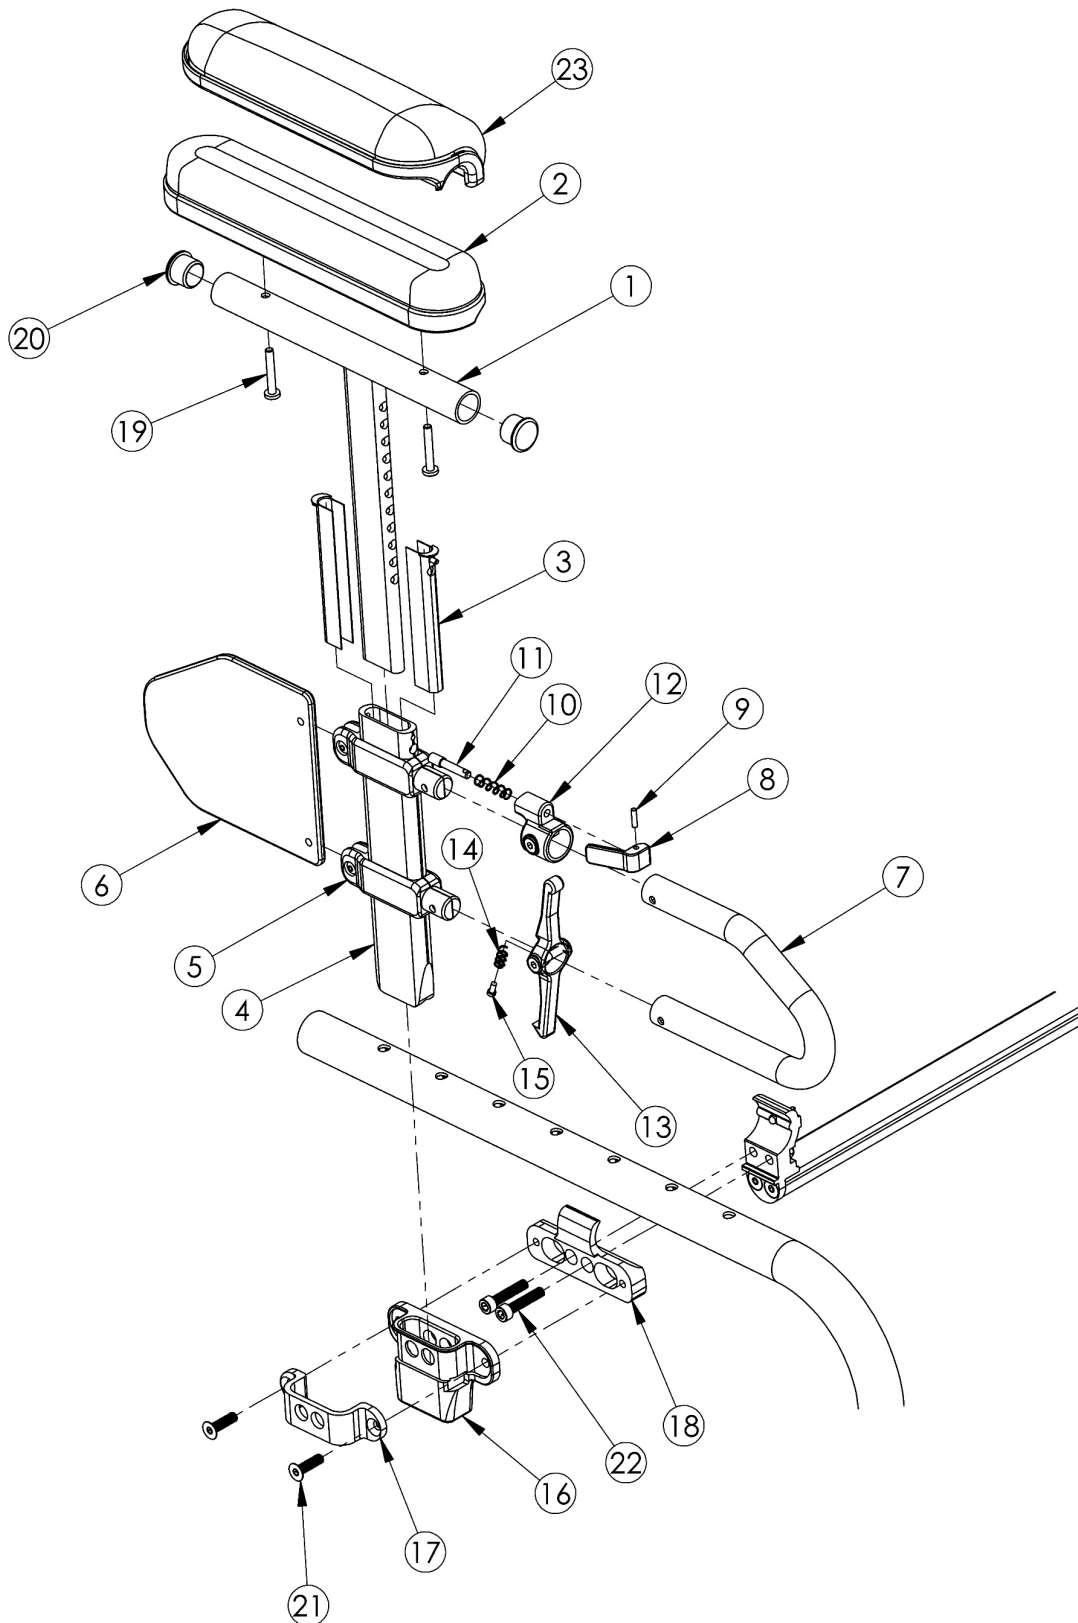

Discontinued Clik Height Adjustable T-Arm

Item Number	Part Number	Description	Quantity	Retail
1a, 3-5, 6, 7-15, 20	100238	Height Adj T Armrest Short Desk Right <i>Replaced with 003463</i>	1	\$207.98
1a, 3-5, 6, 7-15, 20	100242	Height Adj T Armrest Short Desk Left <i>Replaced with 003463</i>	1	\$207.98
1b, 3-5, 6, 7-15, 20	100239	Height Adj T Armrest Short Full Right <i>Replaced with 003464</i>	1	\$207.98
1b, 3-5, 6, 7-15, 20	100243	Height Adj T Armrest Short Full Left <i>Replaced with 003464</i>	1	\$207.98
1a, 2b, 3-5, 6, 7-15, 19, 20	501682	Height Adj T-Arm Assm Short Desk w/ Std Pad Left <i>Replaced with 505646</i>	1	\$210.52
1a, 2b, 3-5, 6, 7-15, 19, 20	501683	Height Adj T-Arm Assm Short Desk w/ Std Pad Right <i>Replaced with 505646</i>	1	\$210.52
1b, 2a, 3-5, 6, 7-15, 19, 20	501684	Height Adj T-Arm Assm Short Full w/ Std Pad Left <i>Replaced with 505644</i>	1	\$210.52
1b, 2a, 3-5, 6, 7-15, 19, 20	501685	Height Adj T-Arm Assm Short Full w/ Std Pad Right <i>Replaced with 505644</i>	1	\$210.52
1a, 2d, 3-5, 6, 7-15, 19, 20	501690	Height Adj T-Arm Assm Short Desk w/ Waterfall Pad Left <i>Replaced with 505650</i>	1	\$219.96
1a, 2d, 3-5, 6, 7-15, 19, 20	501691	Height Adj T-Arm Assm Short Desk w/ Waterfall Pad Right <i>Replaced with 505650</i>	1	\$219.96
1b, 2c, 3-5, 6, 7-15, 19, 20	501692	Height Adj T-Arm Assm Short Full w/ Waterfall Pad Left <i>Replaced with 505648</i>	1	\$219.96
1b, 2c, 3-5, 6, 7-15, 19, 20	501693	Height Adj T-Arm Assm Short Full w/ Waterfall Pad Right <i>Replaced with 505648</i>	1	\$219.96
16-18, 21, 22	502498	Height Adj T-Arm Receiver Assm CLIK	1	\$107.04
1a, 2b, 3-5, 6, 7-22	502499	Height Adj T-Arm Assm Short Desk w/ Std Pad and Receiver Left CLIK <i>Replaced with 506065</i>	1	\$346.74
1a, 2b, 3-5, 6, 7-22	502500	Height Adj T-Arm Assm Short Desk w/ Std Pad and Receiver Right CLIK <i>Replaced with 506065</i>	1	\$346.74
1b, 2a, 3-5, 6, 7-22	502501	Height Adj T-Arm Assm Short Full w/ Std Pad and Receiver Left CLIK <i>Replaced with 506067</i>	1	\$346.74
1b, 2a, 3-5, 6, 7-22	502502	Height Adj T-Arm Assm Short Full w/ Std Pad and Receiver Right CLIK <i>Replaced with 506067</i>	1	\$346.74
1a, 2d, 3-5, 6, 7-22	502507	Height Adj T-Arm Assm Short Desk w/ Waterfall Pad and Receiver Left CLIK <i>Replaced with 506069</i>	1	\$356.19