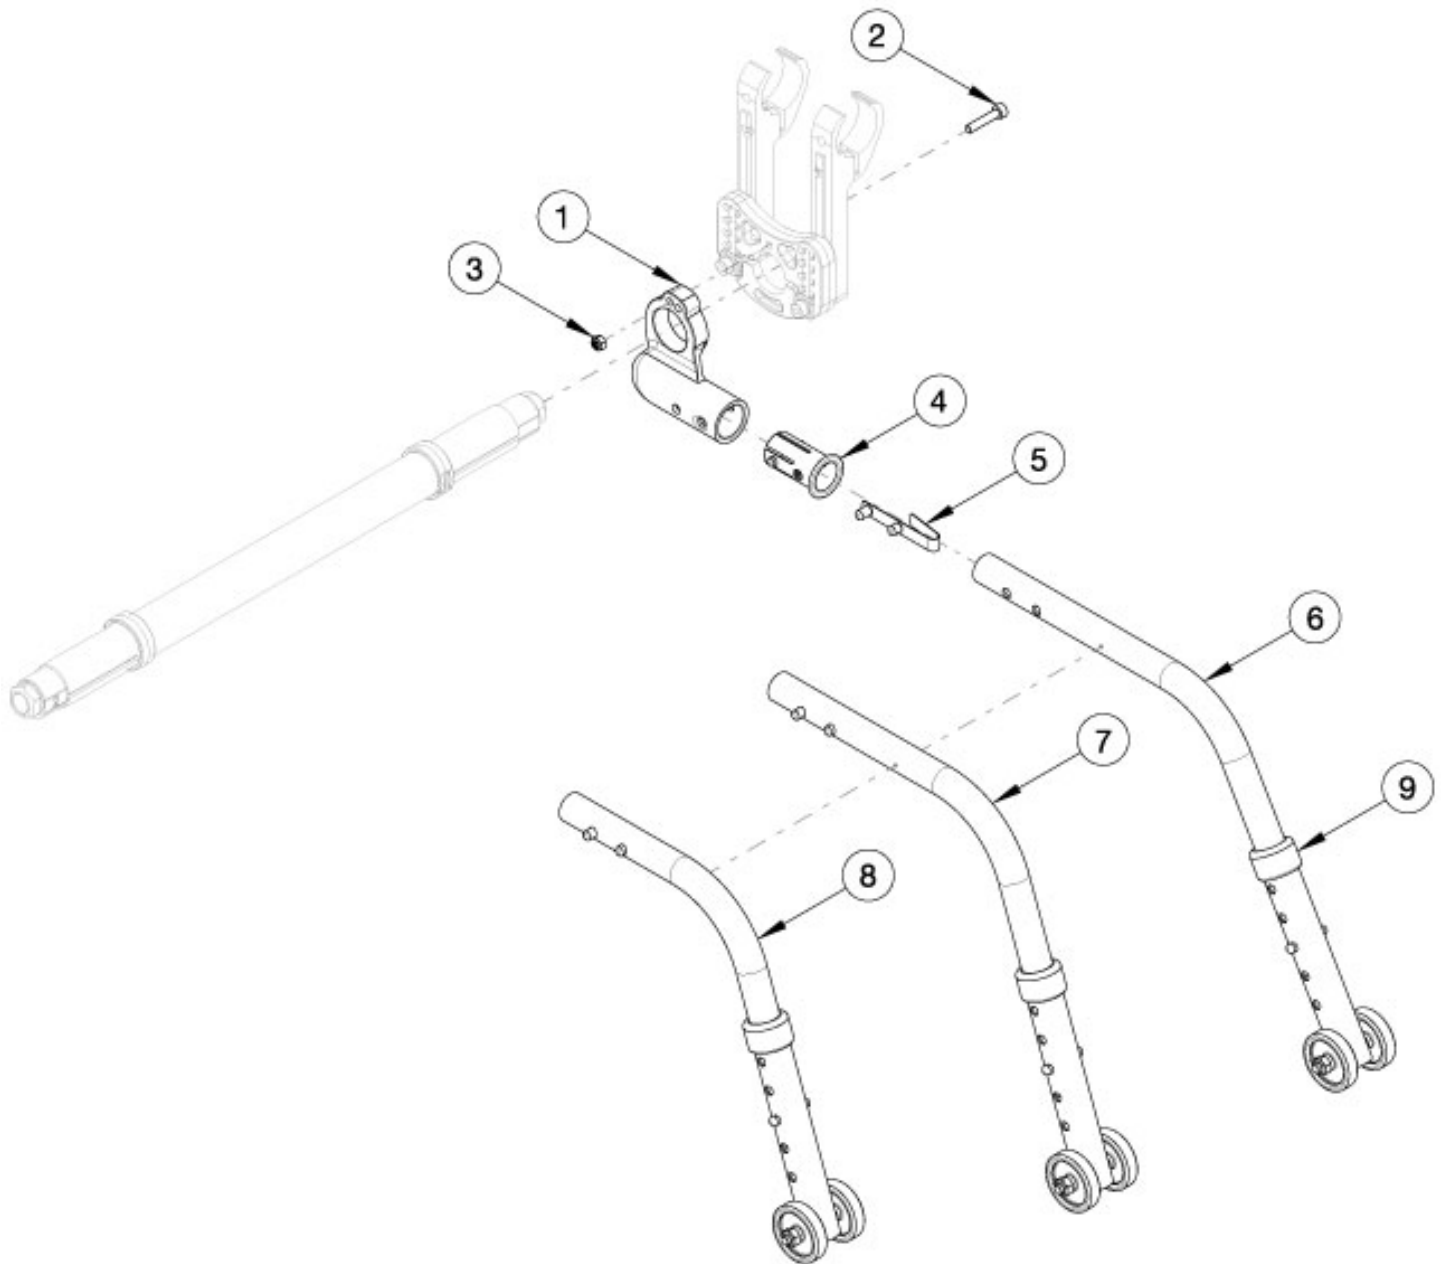

# Rogue2 Rear Anti-Tip

*If retrofitting, Anti-Tip Receivers will be needed.*

| Item Number | Part Number | Description  | Quantity |
|-------------|-------------|--|----------|
| 1a, 4       | 117465      | Standard Anti Tip Receiver with Sleeve, Right Side, Rogue2                                 | 1        |
| 1b, 4       | 117466      | Standard Anti Tip Receiver with Sleeve, Left Side, Rogue2                                  | 1        |
| 5, 8, 9     | 119669      | Anti Tip Medium 22/24CAT 18/20RIGID 22/24/25ETHOS<br><i>Replaces 100226 and Kit 117467</i> | 1        |
| 5, 7, 9     | 117468      | Standard Anti Tip Assembly, 22" Wheels, Rogue2   | 1        |