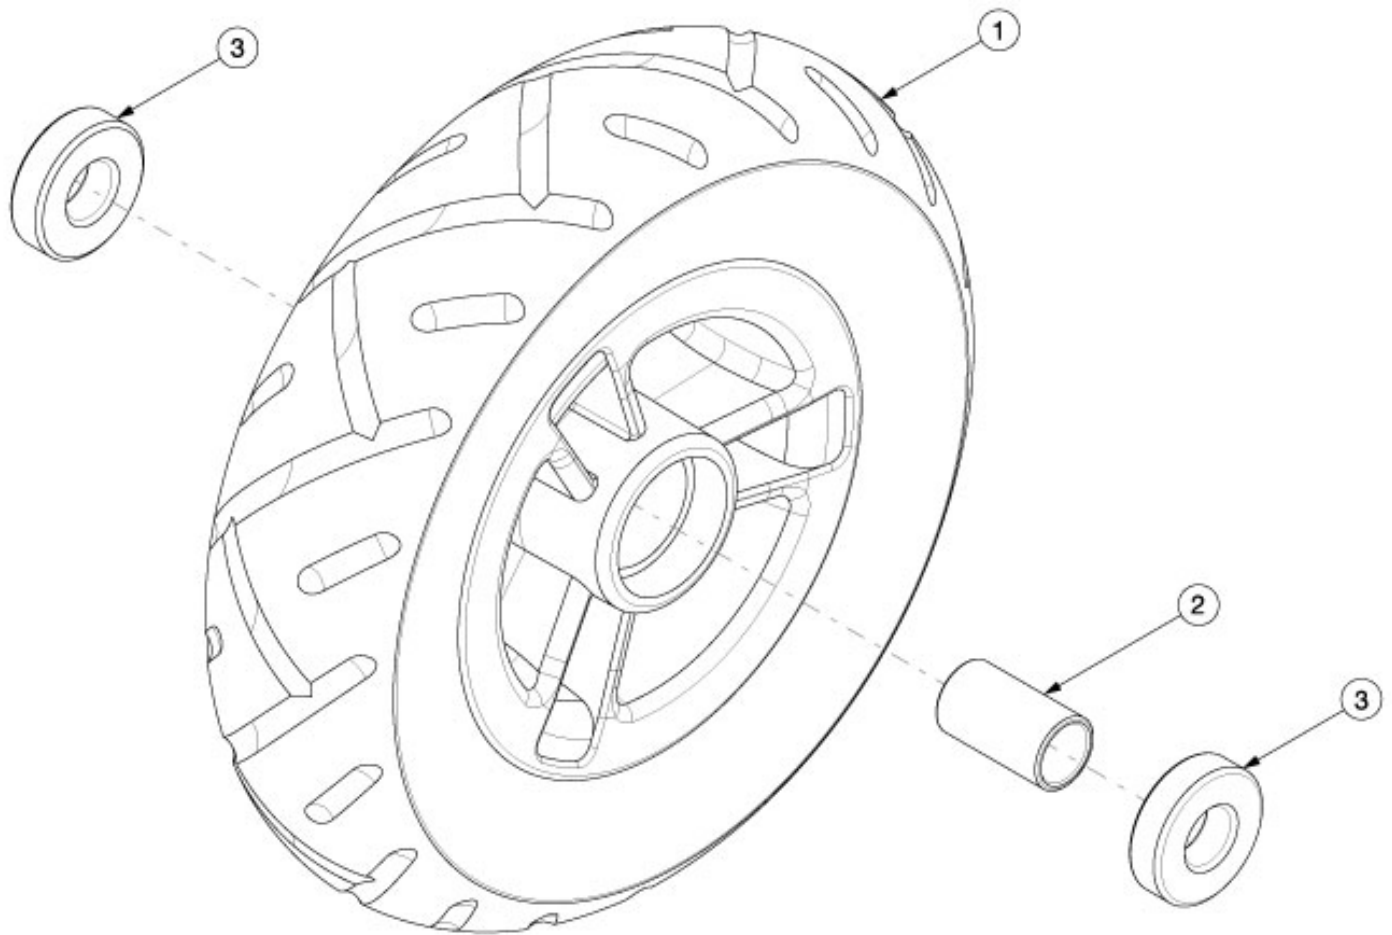

Tyke Front Caster

Item Number	Part Number	Description	Quantity
1-3	113464	Front Caster, Tyke	1