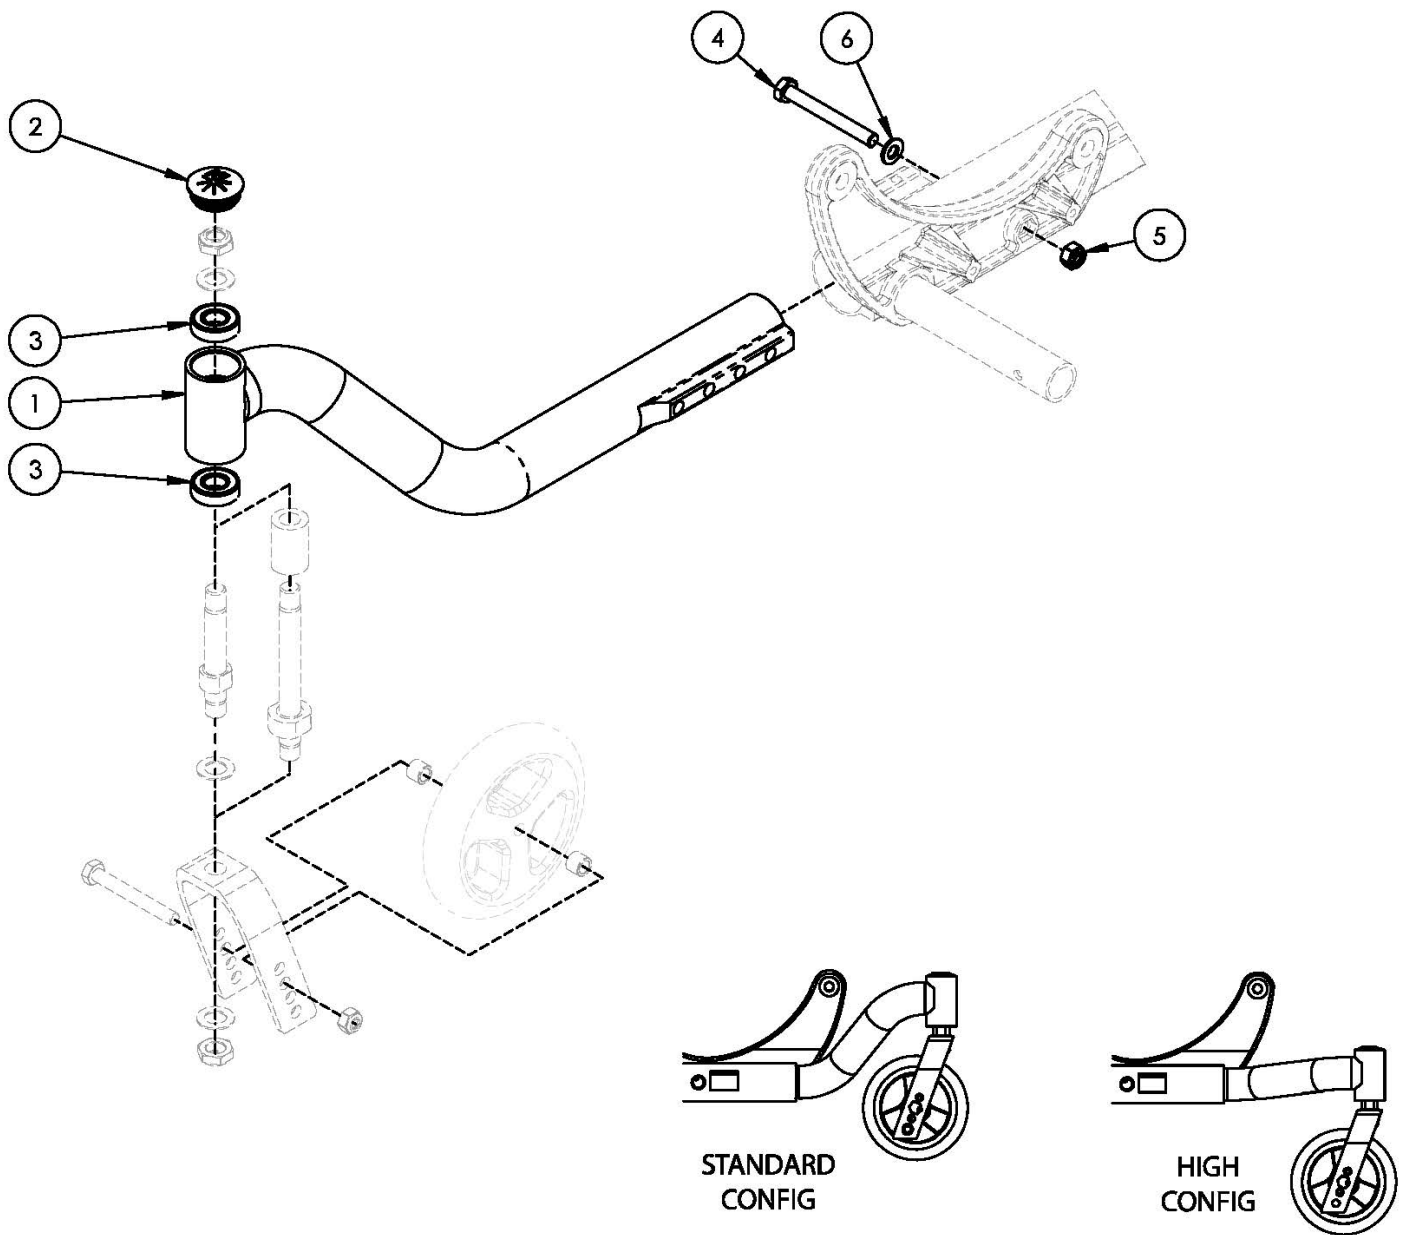

Focus CR Caster Arm

Item Number	Part Number	Description	Quantity
1a, 2, 3	501067_ _ _	Frame Assembly Focus Caster Arm Right _ _ _	1
1b, 2, 3	501068_ _ _	Frame Assembly Focus Caster Arm Left _ _ _	1
1c, 2, 3	501426_ _ _	Frame Assembly Focus Caster Arm High Right _ _ _	1
1d, 2, 3	501427_ _ _	Frame Assembly Focus Caster Arm High Left _ _ _	1
2	102005	Ki Caster Housing Cap	1

Item Number	Part Number	Description	Quantity
3	100902	Bearing 1 1/8" x 1/2" R8RS	2
4	101830	M8 x 70 HHCS Blk Zn	1
5	100659	M8 Nylock Nut Blk Zn	1
6	101858	Washer Flat M8 Blk Zn	1

Matte Finish	
Code	Color Name
CGM	Charcoal Gray
EGM	Emerald Green
GGM	Graphite Gray*
IBM	Iridescent Burgundy
INM	Iridescent Navy
AGM	Military Green**
RRM	Retro Red
RBM	Royal Blue
SBM	Shadow Black
SWM	Smooth White