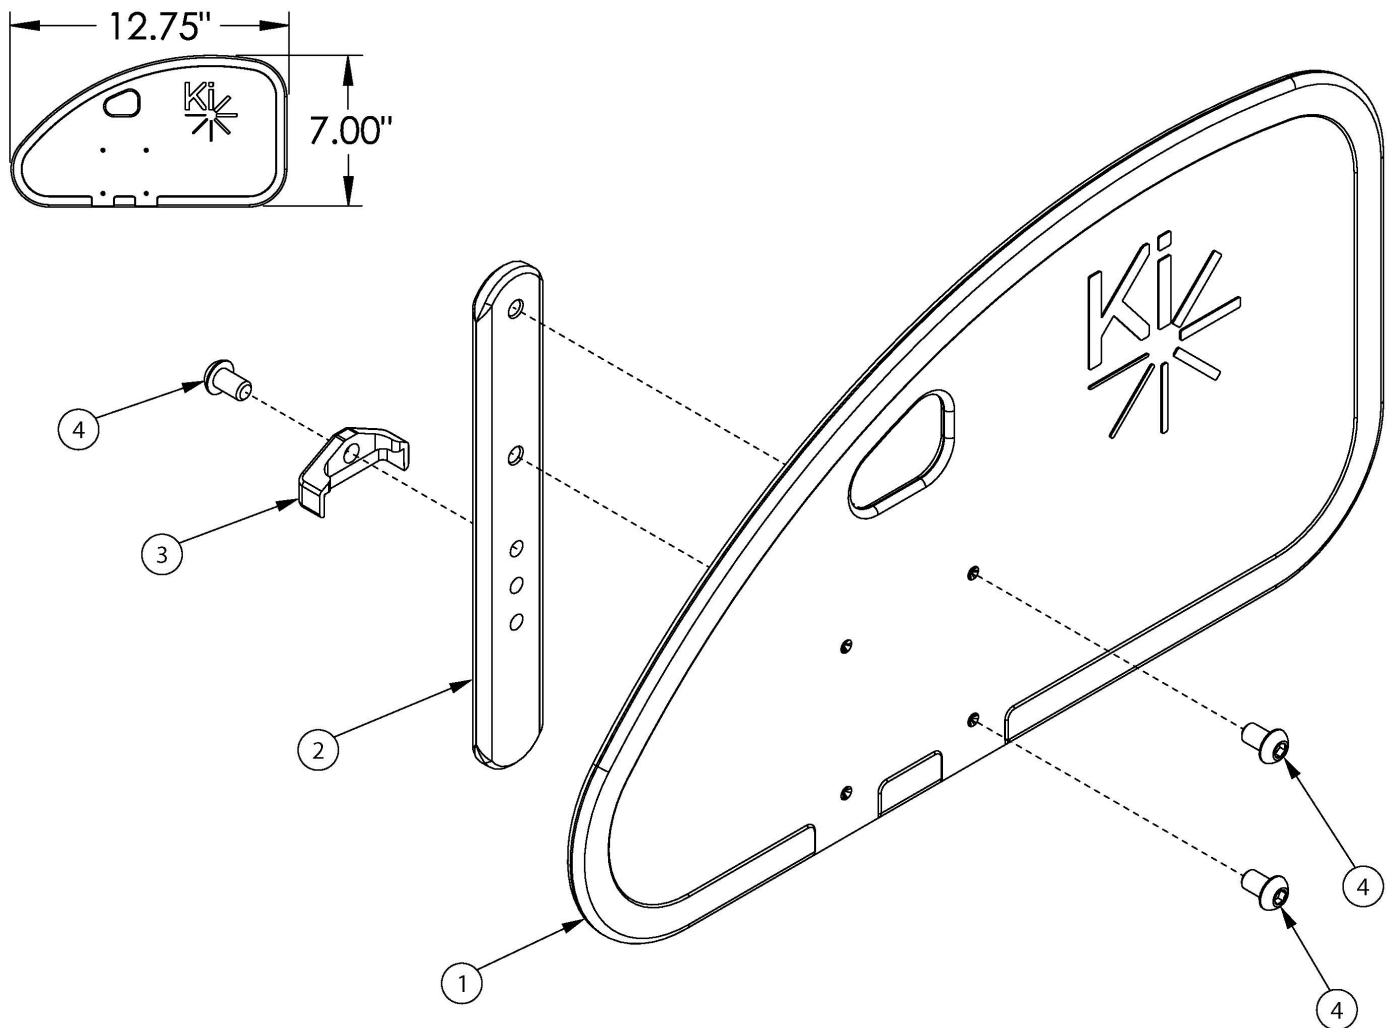

Ethos Side Guards - Removable Adult Composite

If retrofitting, side guard receivers may be required

Item Number	Part Number	Description	Quantity	Retail
1-4	112578	Side Guard Assembly, Rear Drilled, Left <i>Used on all configurations of rigid chairs.</i>	1	\$82.33
1-4	112579	Side Guard Assembly, Rear Drilled, Right <i>Used on all configurations of rigid chairs.</i>	1	\$82.33
1-4	112580	Side Guard Assembly, Rear Drilled, PAIR <i>Used on all configurations of rigid chairs.</i>	1	\$164.67
1	112574	Side Guard Panel Rear Drilled	1	\$22.76
2	000140	Side Guard Post	1	\$25.03
3	001342	Side Guard Post Stop	1	\$21.87

Item Number	Part Number	Description	Quantity	Retail
4	101184	M6 x 10 BTN SHCS BLKZC w/Patch	3	\$1.58