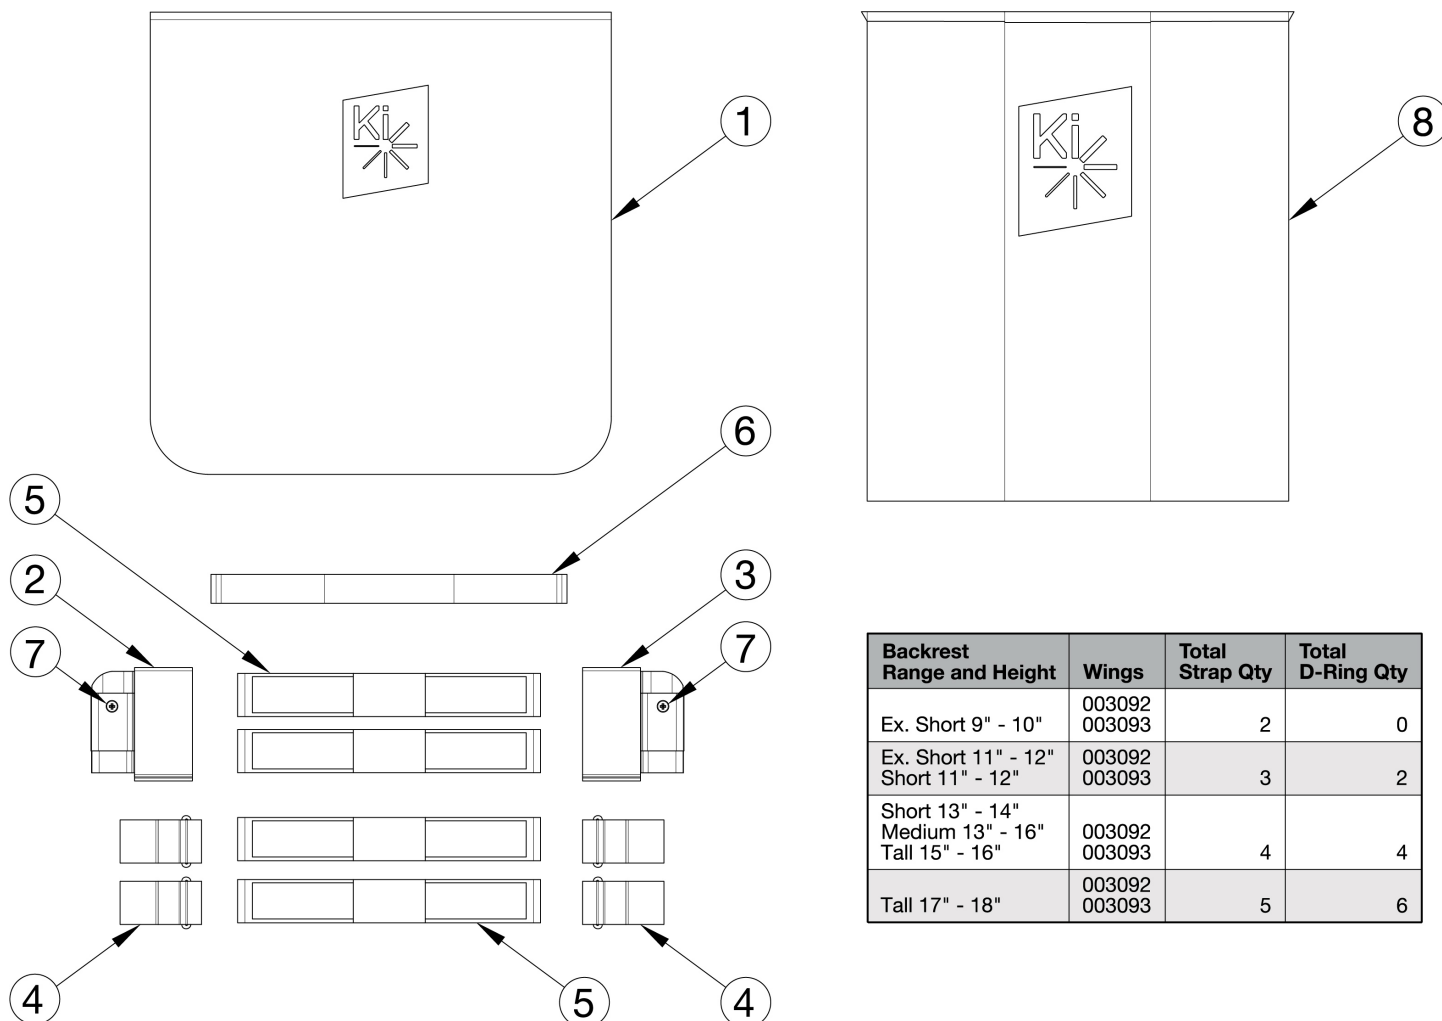

# Rogue XP / Clik Tension Adjustable Back Upholstery

Backrest Range and Height	Wings	Total Strap Qty	Total D-Ring Qty
Ex. Short 9" - 10"	003092 003093	2	0
Ex. Short 11" - 12" Short 11" - 12"	003092 003093	3	2
Short 13" - 14" Medium 13" - 16" Tall 15" - 16"	003092 003093	4	4
Tall 17" - 18"	003092 003093	5	6

Assemblies contain the cover, amount of straps and d-rings used for the tallest height listed in the assembly. <p>

Tension Straps (6a-6e) are based on seat width and used with the combination of Fold Down Push Handle and Tension Adjustable Back Upholstery.<p>

Attaching hardware is not included with the back upholstery assemblies

Item Number	Part Number	Description	Quantity	Retail
1a, 2, 3, 4, 5a, 5b	506415	Back Upholstery Assembly Tension Adjustable with Standard Cover 10" Wide / 11W 1" Offset, 9-12 Height	1	\$321.19
1b, 2, 3, 4, 5a, 5b	506416	Back Upholstery Assembly Tension Adjustable with Standard Cover 10" Wide / 11W 1" Offset, 11-14 Height	1	\$321.19
1c, 2, 3, 4, 5a, 5b	506417	Back Upholstery Assembly Tension Adjustable with Standard Cover 10" Wide / 11W 1" Offset, 13-16 Height	1	\$321.19
1d, 2, 3, 4, 5a, 5b	506418	Back Upholstery Assembly Tension Adjustable with Standard Cover 10" Wide / 11W 1" Offset, 15-18 Height	1	\$321.19