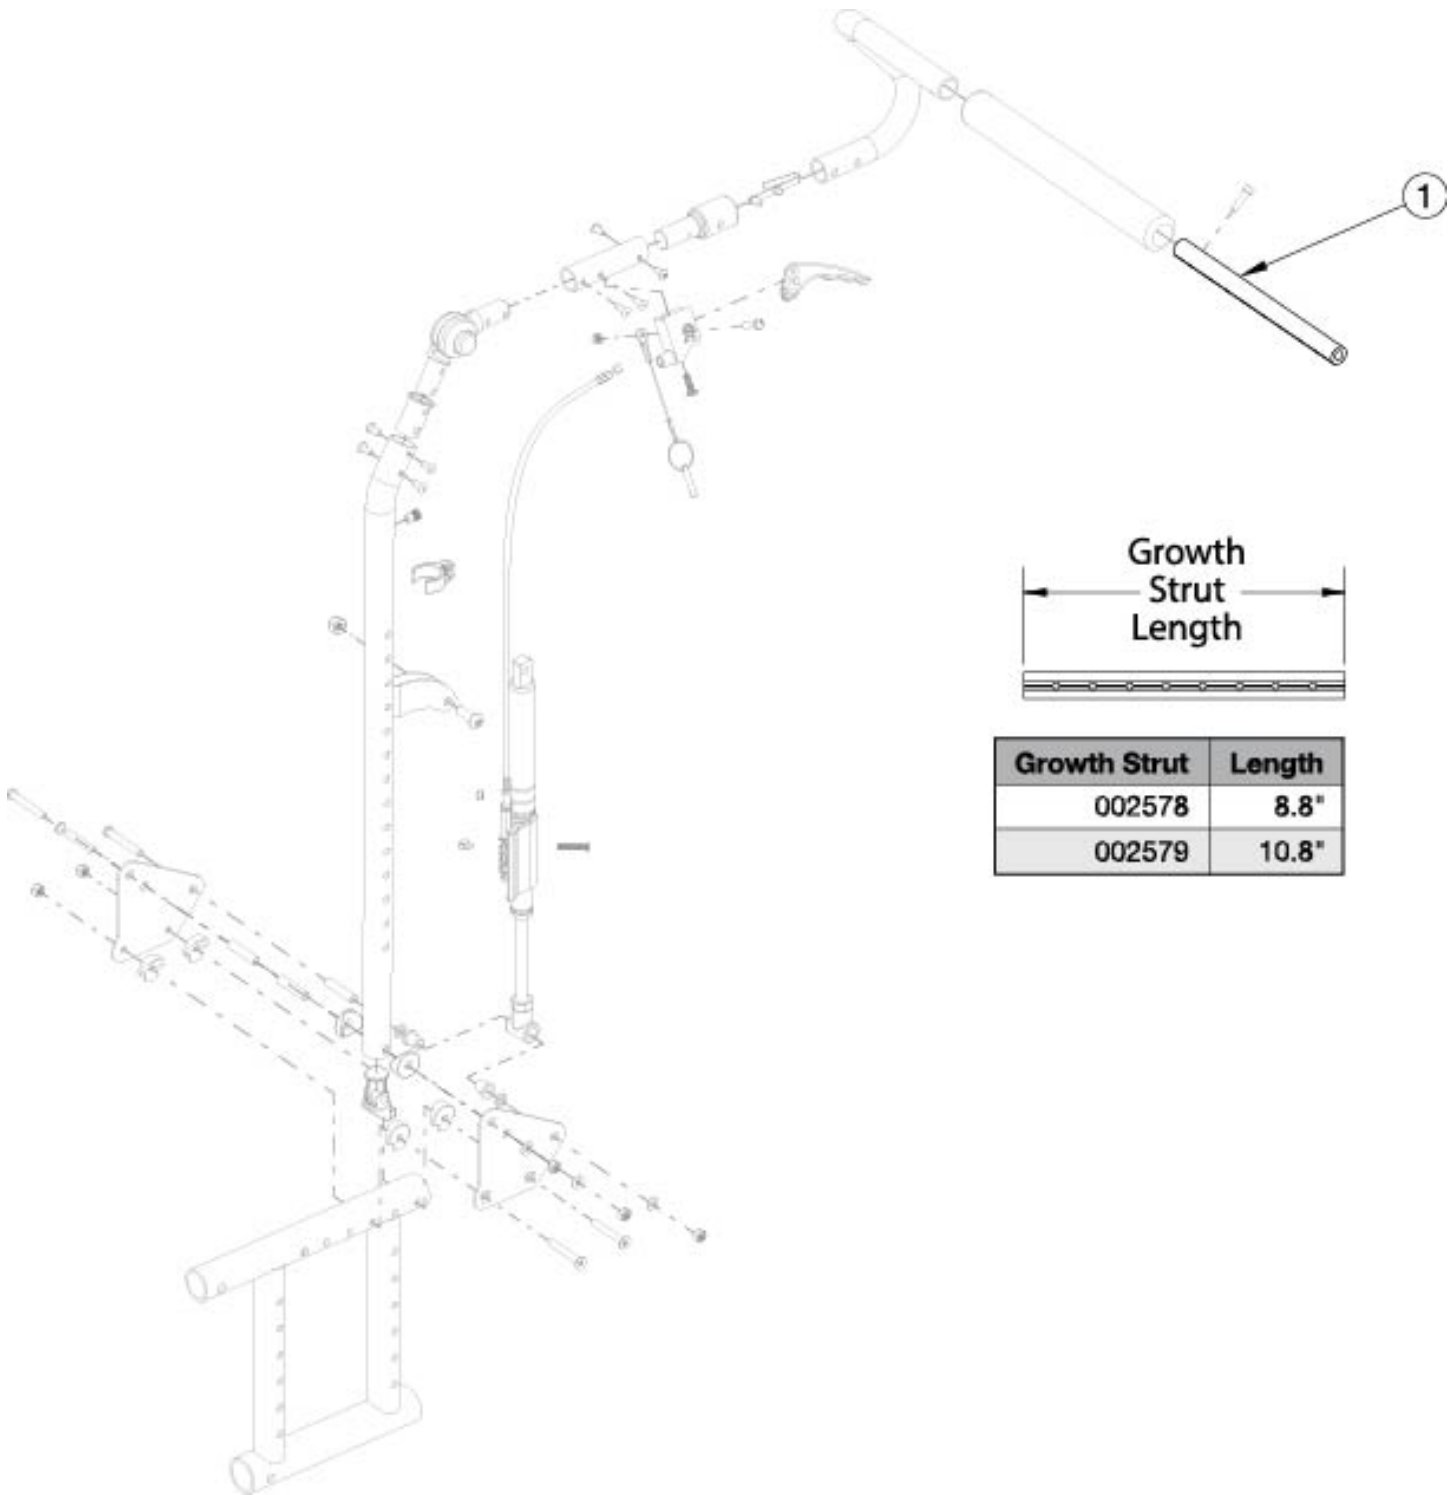

Catalyst Reclining Backrest Growth

| Item Number | Part Number | Description | Quantity |
|-------------|-------------|--|----------|
| 1a | 002578 | Growth Strut, Stroller, Short <i>Used on chair widths 14 - 17</i> | 1 |
| 1b | 002579 | Growth Strut, Stroller, Long | 1 |

| Item Number | Part Number | Description | Quantity |
|-------------|-------------|-------------------------------------|----------|
| | | <i>Used on chair widths 18 - 22</i> | |