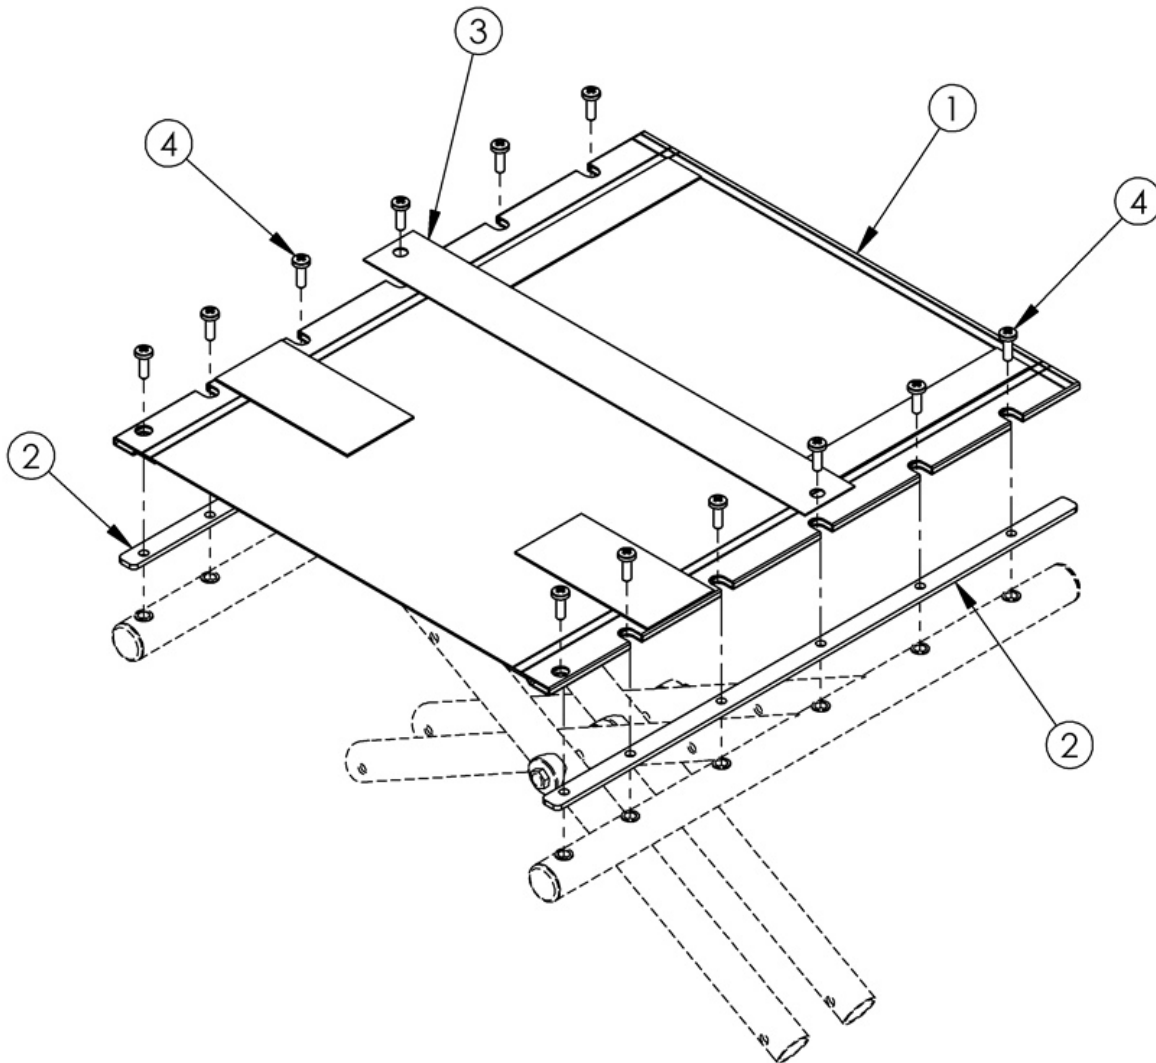

# Catalyst E Seat Upholstery

SCREW (ITEM 4) QTY PER CHAIR	
SEAT DEPTH	SCREW QTY
14" - 15"	10
16" - 17"	12
18" - 19"	14
20"	16

*Seat upholstery width measures approximately 2.5" less than the chair size. Seat upholstery depth measures true to the chair size.*

Item Number	Part Number	Description	Quantity
1a	100095	Seat Upholstery Cat 1416	1

<b>Item Number</b>	<b>Part Number</b>	<b>Description</b>	<b>Quantity</b>
1b	100097	Seat Upholstery Cat 1418	1
1c	100100	Seat Upholstery Cat 1516	1
1d	100102	Seat Upholstery Cat 1518	1
1e	100104	Seat Upholstery Cat 1520	1
1f	100107	Seat Upholstery Cat 1616	1
1g	100109	Seat Upholstery Cat 1618	1
1h	100111	Seat Upholstery Cat 1620	1
1i	100114	Seat Upholstery Cat 1716	1
1j	100116	Seat Upholstery Cat 1718	1
1k	100118	Seat Upholstery Cat 1720	1
1l	100121	Seat Upholstery Cat 1816	1
1m	100123	Seat Upholstery Cat 1818	1
1n	100125	Seat Upholstery Cat 1820	1
1o	100126	Seat Upholstery Cat 1916	1
1p	100128	Seat Upholstery Cat 1918	1
1q	100130	Seat Upholstery Cat 1920	1
1r	100131	Seat Upholstery Cat 2016	1
1s	100133	Seat Upholstery Cat 2018	1
1t	100135	Seat Upholstery Cat 2020	1
1u	101450	Seat Upholstery Cat 2116	1
1v	100855	Seat Upholstery Cat 2118	1
1w	100857	Seat Upholstery Cat 2120	1
1x	101556	Seat Upholstery Cat 2216	1
1y	100247	Seat Upholstery Cat 2218	1
1z	100261	Seat Upholstery Cat 2220	1
2a	100232	Seat Rail 16" Deep CAT	2
2b	100234	Seat Rail 18" Deep CAT	2
2c	100236	Seat Rail 20" Deep CAT	2

<b>Item Number</b>	<b>Part Number</b>	<b>Description</b>	<b>Quantity</b>
3a	000059	Lifting Strap 14" Wide CAT	1
3b	000060	Lifting Strap 15" Wide CAT	1
3c	000061	Lifting Strap 16" Wide CAT	1
3d	000062	Lifting Strap 17" Wide CAT	1
3e	000063	Lifting Strap 18" Wide CAT	1
3f	000064	Lifting Strap 19" Wide CAT	1
3g	000058	Lifting Strap 20" Wide CAT	1
3h	100248	Lifting Strap 21" Wide CAT	1
3i	100875	Lifting Strap 22" Wide CAT	1
4	100734	M5 x 16 PHMS ZC	16