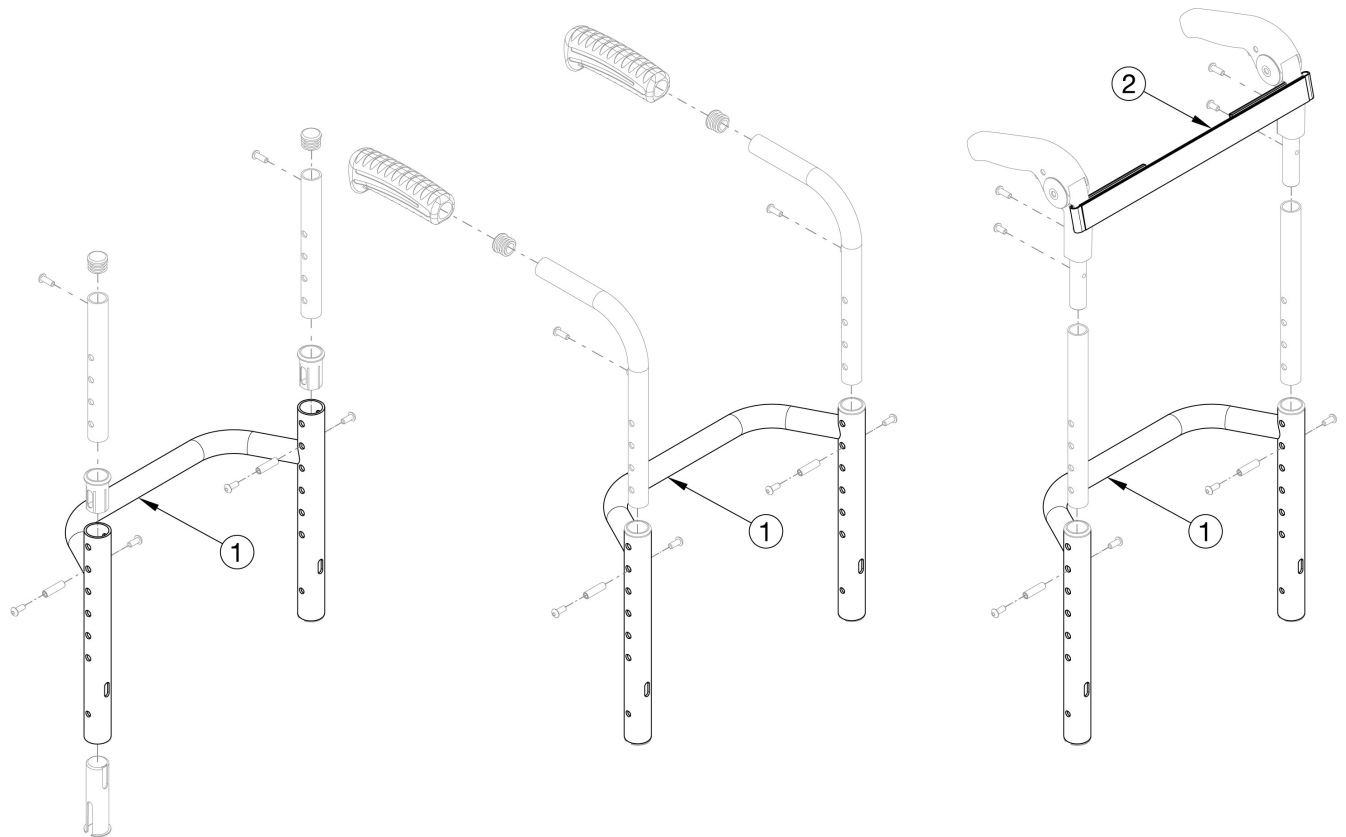

Rigid Height Adjustable Back Post with Non-Adjustable Height Rigidizer Bar - Growth

Item Number	Part Number	Description	Quantity
1a	115344	Rigid Backrest, 8.813", 12" Wide <i>Used with all standard, low profile, and omit push handle. Used with medium 14" - 17" and tall fold down push handle.</i>	1
1b	115345	Rigid Backrest, 8.813", 13" Wide <i>Used with all standard, low profile, and omit push handle. Used with medium 14" - 17" and tall fold down push handle.</i>	1
1c	115346	Rigid Backrest, 8.813", 14" Wide <i>Used with all standard, low profile, and omit push handle. Used with medium 14" - 17" and tall fold down push handle.</i>	1
1d	115347	Rigid Backrest, 8.813", 15" Wide <i>Used with all standard, low profile, and omit push handle. Used with medium 14" - 17" and tall fold down push handle.</i>	1
1e	115348	Rigid Backrest, 8.813", 16" Wide <i>Used with all standard, low profile, and omit push handle. Used with medium 14" - 17" and tall fold down push handle.</i>	1
1f	115349	Rigid Backrest, 8.813", 17" Wide	1

Item Number	Part Number	Description	Quantity
		<i>Used with short fold down push handle</i>	
1x	115375	Rigid Backrest, 6.813", 17" Wide <i>Used with short fold down push handle</i>	1
1y	115376	Rigid Backrest, 6.813", 18" Wide <i>Used with short fold down push handle</i>	1
1z	115377	Rigid Backrest, 6.813", 19" Wide <i>Used with short fold down push handle</i>	1
1aa	115378	Rigid Backrest, 6.813", 20" Wide <i>Used with short fold down push handle</i>	1
2a	001749	Tension Strap Folding Handle 12-13 Wide	1
2b	001750	Tension Strap Folding Handle 14-15 Wide	1
2c	001751	Tension Strap Folding Handle 16-17 Wide	1
2d	001752	Tension Strap Folding Handle 18-19 Wide	1
2e	001753	Tension Strap Folding Handle 20-22 Wide	1