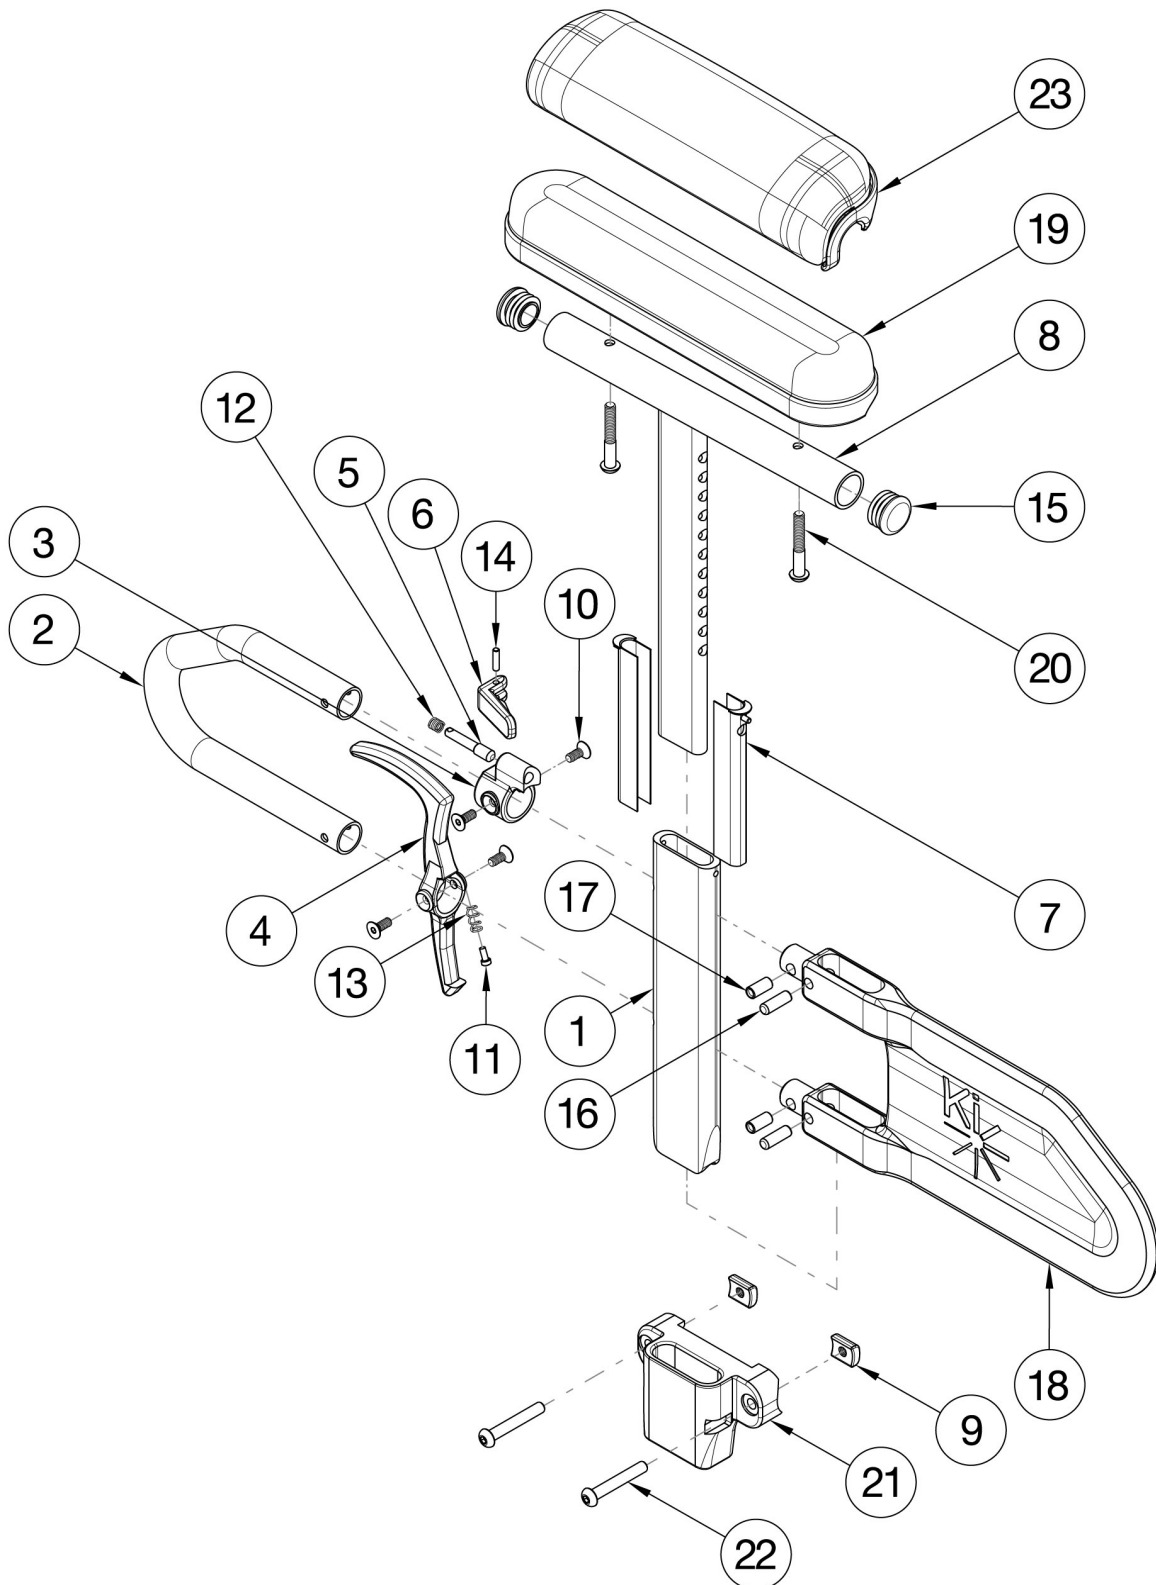

Catalyst E Armrests - Height Adjustable T-Arm

Short assemblies used with 14 - 16 Seat Depths. Long assemblies used with 17" - 20" Seat Depths. If retrofitting, Receivers are needed.

Item Number	Part Number	Description	Quantity
1-7, 8a, 9-18a, 19a, 20a, 21, 22, 24, 25	115892	Height Adj T-Arm Assm w/ Long Side Shield and Standard Pad Full, 1" Receiver, Catalyst E	1
1-7, 8a, 9-18a, 19a, 20a, 21, 22, 24, 25	115893	Height Adj T-Arm Assm w/ Long Side Shield and Standard Pad Full, 1" Receiver, Catalyst E, PAIR	1
1-7, 8a, 9-18b, 19a, 20a, 21, 22, 24, 25	115894	Height Adj T-Arm Assm w/ Short Side Shield and Standard Pad Full, 1" Receiver, Catalyst E	1
1-7, 8a, 9-18b, 19a, 20a, 21, 22, 24, 25	115895	Height Adj T-Arm Assm w/ Short Side Shield and Standard Pad Full, 1" Receiver, Catalyst E, PAIR	1
1-7, 8a, 9-18a, 19b, 20a, 21, 22, 24, 25	115896	Height Adj T-Arm Assm w/ Long Side Shield and Standard Pad Desk, 1" Receiver, Catalyst E	1
1-7, 8a, 9-18a, 19b, 20a, 21, 22, 24, 25	115897	Height Adj T-Arm Assm w/ Long Side Shield and Standard Pad Desk, 1" Receiver, Catalyst E, PAIR	1
1-7, 8a, 9-18b, 19b, 20a, 21, 22, 24, 25	115898	Height Adj T-Arm Assm w/ Short Side Shield and Standard Pad Desk, 1" Receiver, Catalyst E	1
1-7, 8a, 9-18b, 19b, 20a, 21, 22, 24, 25	115899	Height Adj T-Arm Assm w/ Short Side Shield and Standard Pad Desk, 1" Receiver, Catalyst E, PAIR	1
1-7, 8a, 9-18a, 20b, 21, 22, 23a, 24, 25	115900	Height Adj T-Arm Assm w/ Long Side Shield and Waterfall Pad Full, 1" Receiver, Catalyst E	1
1-7, 8a, 9-18a, 20b, 21, 22, 23a, 24, 25	115901	Height Adj T-Arm Assm w/ Long Side Shield and Waterfall Pad Full, 1" Receiver, Catalyst E, PAIR	1
1-7, 8a, 9-18b, 20b, 21, 22, 23a, 24, 25	115902	Height Adj T-Arm Assm w/ Short Side Shield and Waterfall Pad Full, 1" Receiver, Catalyst E	1
1-7, 8a, 9-18b, 20b, 21, 22, 23a, 24, 25	115903	Height Adj T-Arm Assm w/ Short Side Shield and Waterfall Pad Full, 1" Receiver, Catalyst E, PAIR	1
1-7, 8a, 9-18a, 20b, 21, 22, 23b, 24, 25	115904	Height Adj T-Arm Assm w/ Long Side Shield and Waterfall Pad Desk, 1" Receiver, Catalyst E	1
1-7, 8a, 9-18a, 20b, 21, 22, 23b, 24, 25	115905	Height Adj T-Arm Assm w/ Long Side Shield and Waterfall Pad Desk, 1" Receiver, Catalyst E, PAIR	1
1-7, 8a, 9-18b, 20b, 21, 22, 23b, 24, 25	115906	Height Adj T-Arm Assm w/ Short Side Shield and Waterfall Pad Desk, 1" Receiver, Catalyst E	1
1-7, 8a, 9-18b, 20b, 21, 22, 23b, 24, 25	115907	Height Adj T-Arm Assm w/ Short Side Shield and Waterfall Pad Desk, 1" Receiver, Catalyst E, PAIR	1
1-7, 8a, 10-18a, 19a, 20a	505491	Height Adj T-Arm Assm w/ Long Side Shield and Standard Pad Full	1
1-7, 8a, 10-18a, 19a, 20a	505492	Height Adj T-Arm Assm w/ Long Side Shield and Standard Pad Full, PAIR	1