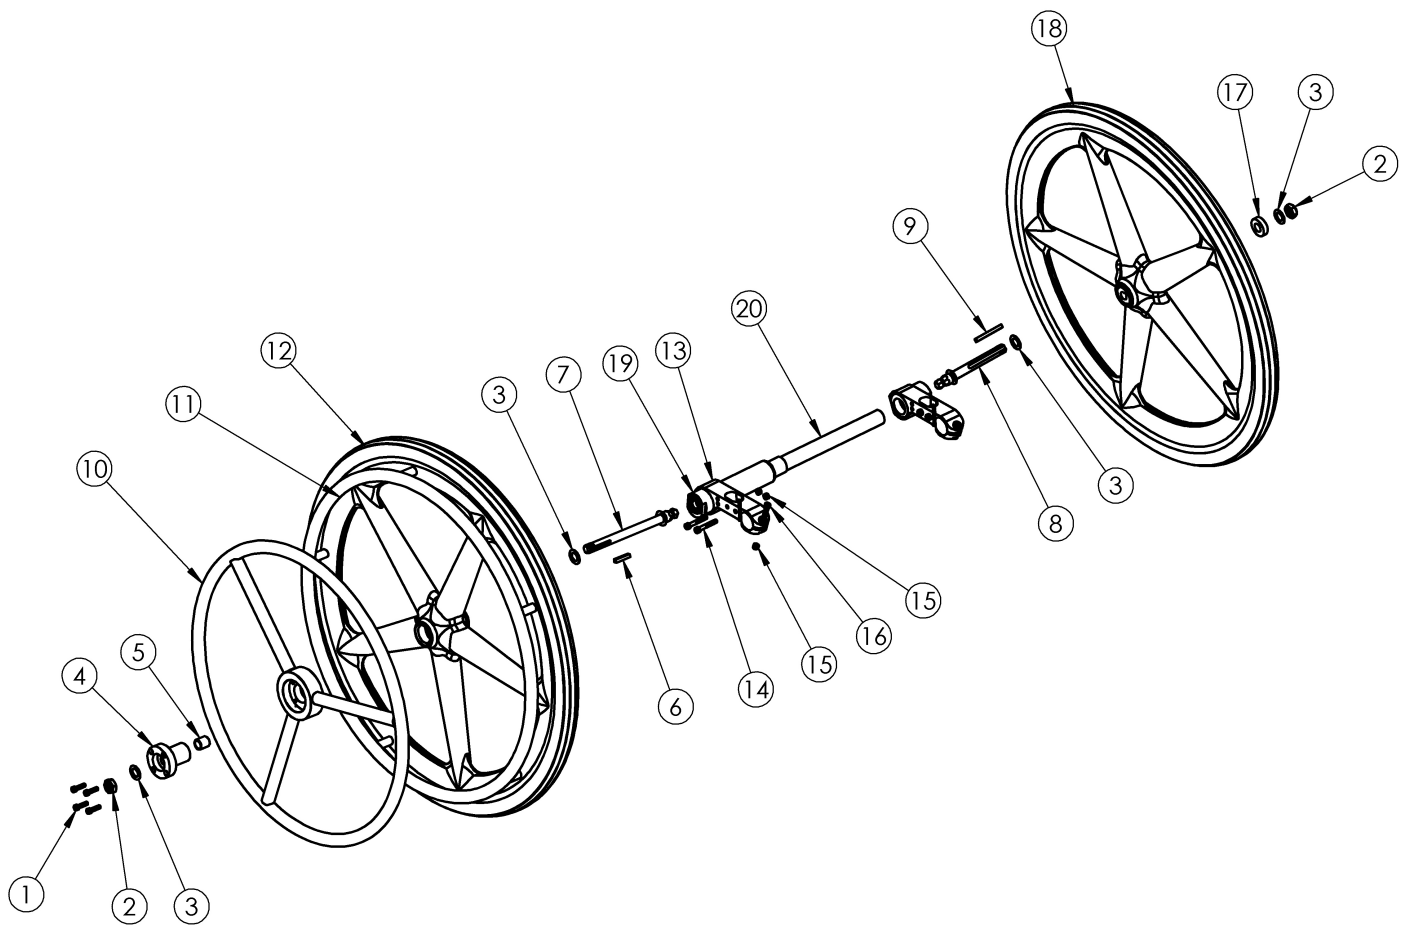

## (Discontinued) Rogue One Arm Drive Hex Style

\*One Arm Drive Kits do not include rear tires

Item Number	Part Number	Description	Quantity	Retail
10a	003198	One Arm Drive Handrim Aluminum 24"	1	\$262.65
10b	003201	One Arm Drive Handrim Poly Coated 24"	1	\$414.99
11	100975	Handrim Aluminum Anodized 5 Rivet Nut 24"	1	\$57.78
12	100960	Wheel X Core Mag 5-Spoke 24" Black	1	\$136.58
13a	003209	One Arm Drive Rogue/Clik Axle Mount 2 Degree Camber PAIR	1	\$582.92
13b	003210	One Arm Drive Rogue/Clik Axle Mount 4 Degree Camber PAIR	1	\$582.92
14	101734	M5 x 35 SHCS BLK ZC	4	\$1.05
15	100658	M6 Nylock Nut Blk Zn	4	\$1.05
16	101717	M5 x 25 SHCS BLK ZC	4	\$0.53

<b>Item Number</b>	<b>Part Number</b>	<b>Description</b>	<b>Quantity</b>	<b>Retail</b>
17, 18	003238	24" X Core Mag with One Arm Drive Hub	1	\$254.68
19, 20a	102750	One Arm Drive - Drive Shaft 8.63"	1	\$551.78
19, 20e	102640	One Arm Drive - Drive Shaft 11.75"	1	\$551.78
19, 20k	102646	One Arm Drive - Drive Shaft 17.69"	1	\$551.78