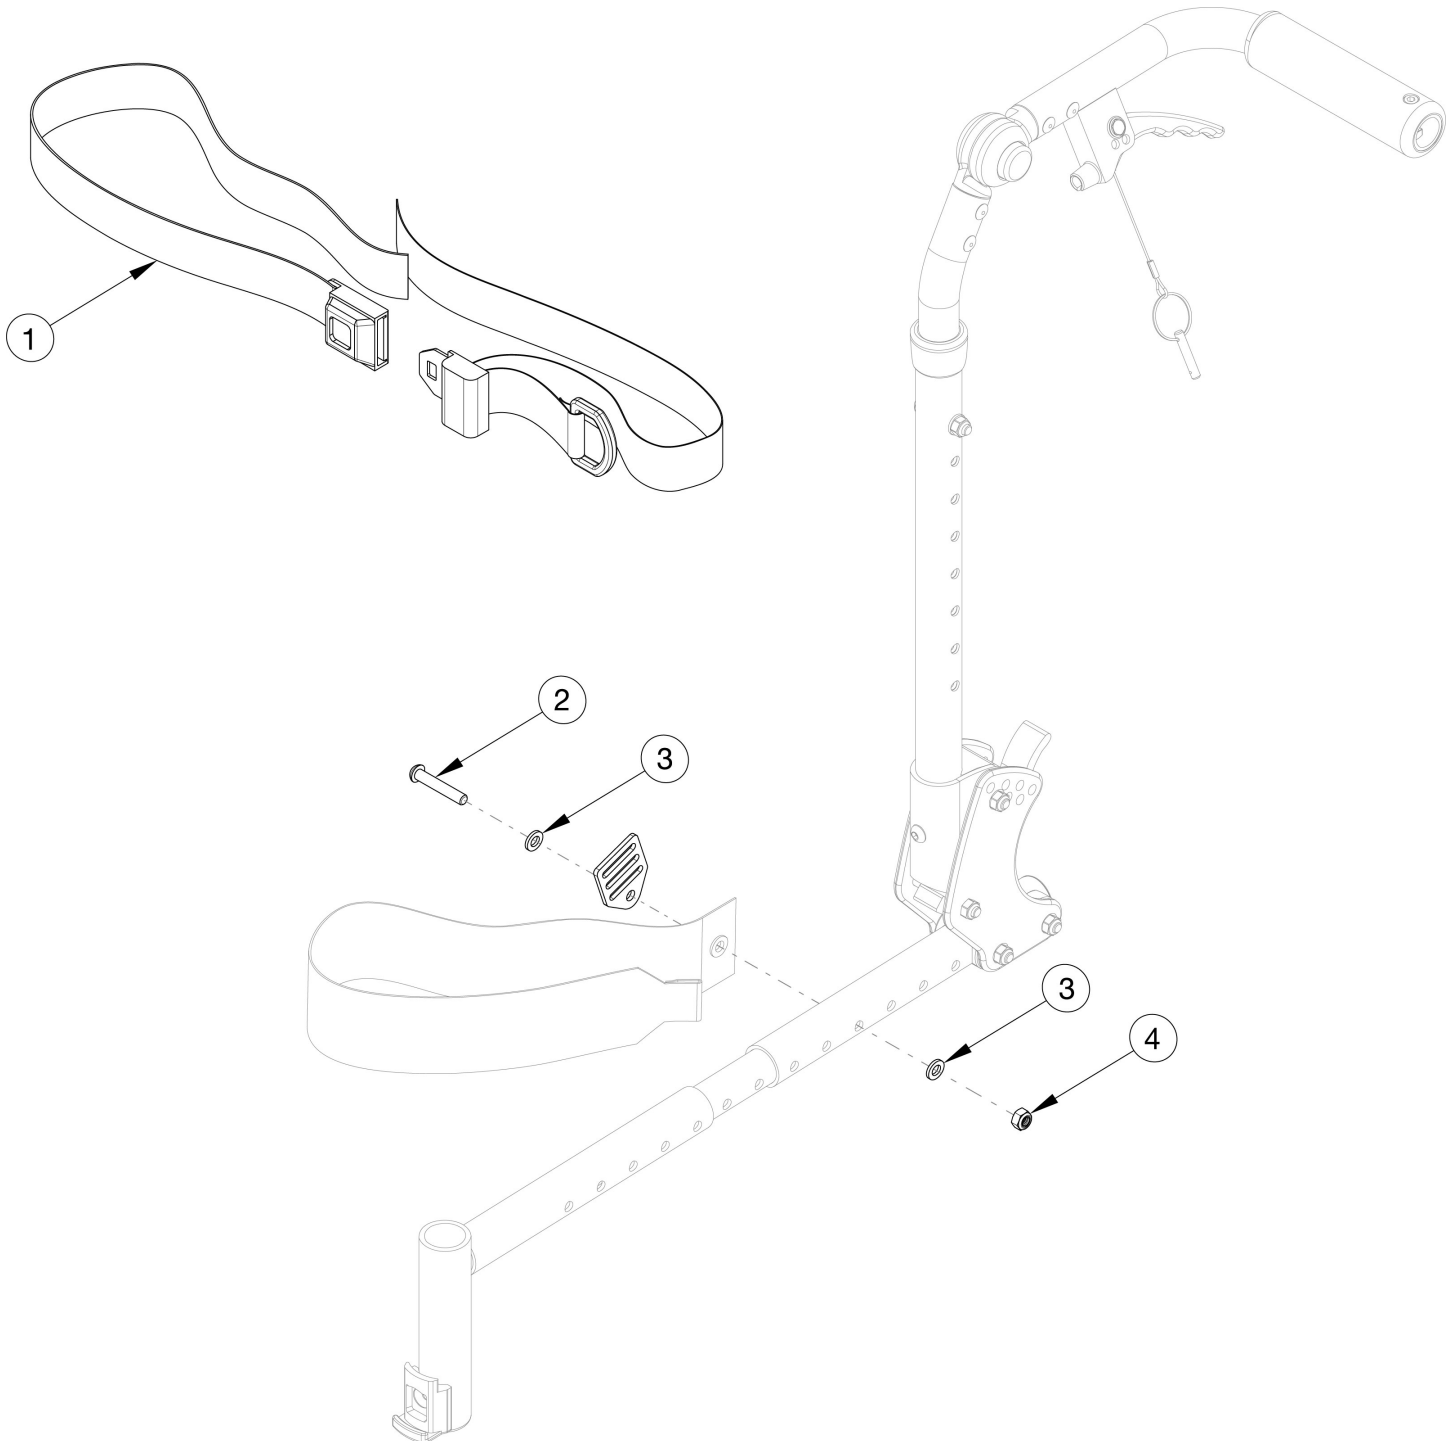

Flip Pelvic Positioning Belts - 1" Auto Buckle and Hardware

Item Number	Part Number	Description	Quantity
1	100614	Belt Pelvic Positioning 1" Auto Buckle 51"	1
2 - 4	102919	Seat Belt Mounting Hardware Flip / Liberty / Arc (PAIR)	1