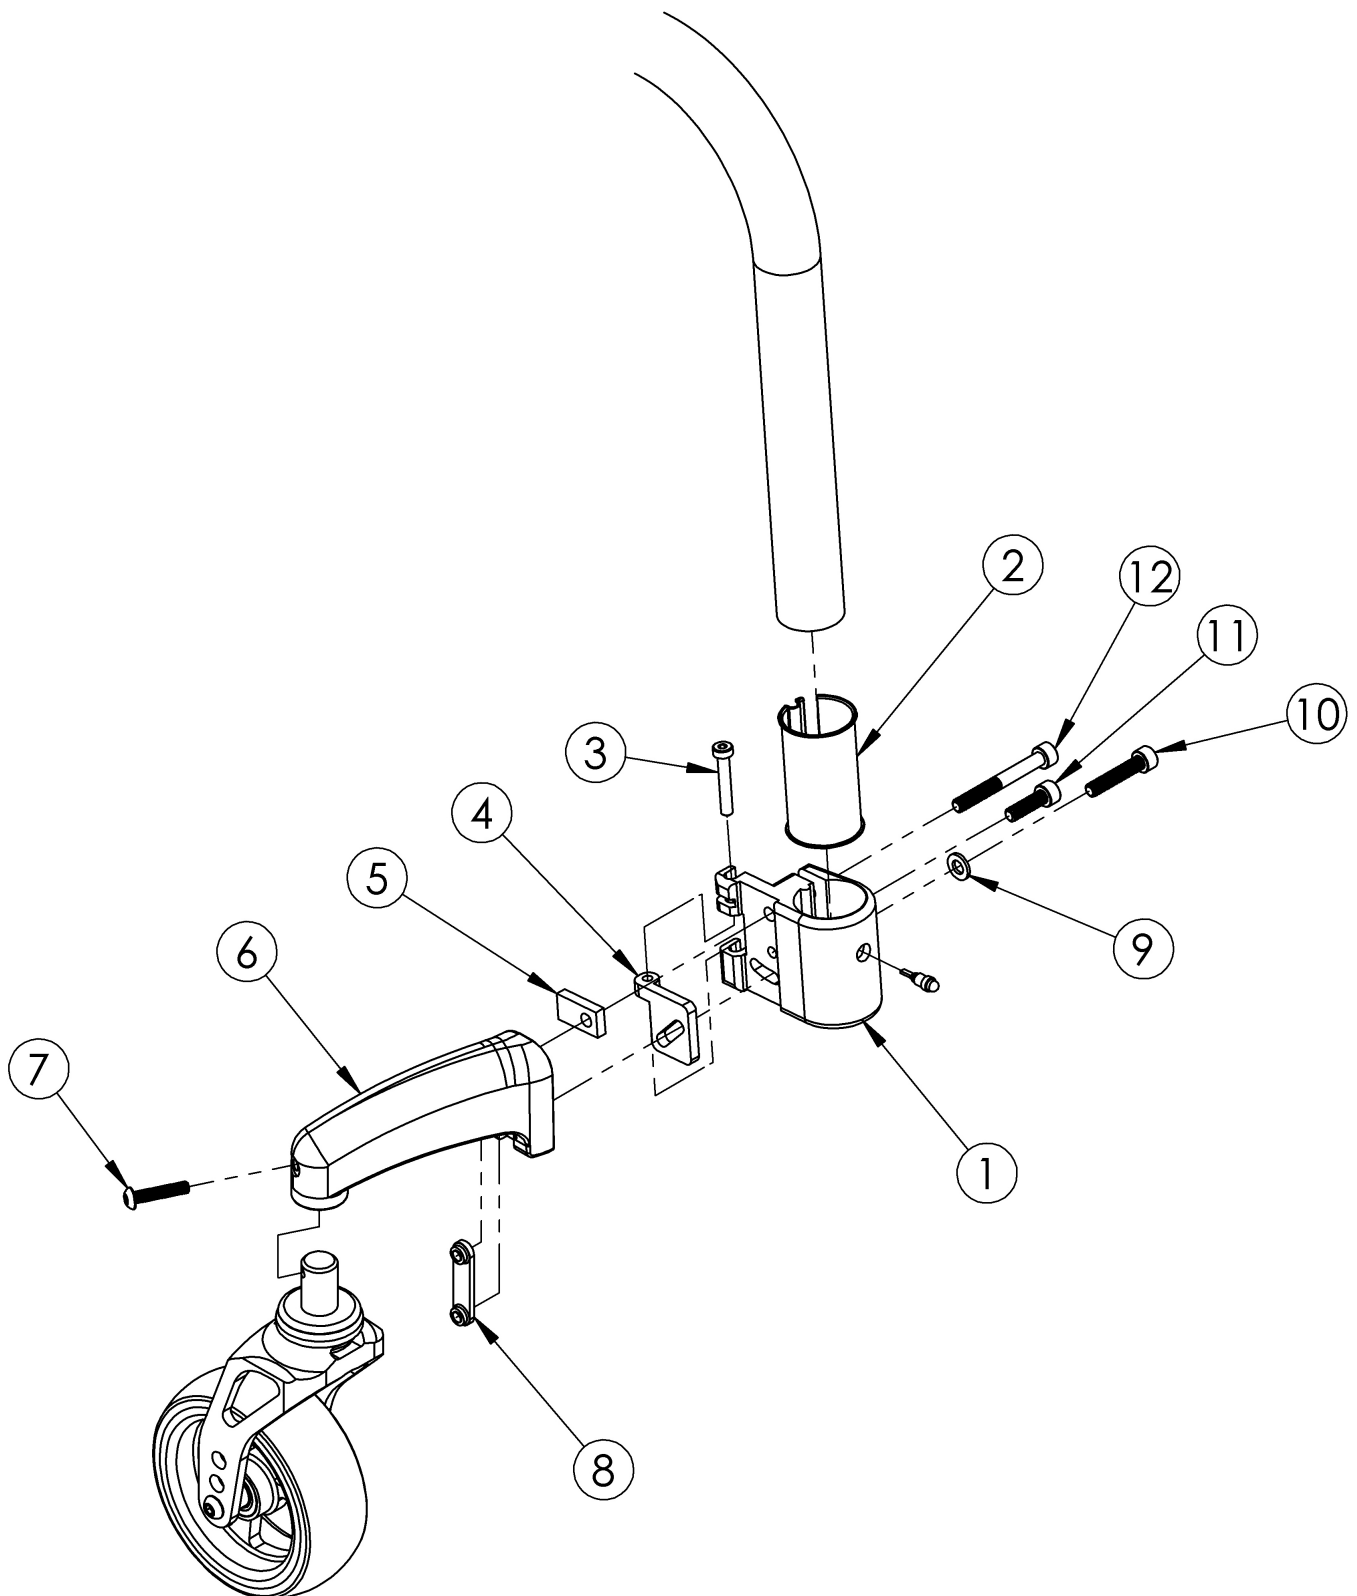

Discontinued Clik Caster Mount

This design last issued June 1st, 2016

Item Number	Part Number	Description	Quantity
2	002079	Caster Mount Sleeve LW	1
3	102667	M5 X 30 LHCS BK ZC FULL THREAD	1
6a	002561_ _ _	Caster Arm Short Right Klik <i>Used with 3" and 4" casters</i>	1
6b	002562_ _ _	Caster Arm Short Left Klik <i>Used with 3" and 4" casters</i>	1
6c	002069_ _ _	Caster Arm Medium Right Klik <i>Used with 5" casters</i>	1
6d	002070_ _ _	Caster Arm Medium Left Klik <i>Used with 5" casters</i>	1
6e	002071_ _ _	Caster Arm Long Right Klik <i>Used with 6" casters</i>	1
6f	002072_ _ _	Caster Arm Long Left Klik <i>Used with 6" casters</i>	1
7	102616	M5 X 25 BHCS BLK ZC	1
8	002462	M6 X 1.0 Dual Hole Nut	1
9	100746	M6 Flat Washer Blk Zn	1
10	102627	M6 X 30 SHCS BLK ZC	1
11	101180	M6 x 20 SHCS BLK ZC	1
12	101472	M6 x 45 SHCS BLK ZC	1