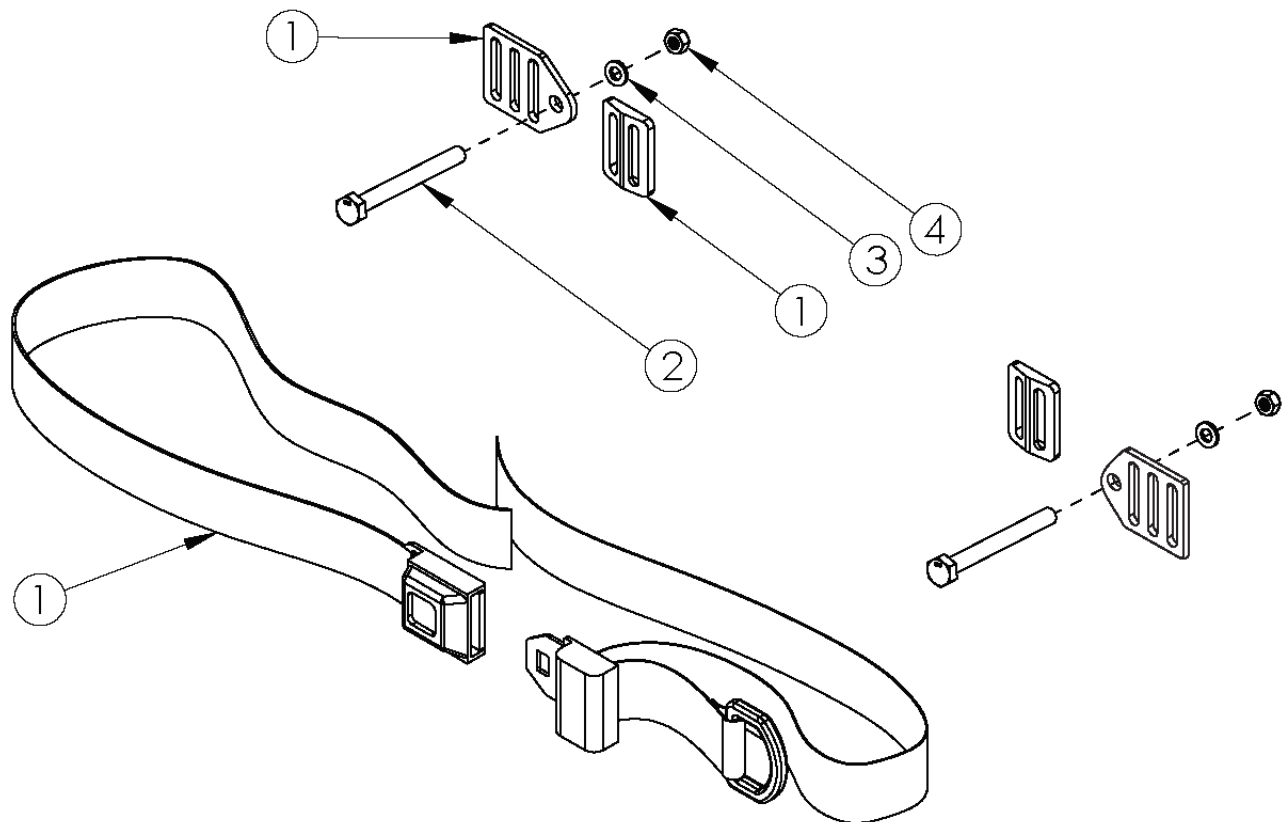

# Little Wave Pelvic Positioning Belts - 1" Auto Buckle and Hardware

Item Number	Part Number	Description	Quantity
1, 2, 3, 4	111383	Belt Pelvic Positioning 1" Auto Buckle 51", RG ALX/Rogue/LW XP	1
1	100614	Belt Pelvic Positioning 1" Auto Buckle 51"	1
2	101781	M6 x 50mm Partial Thread BHCS Blk ZC	2
3	100746	M6 Flat Washer Blk Zn	2
4	100658	M6 Nylock Nut Blk Zn	2