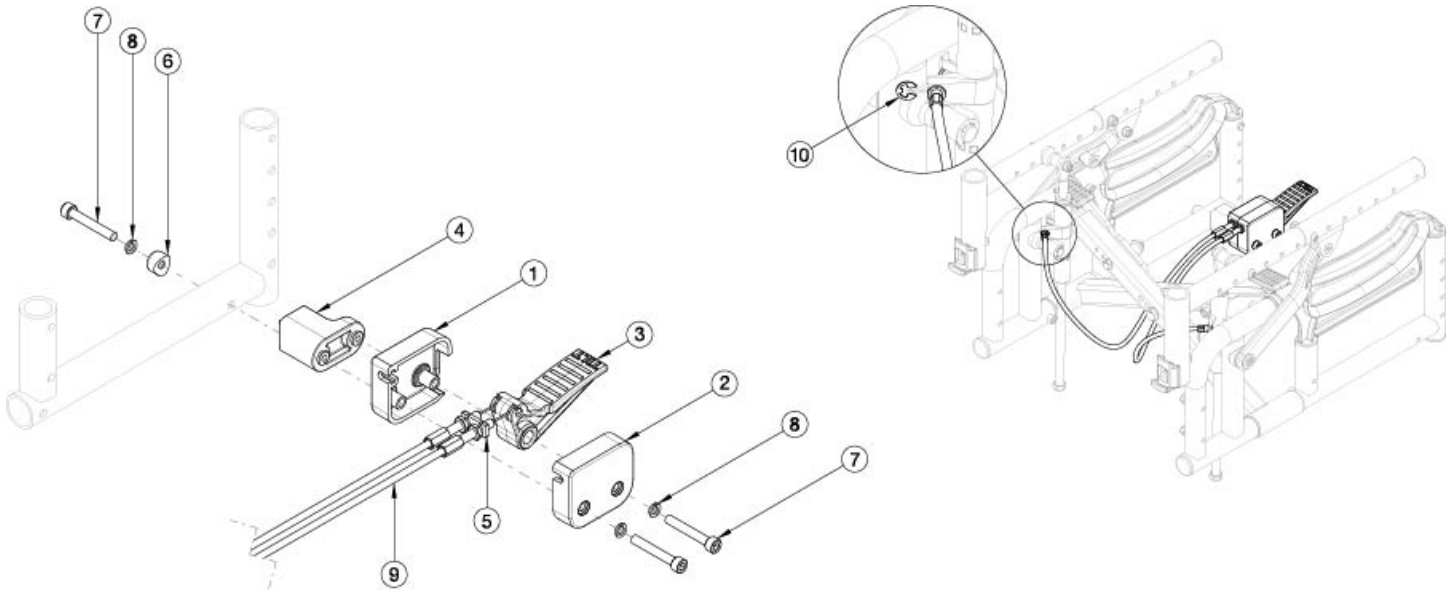

# Arc Foot Tilt Mechanism

| Cables (Item 9) |                     |                      |               |                     |               |
|-----------------|---------------------|----------------------|---------------|---------------------|---------------|
| Frame Style     | Seat Width          | Extra Short (12-15D) |               | Short, Medium, Long |               |
|                 |                     | Same Side            | Opposite Side | Same Side           | Opposite Side |
| Standard Frame  | Small, 10-12"       | 113027               | 113028        | 113029              | 113029        |
|                 | Medium, 12-14"      | 113027               | 113029        | 113029              | 113030        |
|                 | Large, 14-16"       | 113027               | 113029        | 113029              | 113030        |
|                 | Extra Large, 16-18" | 113027               | 113030        | 113029              | 113031        |
| Extended Frame  | Small, 10-12"       | 113028               | 113029        | 113030              | 113030        |
|                 | Medium, 12-14"      | 113028               | 113030        | 113030              | 113031        |
|                 | Large, 14-16"       | 113028               | 113031        | 113030              | 113031        |
|                 | Extra Large, 16-18" | 113028               | 113030        | 113030              | 113031        |