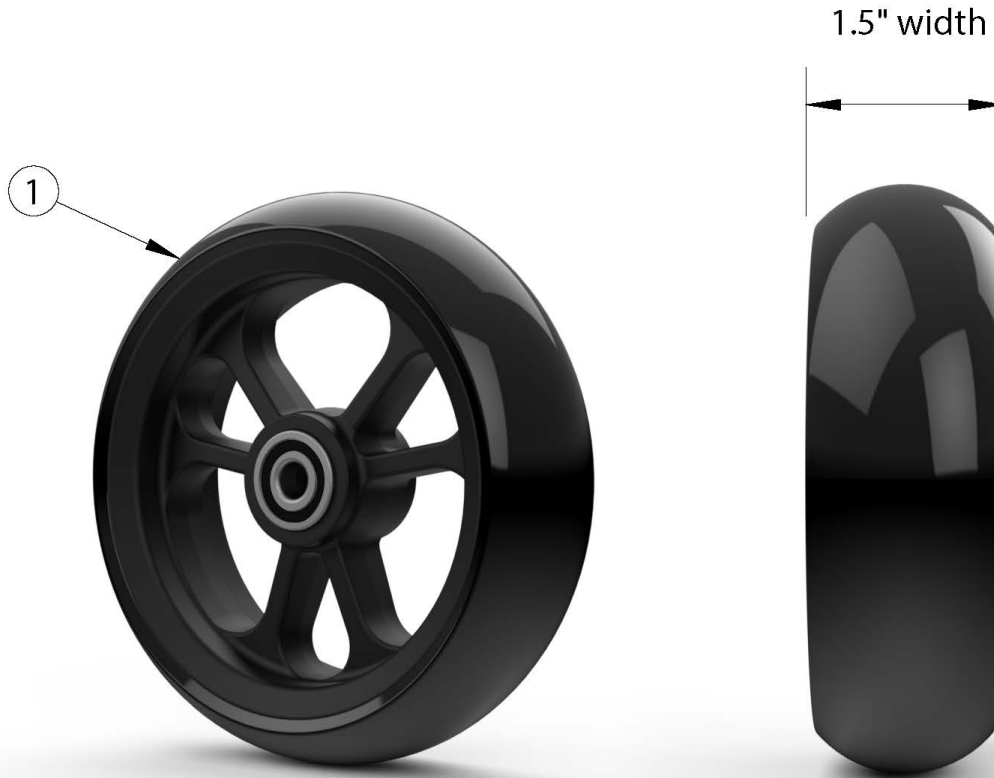

# Rogue ALX Casters - 1.5" Soft Roll (Poly)

*If changing size of casters, new forks may be needed.*

Item Number	Part Number	Description	Quantity
1a	111842	Caster 4 x 1.5" Soft Roll	1
1b	111843	Caster 5 x 1.5" Soft Roll	1
1c	111844	Caster 6 x 1.5" Soft Roll	1