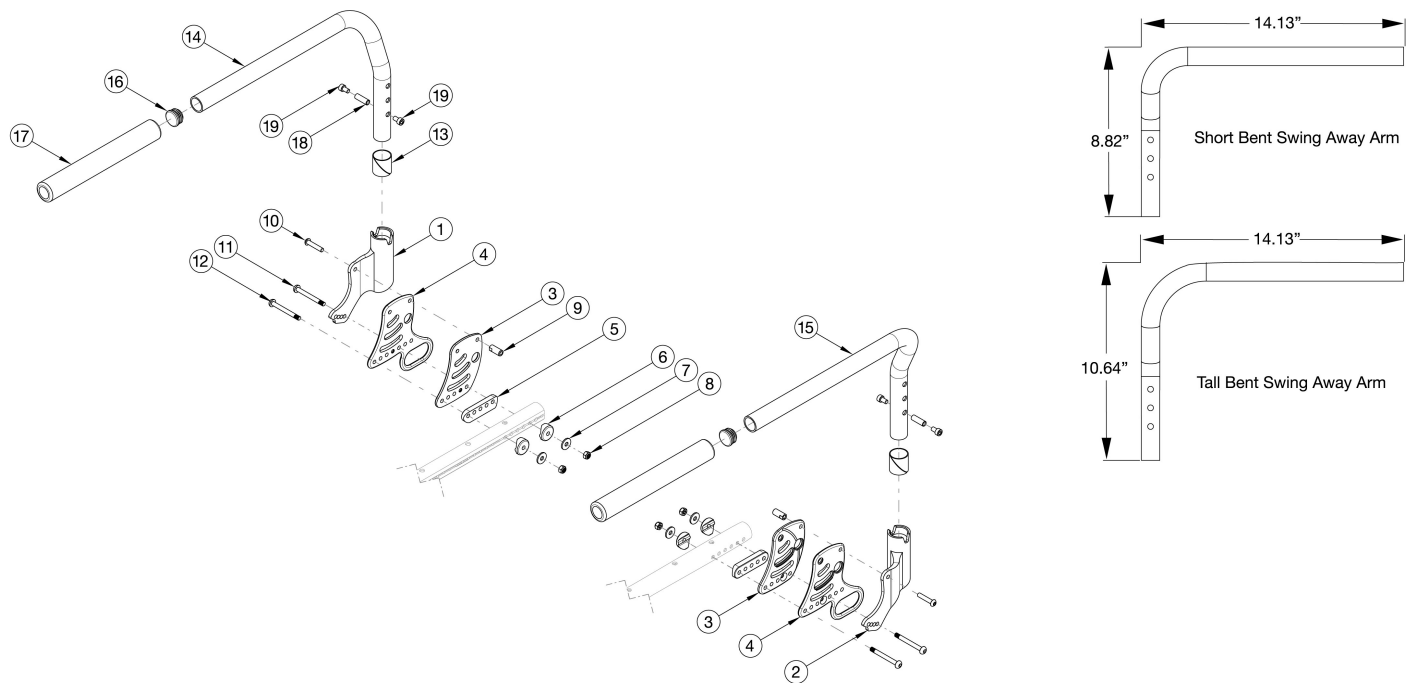

Ethos Swing Away Armrest

Effective 10/17/2022 If retrofitting, Receivers are needed. When to use Short vs. Tall Swing Away Arms 22" Wheel: Rear Seat Height = 13.5-15.5" Use Short // Rear Seat Height = 13.5-17.5" Use Tall 24" Wheel: Rear Seat Height = 14.5-17.5" Use Short // Rear Seat Height = 14.5-18.5" Use Tall 25" Wheel: Rear Seat Height = 14.5-18.5" Use Short // Rear Seat Height = 14.5-20" Use Tall 26" Wheel: Rear Seat Height = 15.5-19.5" Use Short // Rear Seat Height = 15.5-20" Use Tall

Item Number	Part Number	Description	Quantity
1, 6 - 8, 10 - 11, 13, 14a, 16 - 19	116901	Short Swing Away Arm with Receiver Assembly Right, Ethos	1
2, 6 - 8, 10 - 11, 13, 15a, 16 - 19	116902	Short Swing Away Arm with Receiver Assembly Left, Ethos	1
1 - 2, 6 - 8, 10 - 11, 13, 14a, 15a, 16 - 19	116903	Short Swing Away Arm with Receiver Assembly PAIR, Ethos	1
1, 6 - 8, 10 - 11, 13, 14b, 16 - 19	116904	Tall Swing Away Arm with Receiver Assembly Right, Ethos	1
2, 6 - 8, 10 - 11, 13, 15b, 16 - 19	116905	Tall Swing Away Arm with Receiver Assembly Left, Ethos	1
1 - 2, 6 - 8, 10 - 11, 13, 14b, 15a, 16 - 19	116906	Tall Swing Away Arm with Receiver Assembly PAIR, Ethos	1
1, 6 - 8, 10 - 11, 13	116907	Swing Away Arm Receiver Assembly Right, Ethos	1
2, 6 - 8, 10 - 11, 13	116908	Swing Away Arm Receiver Assembly Left, Ethos	1