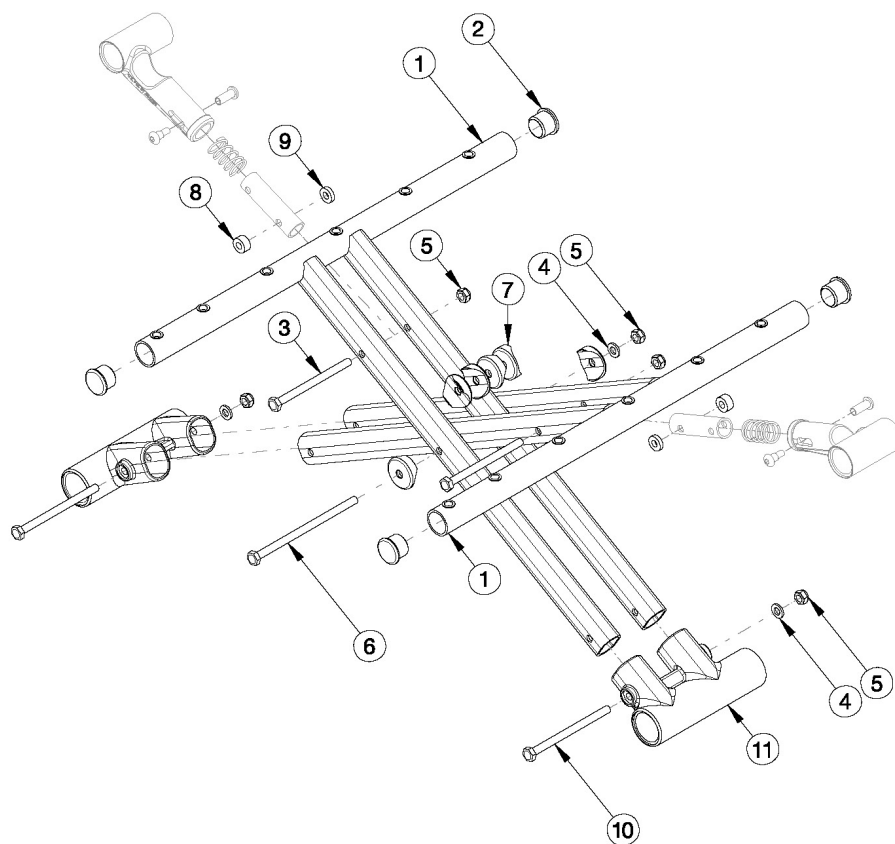

Catalyst Aluminum Cross Braces - Growth

Cross Brace Overall Width	
Seat Width	Cross Brace Measurement
14"-16"	Approx. 1" less than seat width
17"	Approx. 1.25" less than seat width
18"-21"	Approx. 1.5" less than seat width
22"	Approx. 1.75" less than seat width

Cross Brace Overall Depth	
Seat Depth	Cross Brace Measurement
14"-20"	Approx. 0.375" less than seat depth

Assembled cross brace kits do not include upper pivots, lower pivots, or seat upholstery. Pictured oval-style cross braces effective 4/13/16 on 21" and 22" wide chairs starting with serial numbers C4017705, C4HD002593, C5030818, C5HD002749, C5TH003679, and CVX0091137. Pictured oval-style cross braces effective 6/15/16 on 14" - 20" wide chairs starting with serial numbers C4018744, C4HD002701, C5032544, C5037980, C5HD002834, and CVX0091137. When changing from round-style to oval-style cross braces, lower frame pivots and cross brace hardware are required. If converting from seating system cross braces to standard cross braces, new front and rear frames, seat hooks, lifting strap, seat sling, seat rails, and attaching screws are required.

Item Number	Part Number	Description	Quantity
3-7, 10, 11	107296	Lower Frame Pivot and Catalyst Oval-Style Cross Brace Hardware Kit 14" Wide (Pair)	1
3-11	502177	Lower Frame Pivot and Catalyst Oval-Style Cross Brace Hardware Kit (Pair)	1
3-10	503320	Catalyst Cross Brace Hardware Kit	1
1-7, 10	121868	Assembled Cross Brace Kit, 14 W x 14 D, Catalyst 4/4C/5/5Ti/5Vx	1