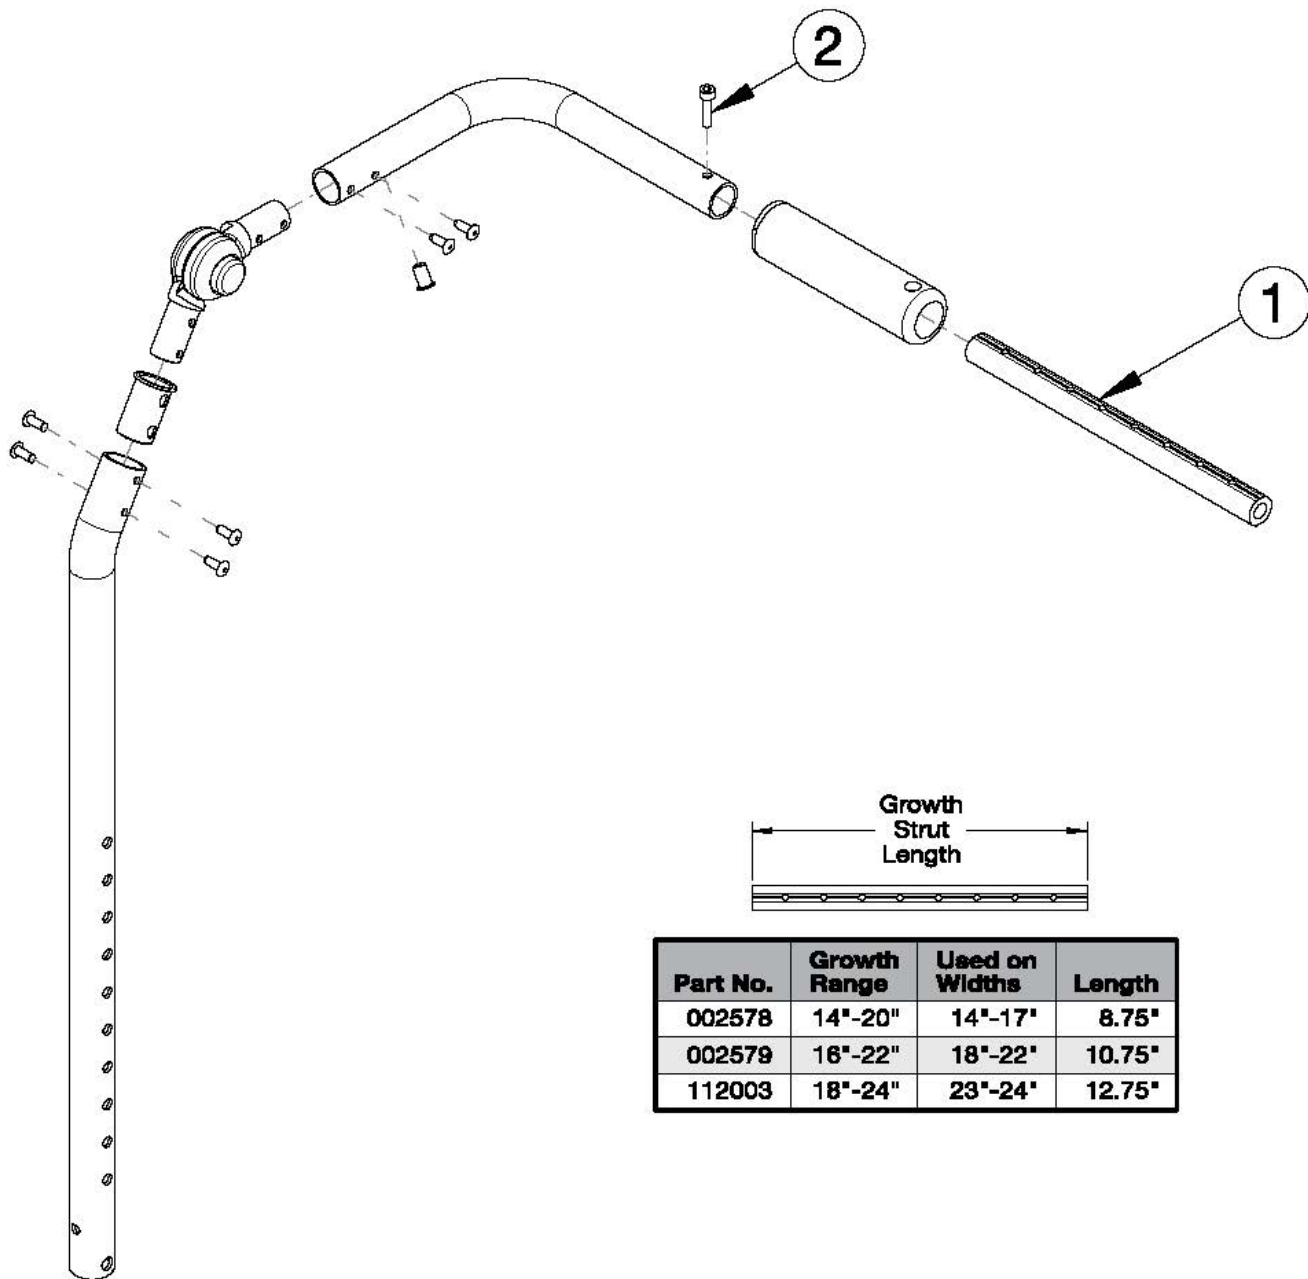

Focus CR Fixed Height with Adjustable Handle Backrest - Growth

Part No.	Growth Range	Used on Widths	Length
002578	14"-20"	14"-17"	8.75"
002579	16"-22"	18"-22"	10.75"
112003	18"-24"	23"-24"	12.75"

Has your width changed? If yes, verify the current growth strut will work or select appropriately below.

Item Number	Part Number	Description	Quantity	Retail
1a, 2	503107	Growth Strut Assembly Short, Focus/Flip <i>Used on chairs 14"-17" wide</i>	1	\$26.14

Item Number	Part Number	Description	Quantity	Retail
1b, 2	503108	Growth Strut Assembly Long, Flip/Focus <i>Used on chairs 18"-22" wide</i>	1	\$28.55
1c, 2	114289	Growth Strut Assembly Extra Long, Focus <i>Used on chairs 23"-24" wide</i>	1	\$31.58