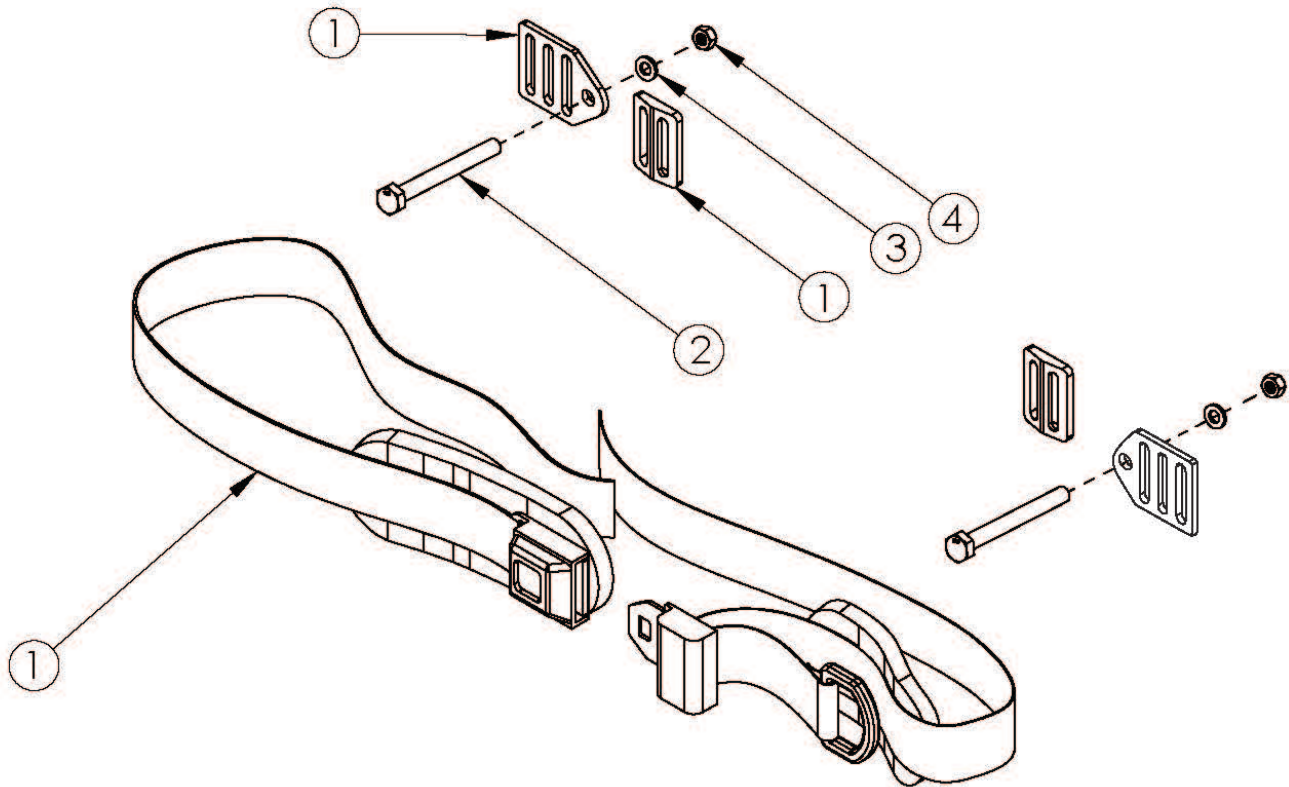

# Rogue ALX Pelvic Positioning Belts - 1" Padded Auto Buckle and Hardware (Formerly Tsunami)

Item Number	Part Number	Description	Quantity
1, 2, 3, 4	111217	Belt Pelvic Positioning 1" Auto Buckle Padded 53", RG ALX/Rogue/LW XP	1
1	100613	Belt Pelvic Positioning 1" Auto Buckle Padded 53"	1
2	101781	M6 x 50mm Partial Thread BHCS Blk ZC	2
3	100746	M6 Flat Washer Blk Zn	2
4	100658	M6 Nylock Nut Blk Zn	2