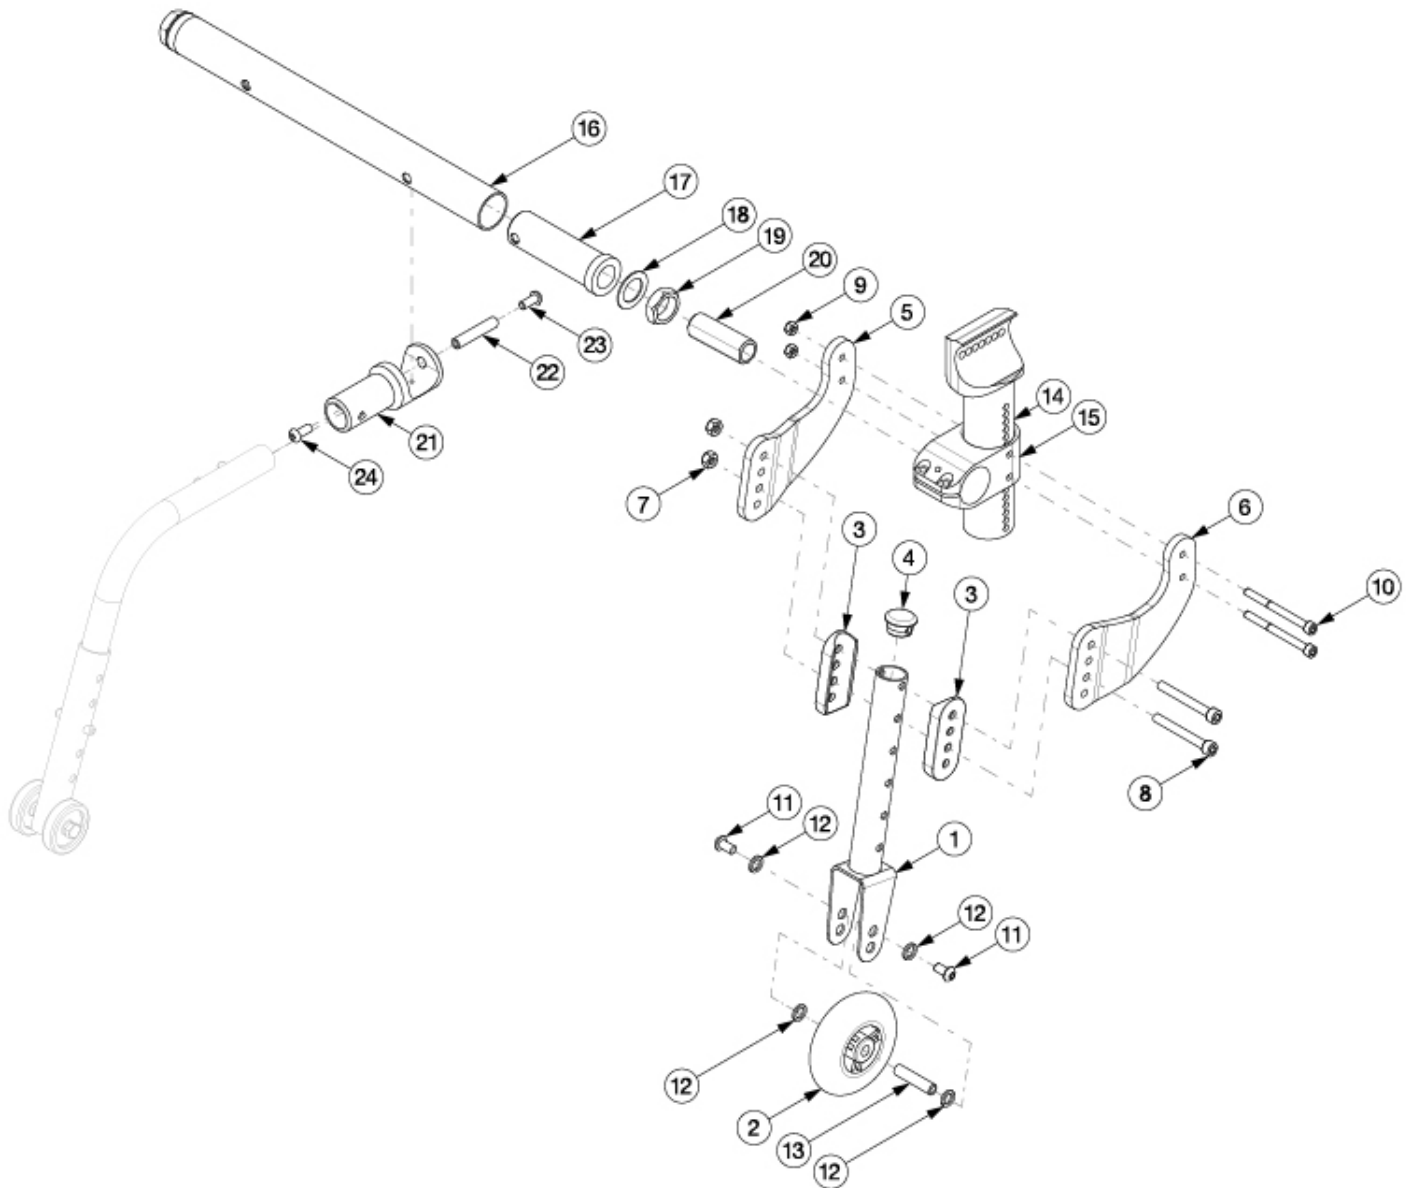

Rigid Transit Wheels

When retrofitting Transit Wheels, a new camber tube, adaptor, MX Towers, and anti-tip receiver are required. Not available with User-Activated Anti-Tips

Item Number	Part Number	Description	Quantity
1a, 2-13	122951	Rigid Transit Wheels Assembly Kit, Short (Pair)	1
1b, 2-13	122953	Rigid Transit Wheels Assembly Kit, Medium (Pair)	1
1a, 2-13	122946	Rigid Transit Wheels Assembly Kit, Short (One Side)	1
1b, 2-13	122948	Rigid Transit Wheels Assembly Kit, Medium (One Side)	1

Item Number	Part Number	Description	Quantity
1c, 2-13	122950	Rigid Transit Wheels Assembly Kit, Long (One Side)	1
1a	003701	Transit Wheel Tower Short	1
1b	003702	Transit Wheel Tower Medium	1
1c	003703	Transit Wheel Tower Long	1
2	100790	Caster 3" Rollerblade	1
3	122532	Rigid Transit Wheel Saddle	2
4	122533	7/8" OD End Plug, Black with Hole	1
7	100658	M6 Nylock Nut Blk Zn	2
8	102473	M6 X 50 CLS12.9 SHCS BLK ZC	2
9	100657	M5 Nylock Nut Blk Zn	2
11	100667	M6 x 12 BTN SHCS BLKZC w/Patch	2
12	101701	Washer 3.315/.350 x .425/.525 x .059/.067 18-8 F/W	2
13	000347	M6 x 1.0 Threaded Barrel	1
14	000493	MX Tower, RG ALX	1
15	000462	Camber Mount Offset, RG ALX/LW XP	1
16a	500722	Camber Tube Rigid 12" Kit Black	1
16b	500723	Camber Tube Rigid 13" Kit Black	1
16c	500724	Camber Tube Rigid 14" Kit Black	1
16d	500725	Camber Tube Rigid 15" Kit Black	1
16e	500726	Camber Tube Rigid 16" Kit Black	1
16f	500727	Camber Tube Rigid 17" Kit Black	1
16g	500728	Camber Tube Rigid 18" Kit Black	1
16h	500729	Camber Tube Rigid 19" Kit Black	1
16i	500730	Camber Tube Rigid 20" Kit Black	1
16j	501749	Camber Tube Rigid Blue Anodized	1
16k	501750	Camber Tube Rigid Bright Green Anodized	1
16l	501751	Camber Tube Rigid Orange Anodized	1
16m	501752	Camber Tube Rigid Pink Anodized	1