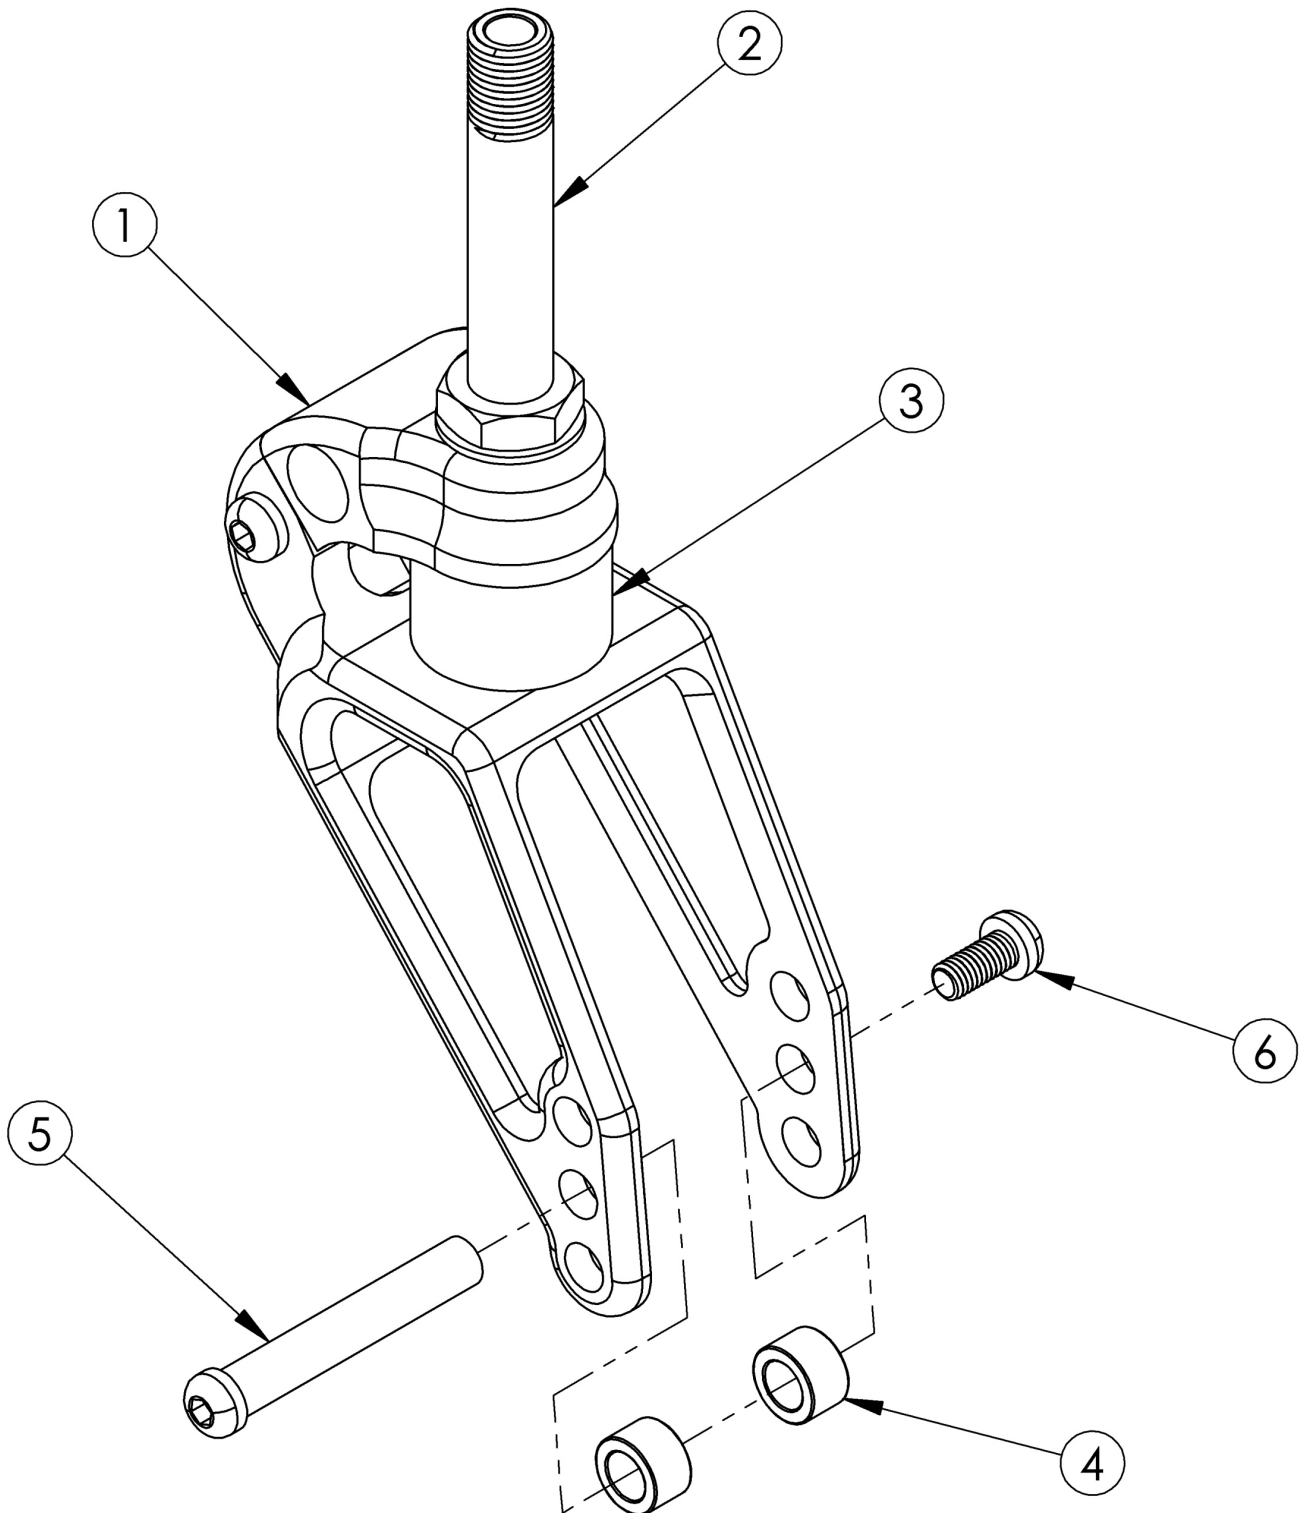

Rogue ALX / Little Wave XP Frog Legs Suspension Fork (Ultra-Sport Fork) (Formerly Tsunami)

Not available with Heavy Duty Option

Item Number	Part Number	Description	Quantity
1, 2, 4-6	503746	Frog Legs Suspension Fork Assembly with 1/2 x 1.85" Stem, RG ALX/LW XP <i>This assembly does not include a polymer.</i>	1
1, 4 - 6	100549	Frog Legs Suspension Fork, Catalyst/RG ALX/LW XP <i>This assembly does not include a polymer.</i>	1
4-6	102723	Frog Legs Suspension Axle w/Hdwre PAIR <i>This hardware may incur a longer lead time</i>	1
2	105073	Frog Legs Fork Stem 1/2 x 1.85", Std	1
3a	105053	Frog Legs Polymer < 80lbs	1
3b	105054	Frog Legs Polymer 80 - 120lbs	1
3c	105055	Frog Legs Polymer 120 - 160lbs	1
3d	105056	Frog Legs Polymer 160 - 220lbs	1
3e	105057	Frog Legs Polymer 220 - 260lbs	1
3f	105058	Frog Legs Polymer 260 - 300lbs	1