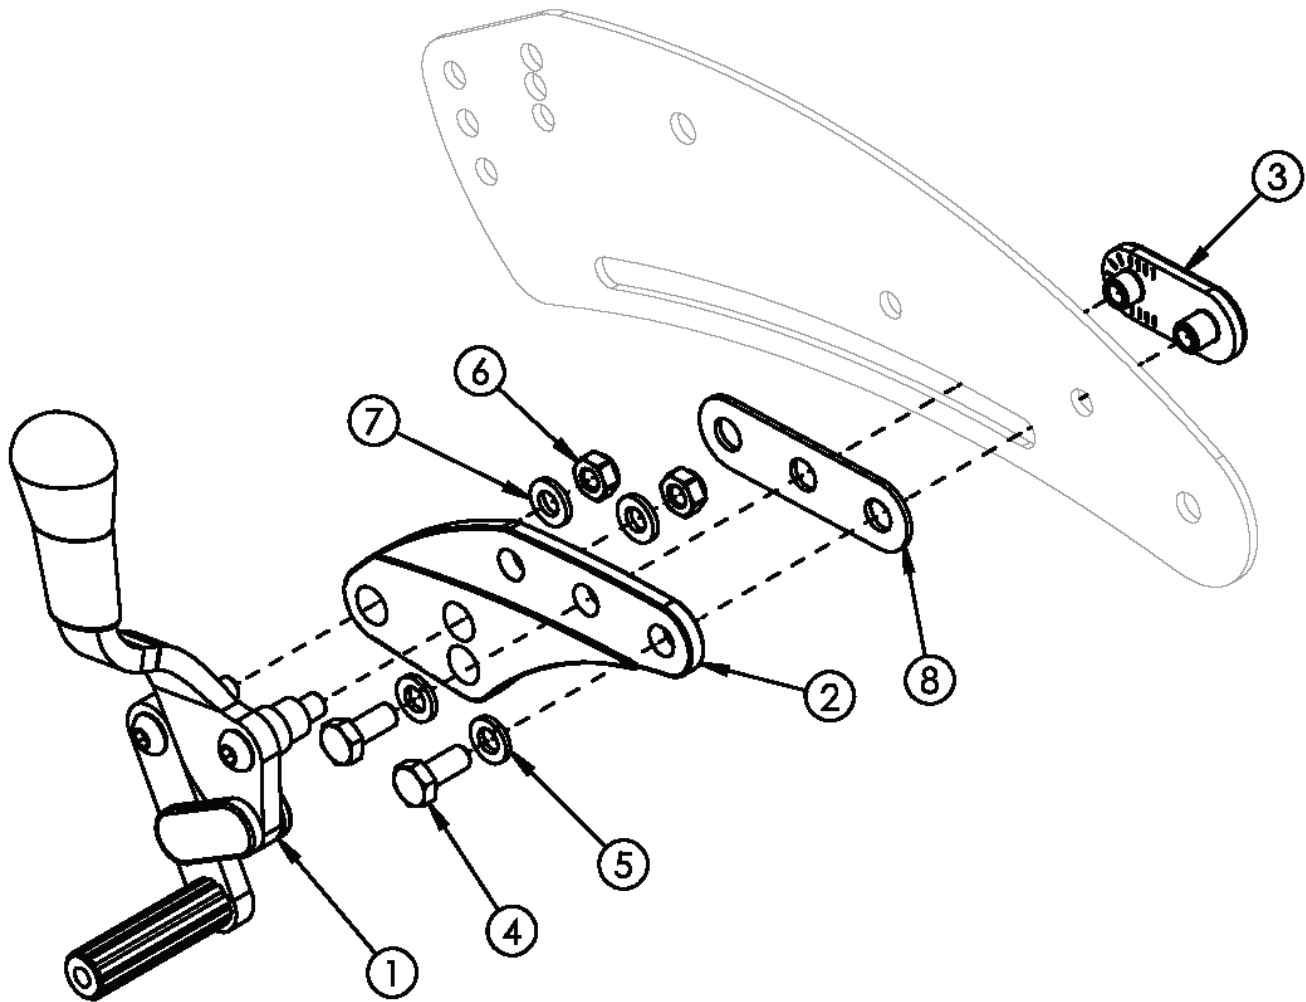

## Flip for Leckey Push Wheel Lock 16" Wheels

Item Number	Part Number	Description	Quantity
1a, 2 - 8	502990	Wheel Lock Assembly, Std Push, Right, Flip	1
1b, 2 - 8	502991	Wheel Lock Assembly, Std Push, Left, Flip	1
1a, 1b, 2 - 8	502836	Wheel Lock Assembly, Std Push, PAIR, Flip	1
3	001905	Nut, Slide, Flip	1
4	102794	M6 x 14, HHCS, Blk Zn	2
5	101835	M6 Lock Washer Blk Zn	2
6	100658	M6 Nylock Nut Blk Zn	2

<b>Item Number</b>	<b>Part Number</b>	<b>Description</b>	<b>Quantity</b>
7	100746	M6 Flat Washer Blk Zn	2
8	002913	Wheel Lock Mount Spacer FLIP	1