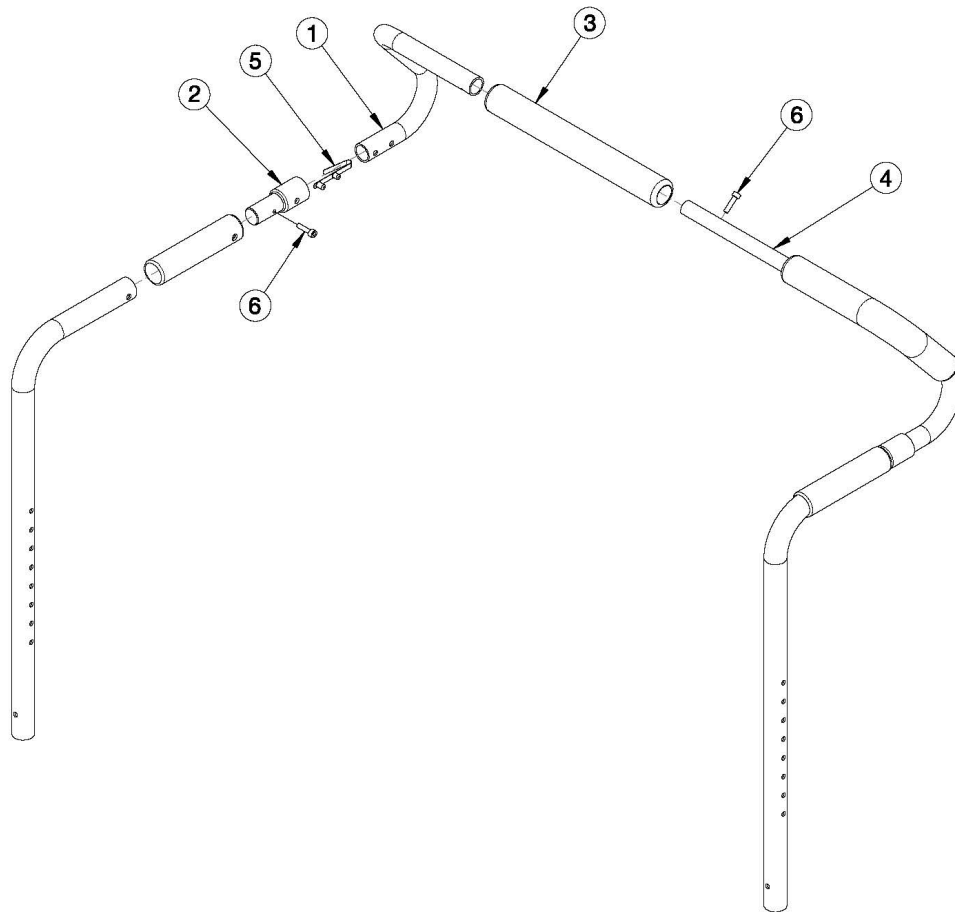

Focus CR / Liberty Removable Stroller Handle

Part No.	Growth Range	Used on Widths	Length
002578	14"-20"	14"-17"	8.75"
002579	16"-22"	18"-22"	10.75"
112003	18"-24"	23"-24"	12.75"

Assemblies and Growth Strut based on Seat Width. If retrofitting, new back canes will be required. If changing from another style and Drum Brake present, Brake Lever may be needed

Item Number	Part Number	Description	Quantity
1a, 1b, 2, 3, 4a, 5, 6	503104	Removable Stroller Handle Assembly 14-18W Focus/CR45/CR45/Flip/Liberty	1
1a, 1b, 2, 3, 4b, 5, 6	503105	Removable Stroller Handle Assembly 18-22W Focus/CR45/CR45/Liberty	1
1a, 1b, 2, 3, 4c, 5, 6	114288	Removable Stroller Handle Assm 23-24W Focus	1
1a, 3	501090	Stroller Handle with Foam Grip, Right	1
1b, 3	501091	Stroller Handle with Foam Grip, Left	1
2	001243	Stroller Handle Adaptor	2
4a	002578	Growth Strut, Stroller, Short	1
4b	002579	Growth Strut, Stroller, Long	1

Item Number	Part Number	Description	Quantity
4c	112003	Growth Strut, Stroller, Extra Long	1
5	100533	Detent Button	2
6	101843	M5 x 20 SHCS Blk Zn	4