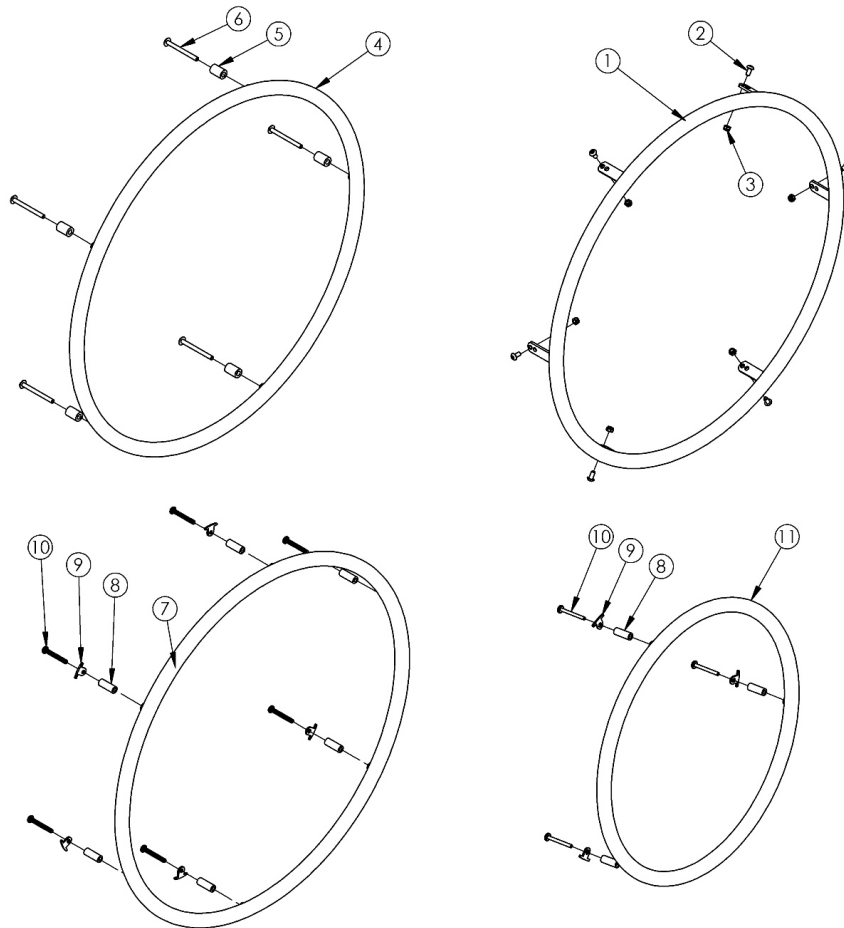

# Rogue XP Aluminum Anodized Handrim

For further information see *Handrim Hardware Chart*. Quantity in *Handrim Hardware Kits* are for one wheel.<p>  
 Tab mounted handrims must be installed prior to the tire being installed.