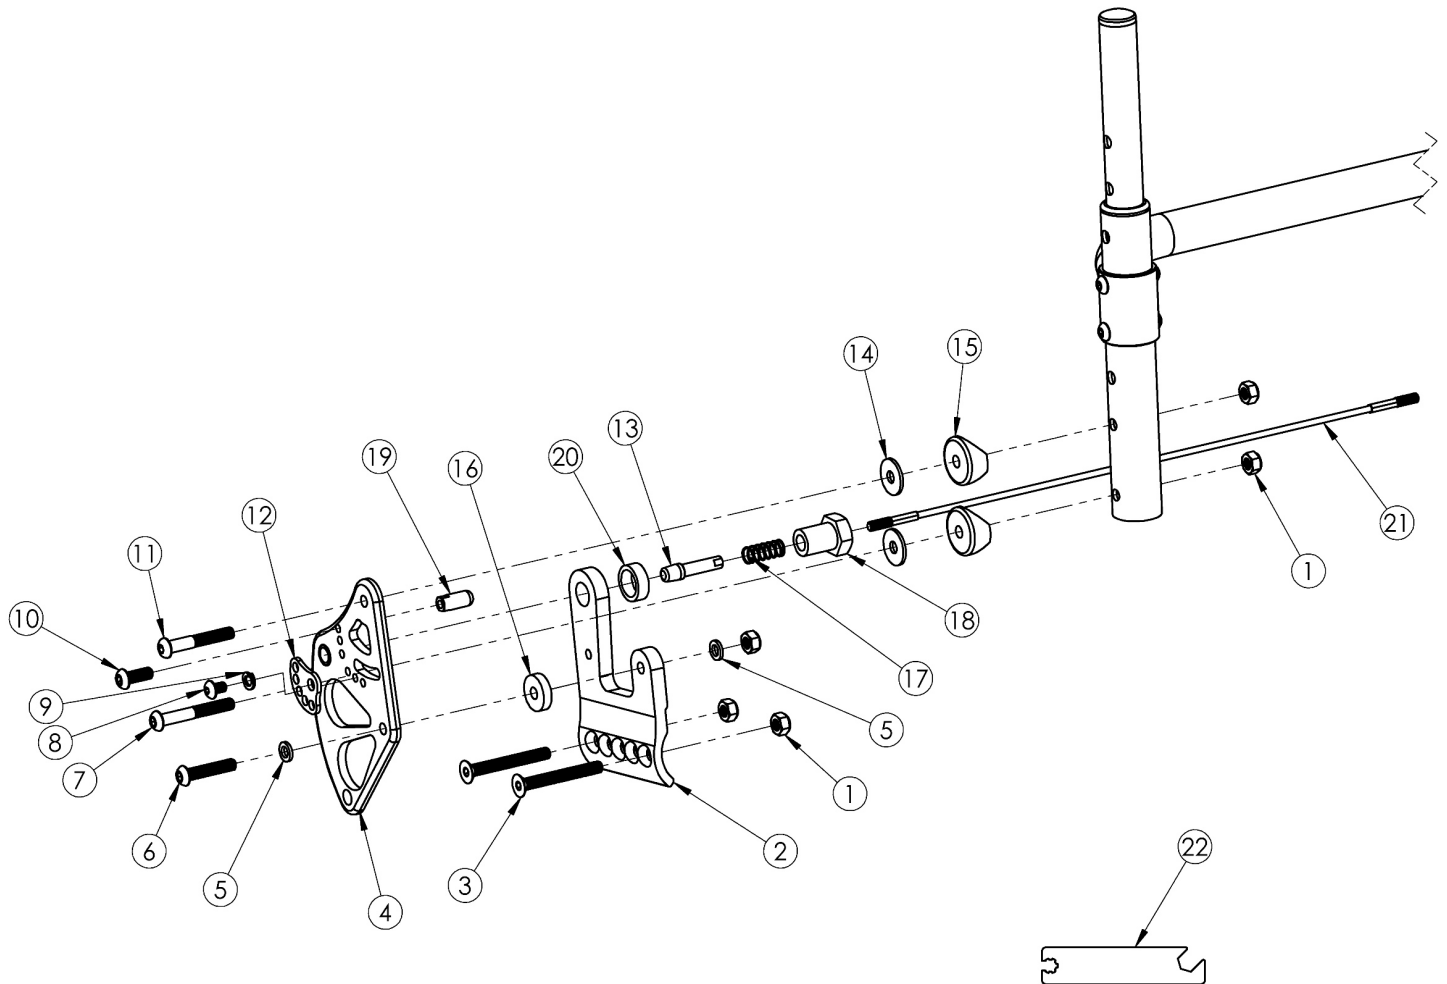

# Rogue XP Standard Backrest Mount

Spinerly Release Cable based on Seat Width.

<p>

The Spinerly Back Release Cable length measures 1" less than the Seat Width.

Item Number	Part Number	Description	Quantity	Retail
1, 2a, 3a - 3c, 4a, 5-20	502181	Standard Backrest Mount Assembly, Right, Black, Rogue XP	1	\$149.57
1, 2a, 3a - 3c, 4b, 5-20	502181_---	Standard Backrest Mount Assembly, Right, Color Anodized, Rogue XP	1	\$191.21
1, 2b, 3a - 3c, 4c, 5-20	502182	Standard Backrest Mount Assembly, Left, Black, Rogue XP	1	\$149.57
1, 2b, 3a - 3c, 4d, 5-20	502182_---	Standard Backrest Mount Assembly, Left, Color Anodized, Rogue XP	1	\$191.21
1, 2a, 2b, 3a - 3c, 4a, 4c, 5-20	502183	Standard Backrest Mount Assembly, PAIR, Black, Rogue XP	1	\$299.15
1, 2a, 2b, 3a - 3c, 4b, 4d, 5-20	502183_---	Standard Backrest Mount Assembly, PAIR, Color Anodized, Rogue XP	1	\$382.42
1	100658	M6 Nylock Nut Blk Zn	5	\$1.05