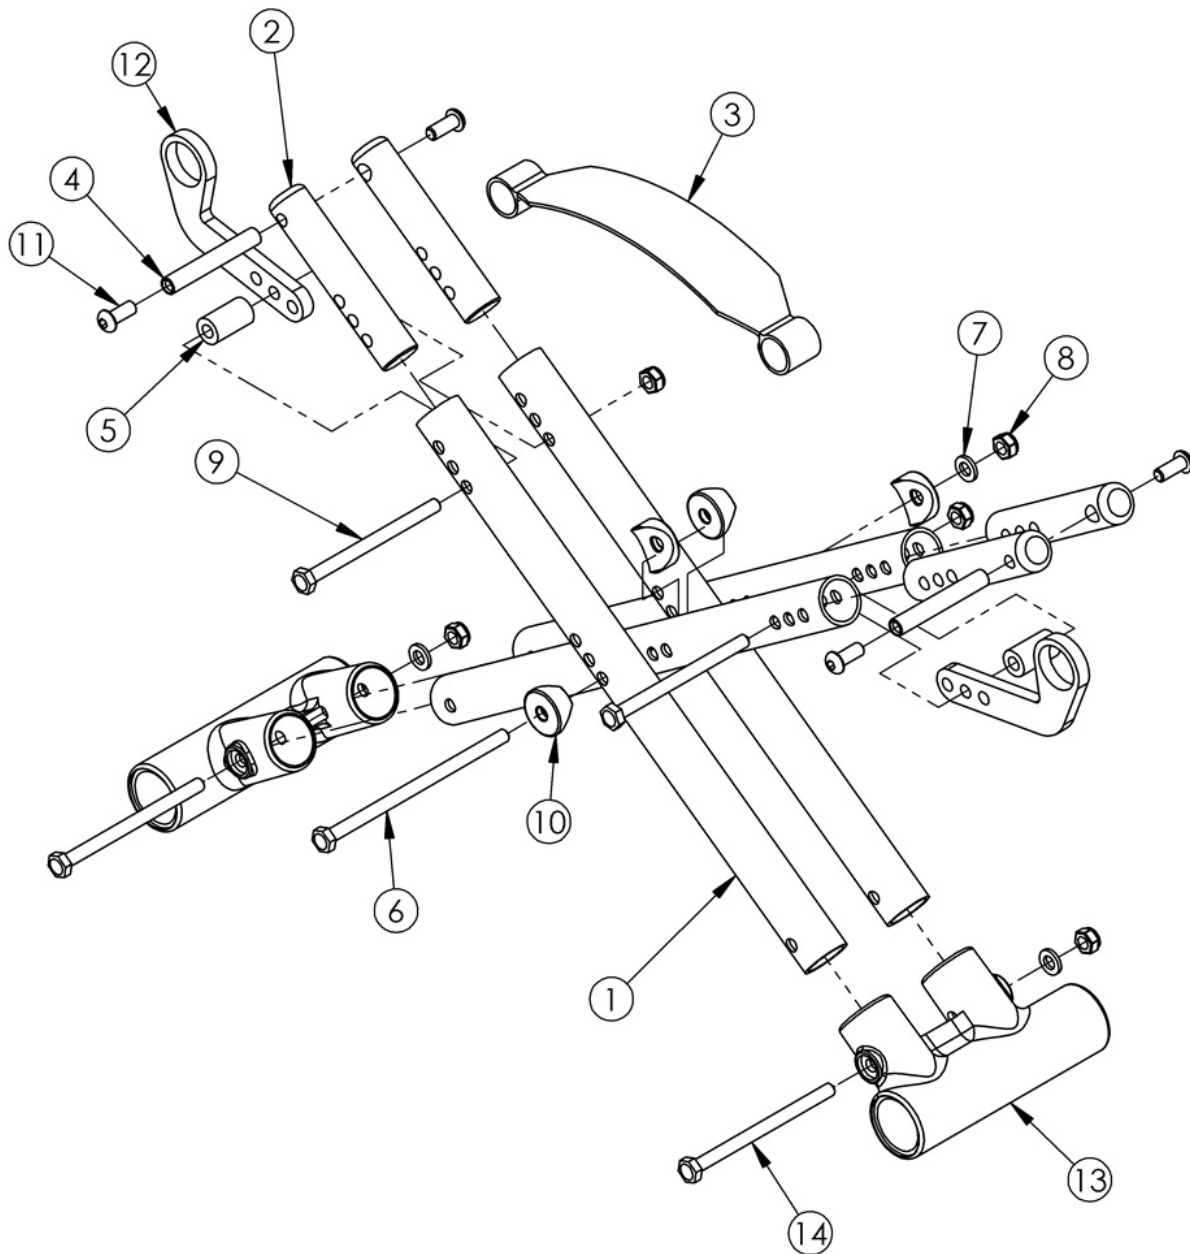

Spark Cross Braces

Item Number	Part Number	Description	Quantity	Retail
4-11, 14	501512	Cross Brace Hardware Kit SPARK	1	\$58.86
1a	000636	Cross Tube 10-11" Wide SPARK	4	\$37.14
1b	000637	Cross Tube 11-13" Wide SPARK	4	\$37.14
1c	000638	Cross Tube 12-14" Wide SPARK	4	\$37.14

Item Number	Part Number	Description	Quantity	Retail
1d	000639	Cross Tube 13-15" Wide SPARK	4	\$37.14
1e	000640	Cross Tube 14-16" Wide SPARK	4	\$37.14
2a	000630	Cross Tube Extension 10-11" Wide SPARK	4	\$24.38
2b	000631	Cross Tube Extension 11-13" Wide SPARK	4	\$24.38
2c	000632	Cross Tube Extension 12-14" Wide SPARK	4	\$24.38
2d	000633	Cross Tube Extension 13-15" Wide SPARK	4	\$24.38
2e	000634	Cross Tube Extension 14-16" Wide SPARK	4	\$24.38
3	000673	Cross Tube Lift Strap, Spark/Arc	1	\$7.50
4	000422	M6 x 56 Threaded Barrel	2	\$10.64
5	101099	Cross Tube Spacer SPARK	2	\$5.02
6	100678	M6 x 110 CLS8.8 DIN931 HHCS ZC	1	\$2.63
7	100746	M6 Flat Washer Blk Zn	5	\$1.58
8	100658	M6 Nylock Nut Blk Zn	5	\$1.05
9	100660	M6 x 80mm CLS8.8 DIN931 HHCS ZC	2	\$1.58
10	000054	Saddle 7/8"	4	\$1.58
11	100668	M6 x 20 CLS10.9 BTN SHCS ZC w/Patch	4	\$1.58
12a	000641	Cross Tube Hinge 10-11" Wide SPARK	2	\$44.68
12b	000642	Cross Tube Hinge 11-13" Wide SPARK	2	\$44.68
12c	000643	Cross Tube Hinge 12-14" Wide SPARK	2	\$44.68
12d	000644	Cross Tube Hinge 13-15" Wide SPARK	2	\$44.68
12e	000645	Cross Tube Hinge 14-16" Wide SPARK	2	\$44.68
13	000001	Lower Frame Pivot CAT	2	\$27.71
14	100704	M6 x 90 CLS8.8 DIN931 HHCS ZC	2	\$1.58