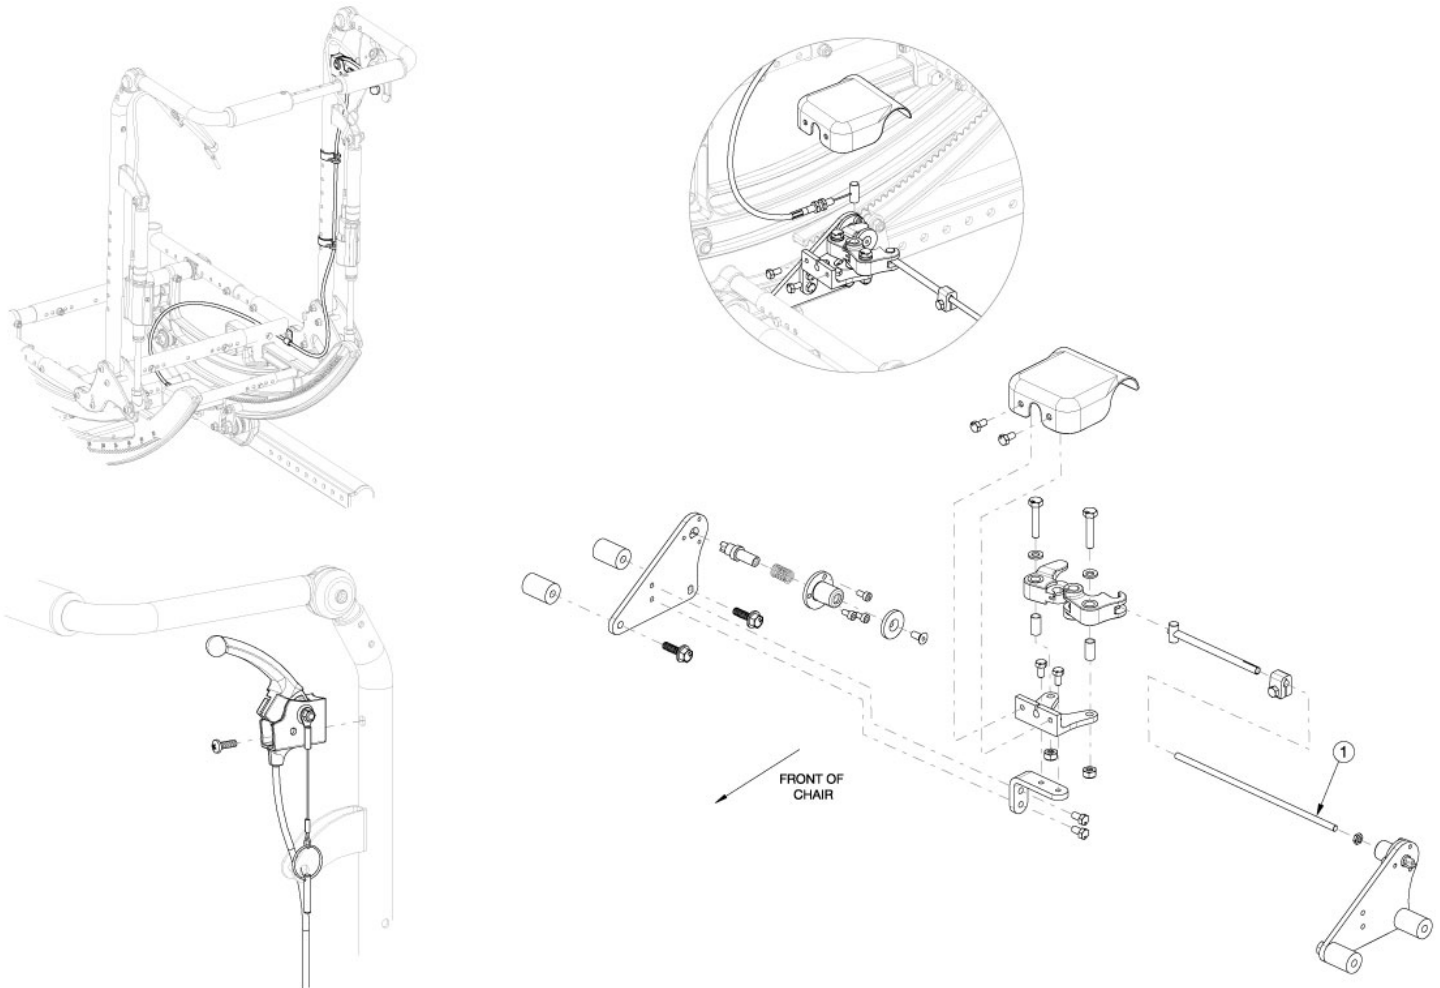

Focus CR Hand Tilt Mechanism Reclining Back - Growth

Has your width range changed? If yes, please select accordingly.

Item Number	Part Number	Description	Quantity
1a	004295	Rod, Slave, Small, 4.96" <i>Accommodates 14" - 18" Widths</i>	1
1b	004296	Rod, Slave, Medium, 6.96" <i>Accommodates 16" - 20" Widths</i>	1
1c	004297	Rod, Slave, Large, 8.96" <i>Accommodates 18" - 22" Widths</i>	1
1d	112564	Rod, Slave, X-Large, 10.96" <i>Accommodates 23" - 24" Widths</i>	1