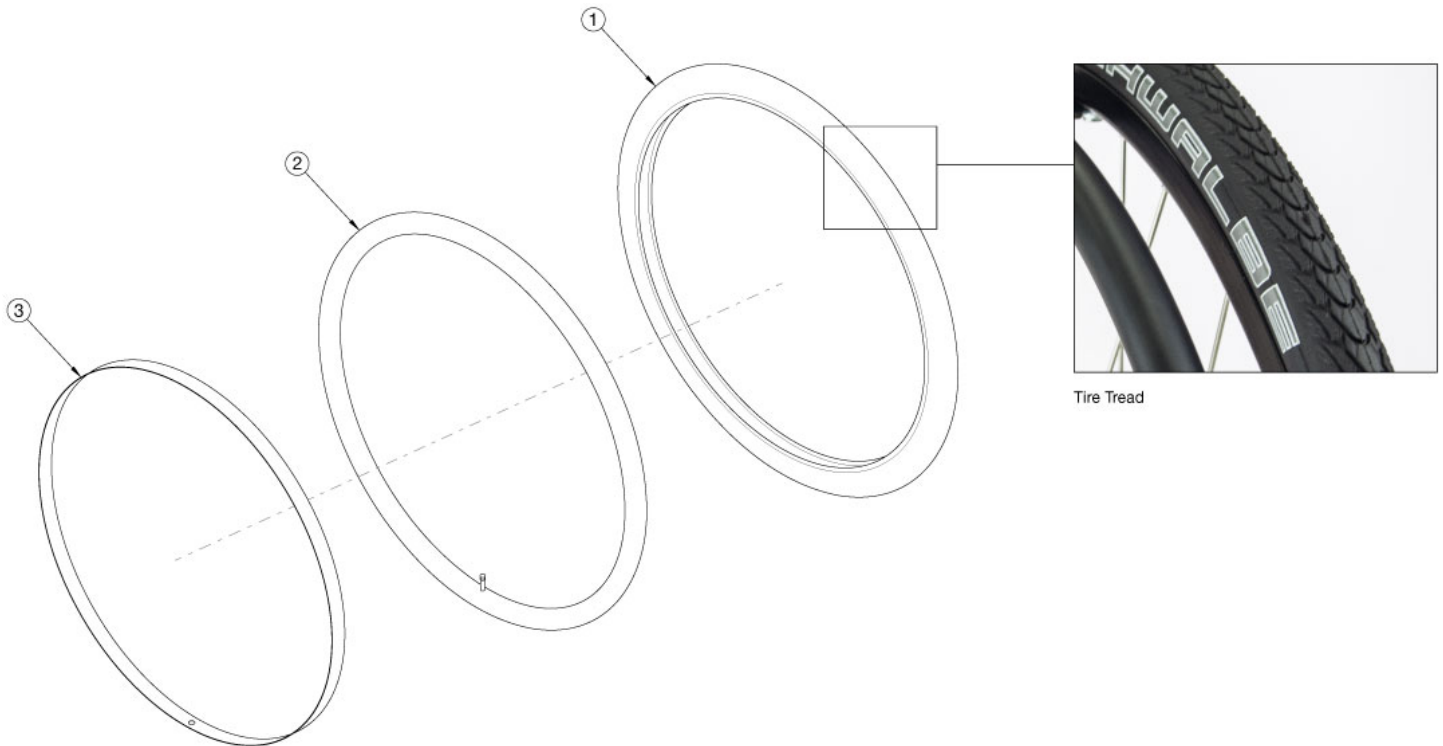

Little Wave Tires - Schwalbe Marathon

Please note tab mounted handrims must be installed prior to the tire being installed.

Item Number	Part Number	Description	Quantity
1-3	110015	Tire 24" x 1" Schwalbe Marathon, Inner Tube and Rim Strip	1
1	100864	Tire 24" x 1" Schwalbe Marathon	1

See Page 2 for Discontinued Wheels.

Tire Component Chart (Discontinued Wheels)

Wheel		1 3/8" Street Pneumatic			1" High Pressure			1 3/8" Euro Trek Knobby			1" Schwalbe				1 3/8" Schwalbe HS-127			2" Mountain		
Wheel	Wheel Part #	Tire	Inner Tube	Rim Strip	Tire	Inner Tube	Rim Strip	Tire	Inner Tube	Rim Strip	Mara-thon Tire	One Tire	Inner Tube	Rim Strip	Tire	Inner Tube	Rim Strip	Tire	Inner Tube	Rim Strip
18" Ki Spoke	200529	101587	101588	101137																
20" Ki Spoke	200530	100911	100912	101137	102957	102844	101137													
22" Ki Spoke	200531	100634	100588	101908	102961	100609	101908											101475	100588	101908
24" Ki Spoke	200532	111818	100589	100596	102958	100580	100596	102982	100589	100596	100864	103176	100580	100596	102920	100589	100596	101476	101188	100596
25" Ki Spoke	200533				102959	101457	101452				101357	103177	101457	101452				100166	100208	101452
26" Ki Spoke	200534	100636	100590	100608	102960	100582	100597				100865		100582	100597						
20" 5-Spoke X Core	101961	100911	100912	101137																
22" 5-Spoke X Core	101962	100634	100588	101908																
24" 5-Spoke X Core	100960	111818	100589	100596				102982	100589	100596					102920	100589	100596			