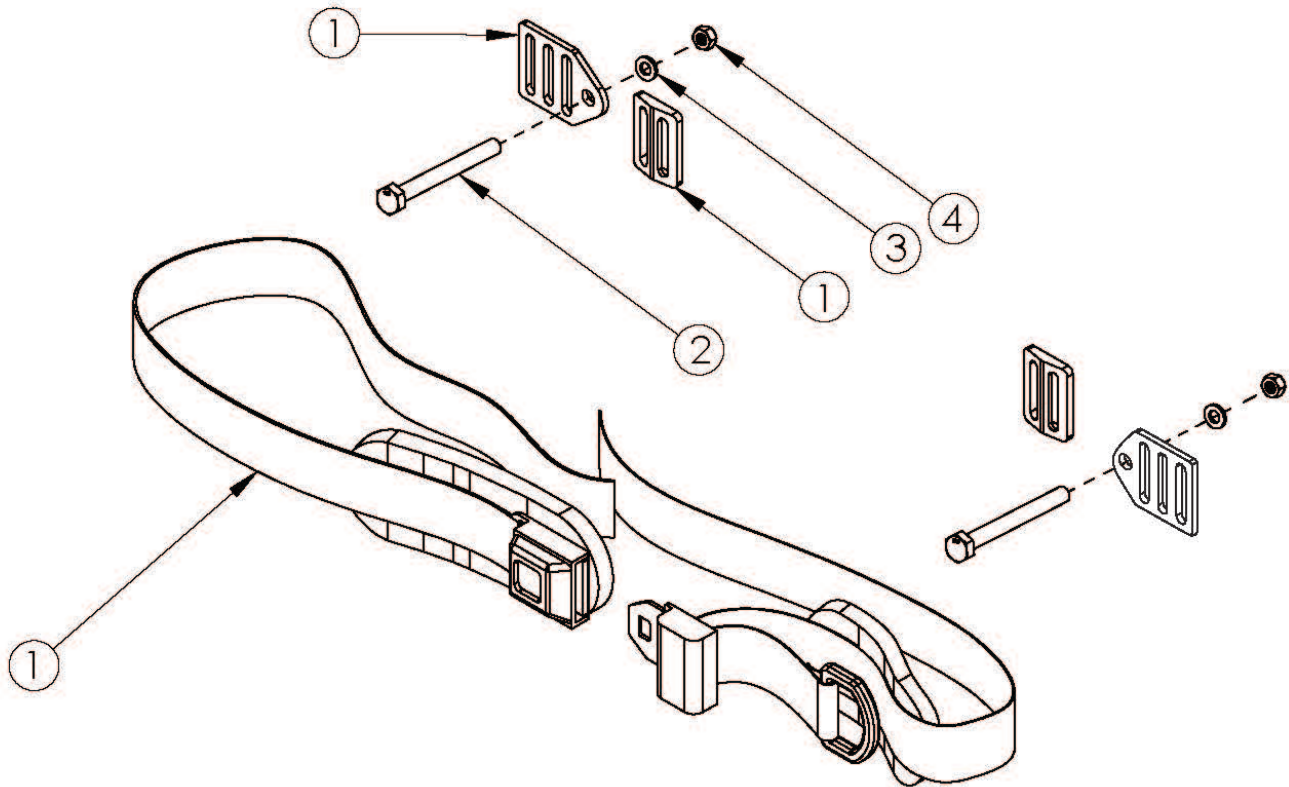

Focus Pelvic Positioning Belts - 1" Padded Auto Buckle and Hardware

Item Number	Part Number	Description	Quantity
1, 2, 3, 4	111216	Belt Pelvic Positioning 1" Auto Buckle Padded 53", Focus	1
1	100613	Belt Pelvic Positioning 1" Auto Buckle Padded 53"	1
2	101125	M6 x 55 BTN SHCS BLKZC	2
3	100746	M6 Flat Washer Blk Zn	2
4	100658	M6 Nylock Nut Blk Zn	2