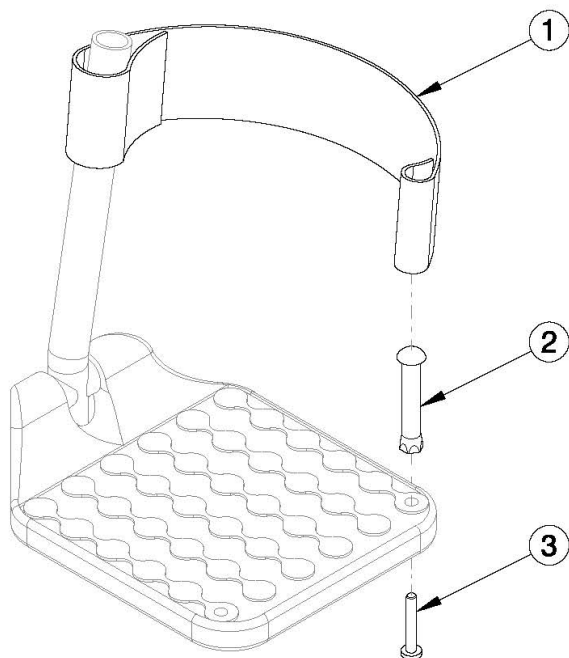

# CR45 Heel Loops

Heel Loop				
Part No.	Used on Chair Widths			Strap Length
	Angle Adjustable / Multi-Angle	Composite	Composite Angle Adjustable	
100591	N/A	14" - 15"	N/A	9.4"
100592	14" - 15"	16" - 17"	15" - 16"	10.4"
100593	16" - 22"	18" - 22"	17" - 22"	11.4"

Adjustable Heel Loop				
Part No.	Used on Chair Widths			Strap Length
	Angle Adjustable / Multi-Angle	Composite	Composite Angle Adjustable	
112009	10" - 13"	N/A	N/A	17"
103364	14" - 17"	14" - 18"	15" - 17"	19"
103365	18" - 20"	19" - 22"	18" - 20"	21"
103366	21" - 22"	N/A	21" - 22"	25"

Item Number	Part Number	Description	Quantity
1a	100591	Heel Loop Strap Short	1
1b	100592	Heel Loop Strap Medium	1
1c	100593	Heel Loop Strap Long	1
1d	103364	Adjustable Heel Loop Short	1
1e	103365	Adjustable Heel Loop Medium	1
1f	103366	Adjustable Heel Loop Long	1
2	100551	Heel Loop Peg	1
3	101471	10-32 x 1-1/4 PH Pan HD T-B T/S ZC	1