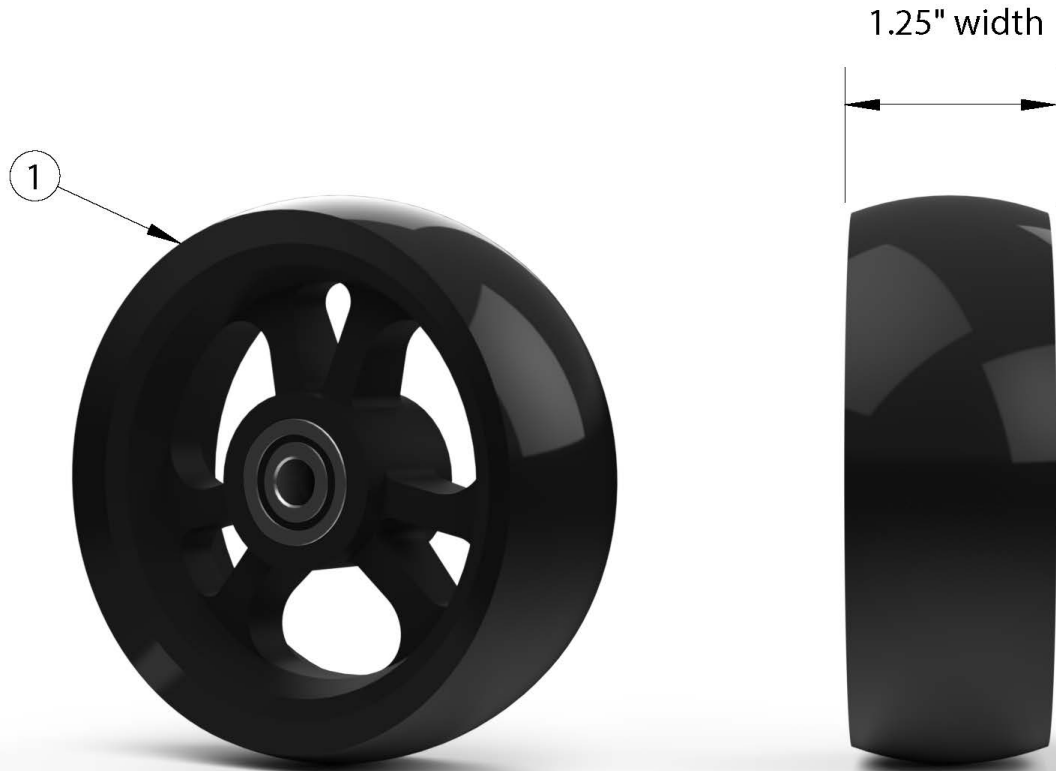

Catalyst E Casters - 1" Poly

If changing size of casters, new forks may be needed.

Item Number	Part Number	Description	Quantity
1a	100809	Caster 4 x 1" Poly (1.25")	1
1b	100807	Caster 5 x 1" Poly (1.25")	1
1c	100786	Caster 6 x 1" Poly (1.25")	1
1d	111862	Caster 7 x 1" Poly (1.25")	1
1e	111863	Caster 8 x 1" Poly (1.25")	1