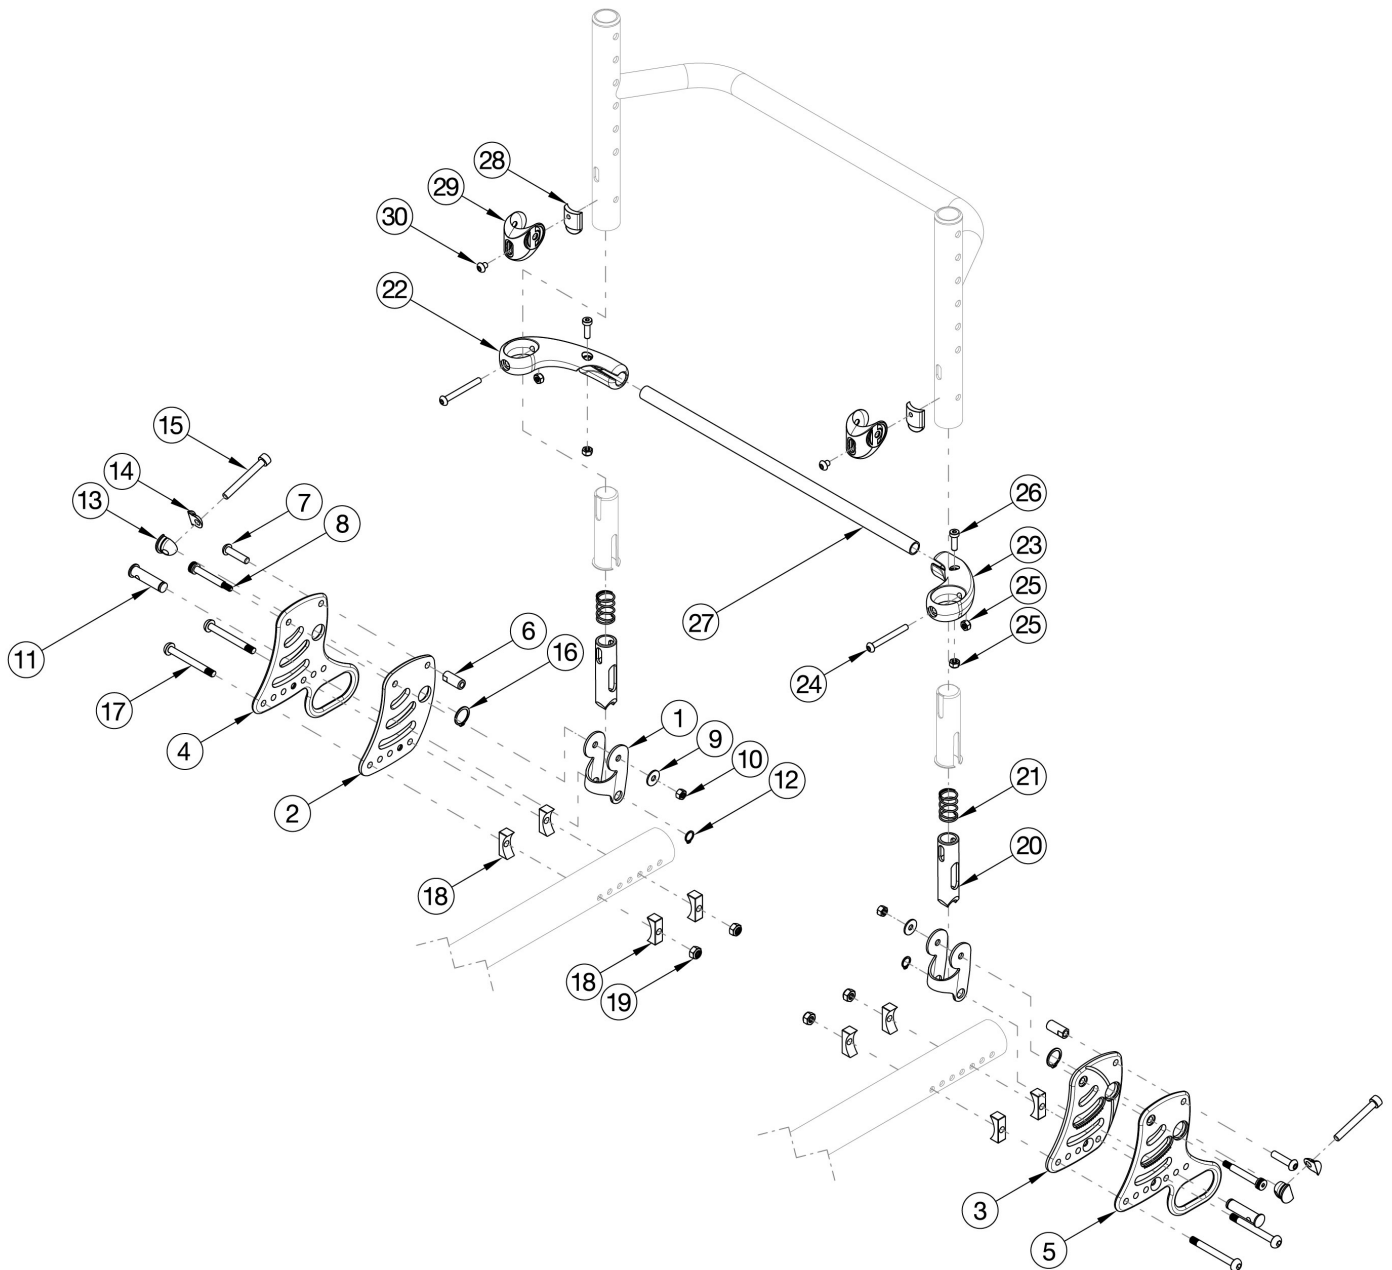

Rogue2 Backrest Mount and Hardware

Item Number	Part Number	Description	Quantity
1 - 3, 6 - 21, 28 - 30	117288	Back Plate and Hardware, Non-Transit, Black, Rogue, PAIR	1
1, 2, 6 - 19	116894	Back Plate and Hardware, Non-Transit, Black, Right, Rogue	1
1, 3, 6 - 19	116895	Back Plate and Hardware, Non-Transit, Black, Left, Rogue	1
1 - 3, 6 - 21, 28 - 30	117290_ _ _	Back Plate and Hardware, Non-Transit, Color Anodized, Rogue, PAIR	1