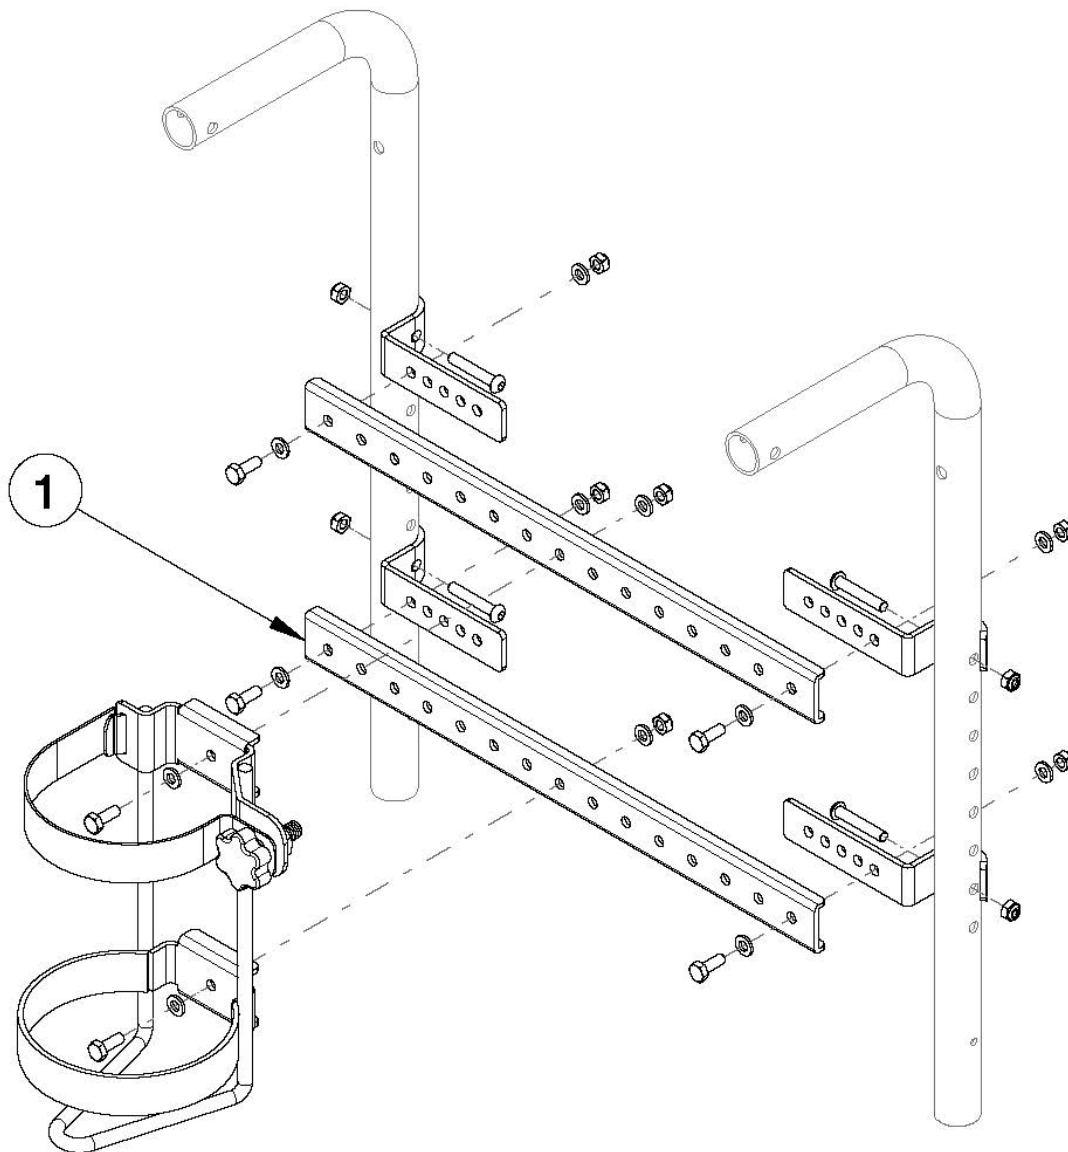

Focus CR / CR45 O2 Holder Growth

Has your width changed? If yes, please select accordingly.

Item Number	Part Number	Description	Quantity
1a	001385	Strut, Channel, 14-16 Width, Tilt	2
1b	001386	Strut, Channel, 16-18 Width, Tilt	2
1c	001387	Strut, Channel, 18-20 Width, Tilt	2
1d	001388	Strut, Channel, 20-24 Width, Tilt	2