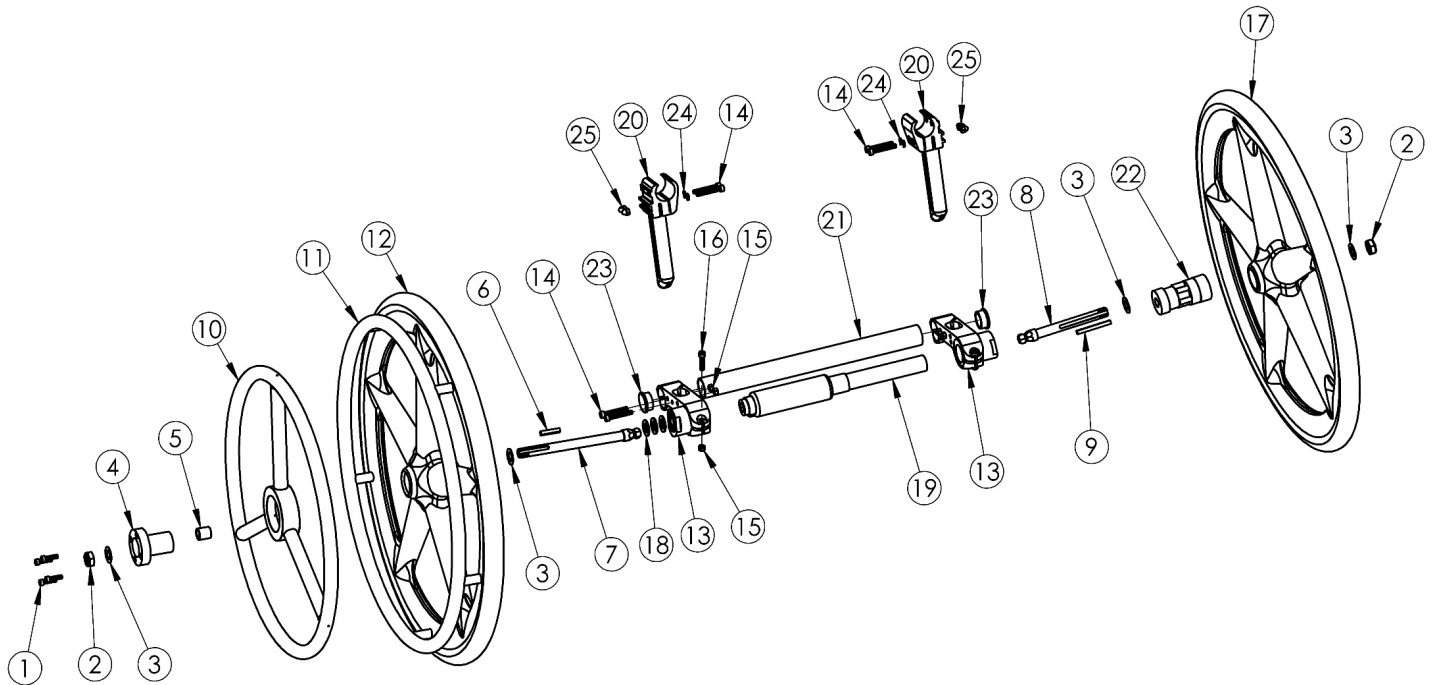

(Discontinued) Klik One Arm Drive Hex Style

One Arm Drive Kits do not include rear tires

Item Number	Part Number	Description	Quantity
10c	003198	One Arm Drive Handrim Aluminum 24"	1
11a	101897	Handrim Aluminum Anodized 5 Rivet Nut 20"	1
13a	003209	One Arm Drive Rogue/Clik Axle Mount 2 Degree Camber, PAIR	1
13b	003210	One Arm Drive Rogue/Clik Axle Mount 4 Degree Camber Each	1
14	101734	M5 x 35 SHCS BLK ZC	8
15	100657	M5 Nylock Nut Blk Zn	8
16	101717	M5 x 25 SHCS BLK ZC	4
18	100682	Washer 1/2" .518 x .875 x .047 F/W Black Zinc	3
20	003366	One Arm Drive Tower Clamp, Outboard Mount, Klik	2
21a	003368	One Arm Drive Camber Tube 10" Kit, Klik	1
21b	003369	One Arm Drive Camber Tube 11" Kit, Klik / Rogue XP	1
21c	003370	One Arm Drive Camber Tube 12" Kit, Klik / Rogue / Rogue XP	1
21d	003371	One Arm Drive Camber Tube 13" Kit, Klik / Rogue / Rogue XP	1

Item Number	Part Number	Description	Quantity
21e	003372	One Arm Drive Camber Tube 14" Kit, Klik / Rogue / Rogue XP	1
21f	003373	One Arm Drive Camber Tube 15" Kit, Klik / Rogue / Rogue XP	1
21g	003374	One Arm Drive Camber Tube 16" Kit, Klik / Rogue / Rogue XP	1
21h	003708	One Arm Drive Camber Tube 17" Kit, Klik / Rogue / Rogue XP	1
21i	003709	One Arm Drive Camber Tube 18" Kit, Klik / Rogue / Rogue XP	1
23	100532	Tube End Plug 1 1/8"	2
24	102614	M5 Split Lock Washer BLK ZC	4
25	103056	M5 Cap Nut Black Zinc	4