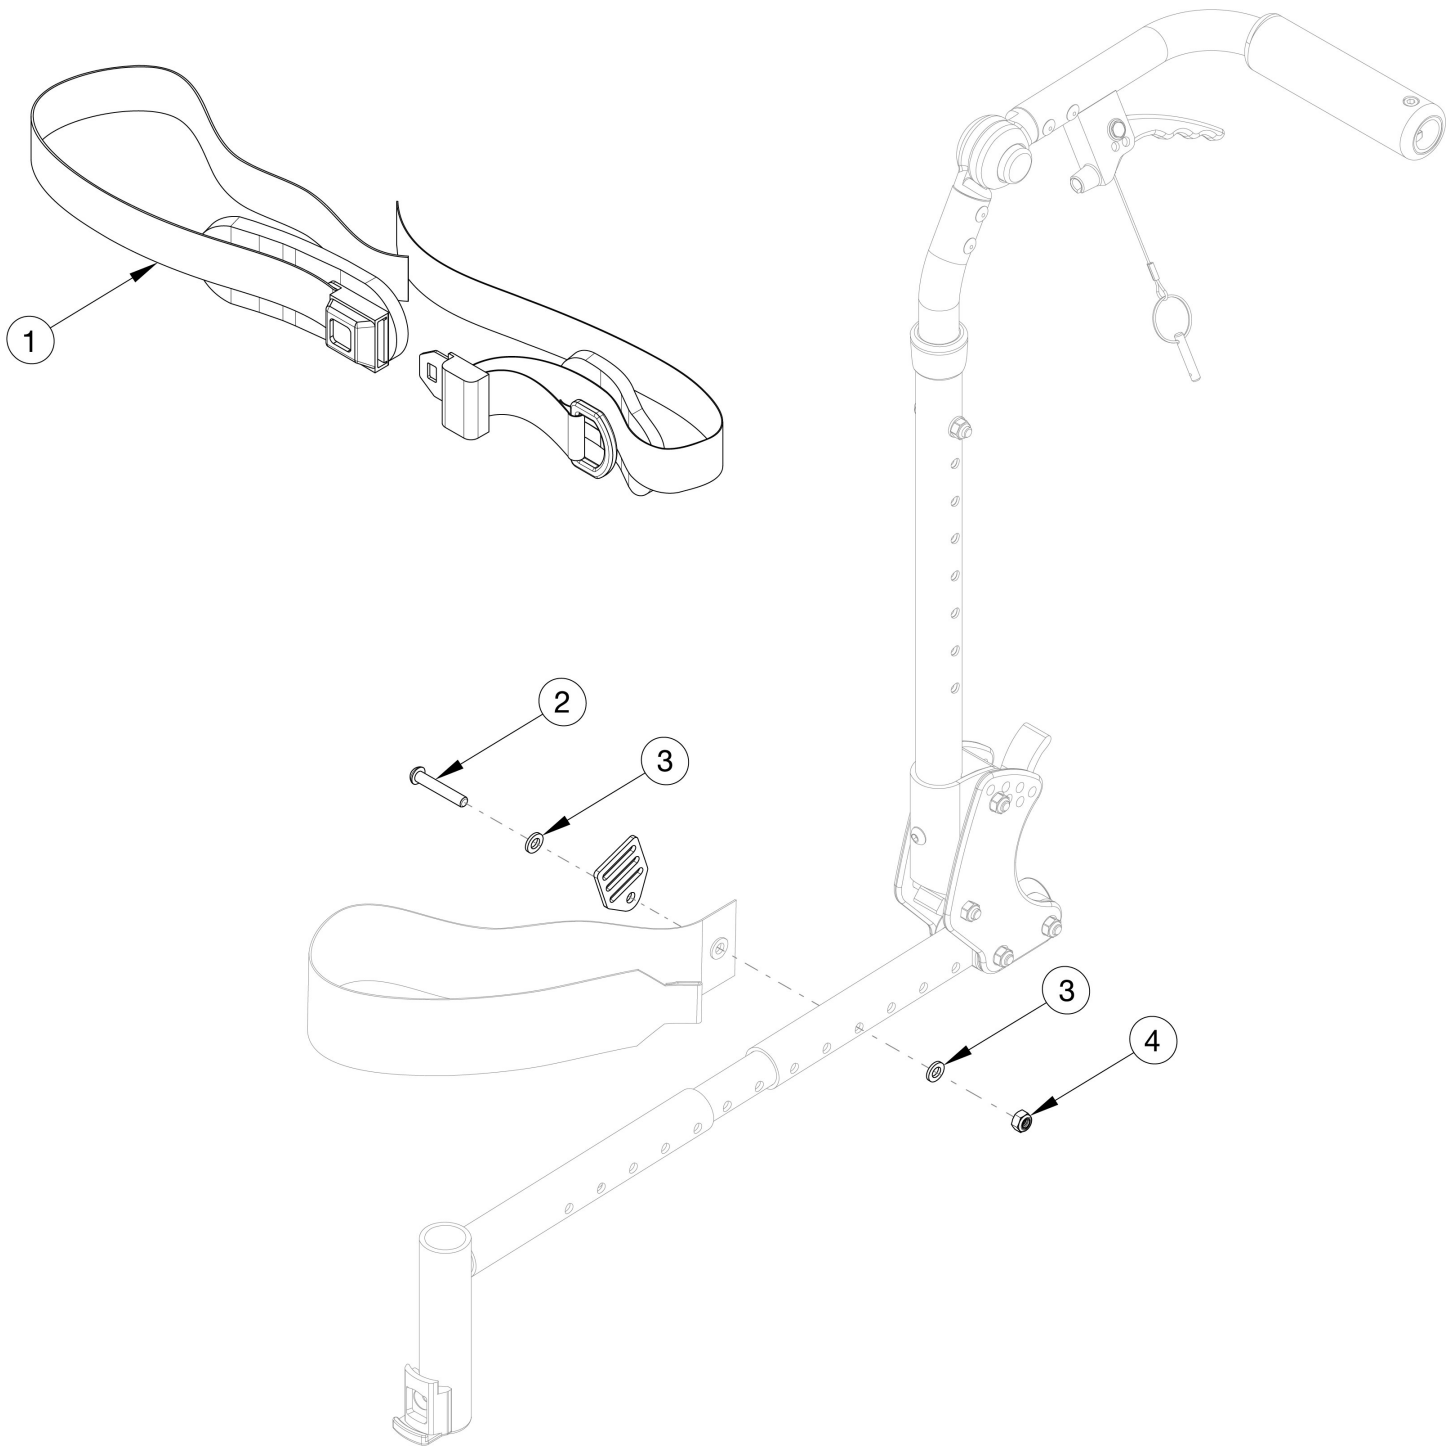

Arc Pelvic Positioning Belt - 1.5" Padded Auto Buckle and Hardware

| Item Number | Part Number | Description | Quantity |
|-------------|-------------|---|----------|
| 1 | 100958 | Belt Pelvic Positioning 1.5" Auto Buckle Padded 56" | 1 |
| 2 - 4 | 102919 | Seat Belt Mounting Hardware Flip / Liberty / Arc (PAIR) | 1 |