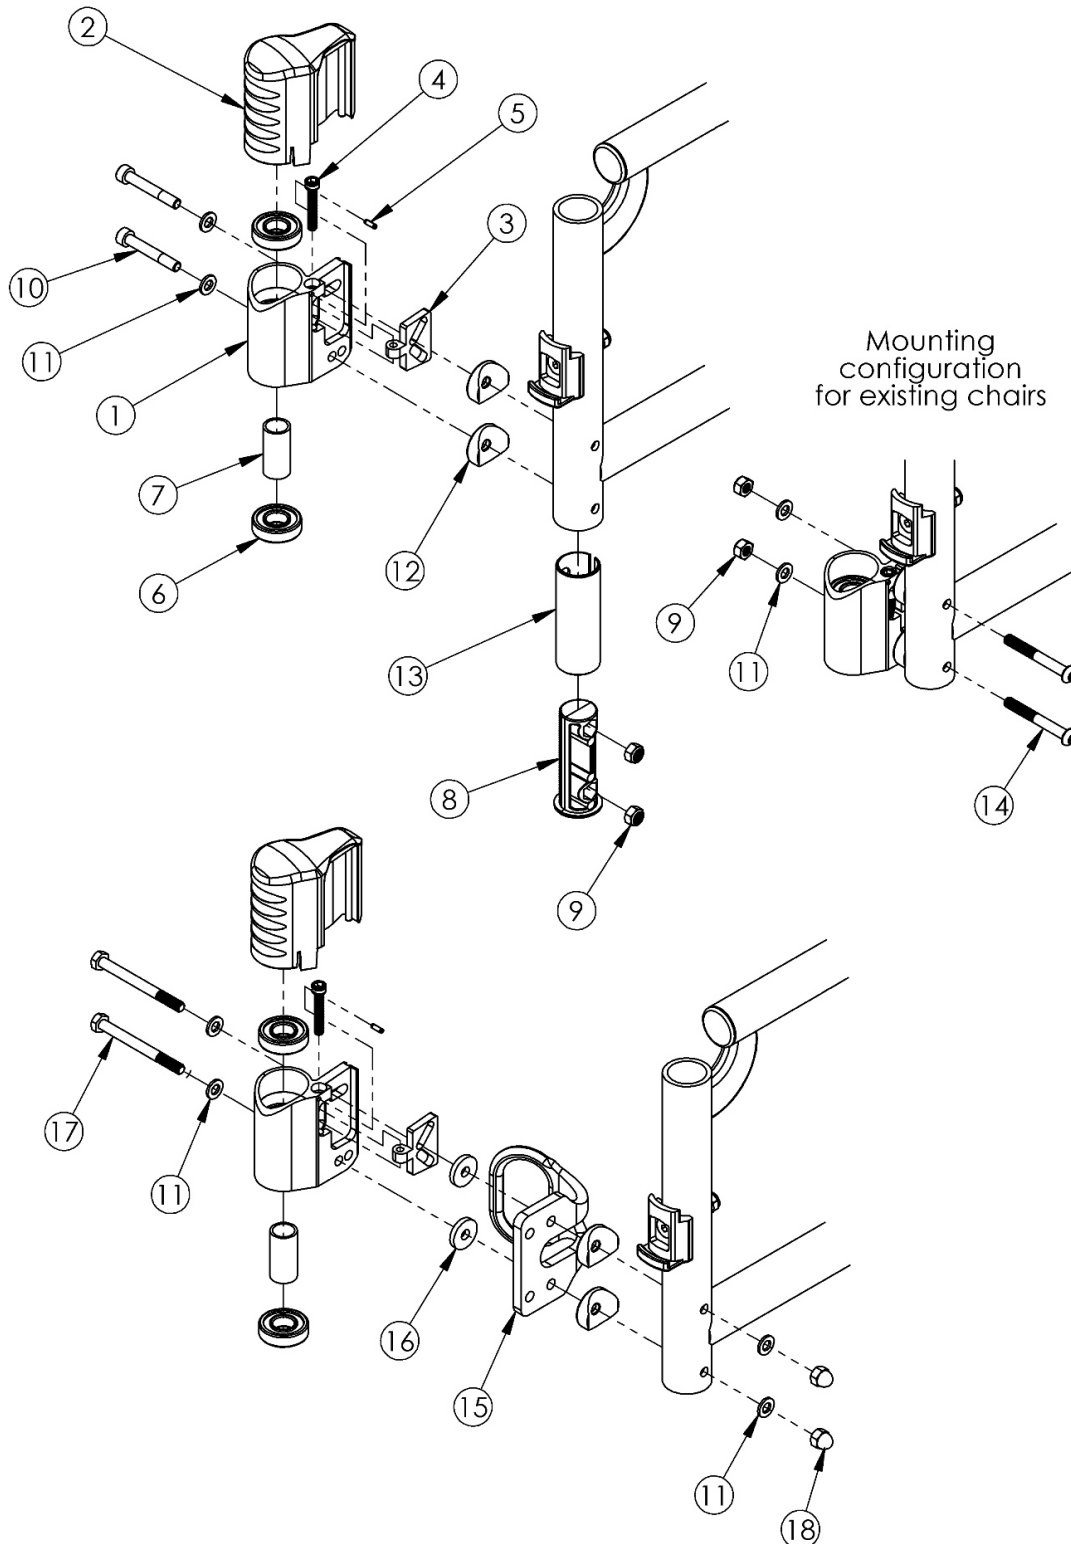

Catalyst 5 Performance Caster Housing for Swing Away Frame

Not available with Heavy Duty Option Please Note: The shown orientation of the caster housing above is in the "Forward" position. If only 1 side caster housing is needed, customer must confirm the orientation of the caster housing.

Item Number	Part Number	Description	Quantity
16	102814	Washer Nylon 1/4 x 3/4 x 1/8	2
17	100679	M6 x 65 CLS 8.8 DIN931 HHCS ZC	2
18	100558	M6 Nyl Ins Domed Cap L/N Zc	2
1a, 6, 7	002888	RP Tuning Caster Barrel w/ Bearings Right	1
1b, 6, 7	002889	RP Tuning Caster Barrel w/ Bearings Left	1