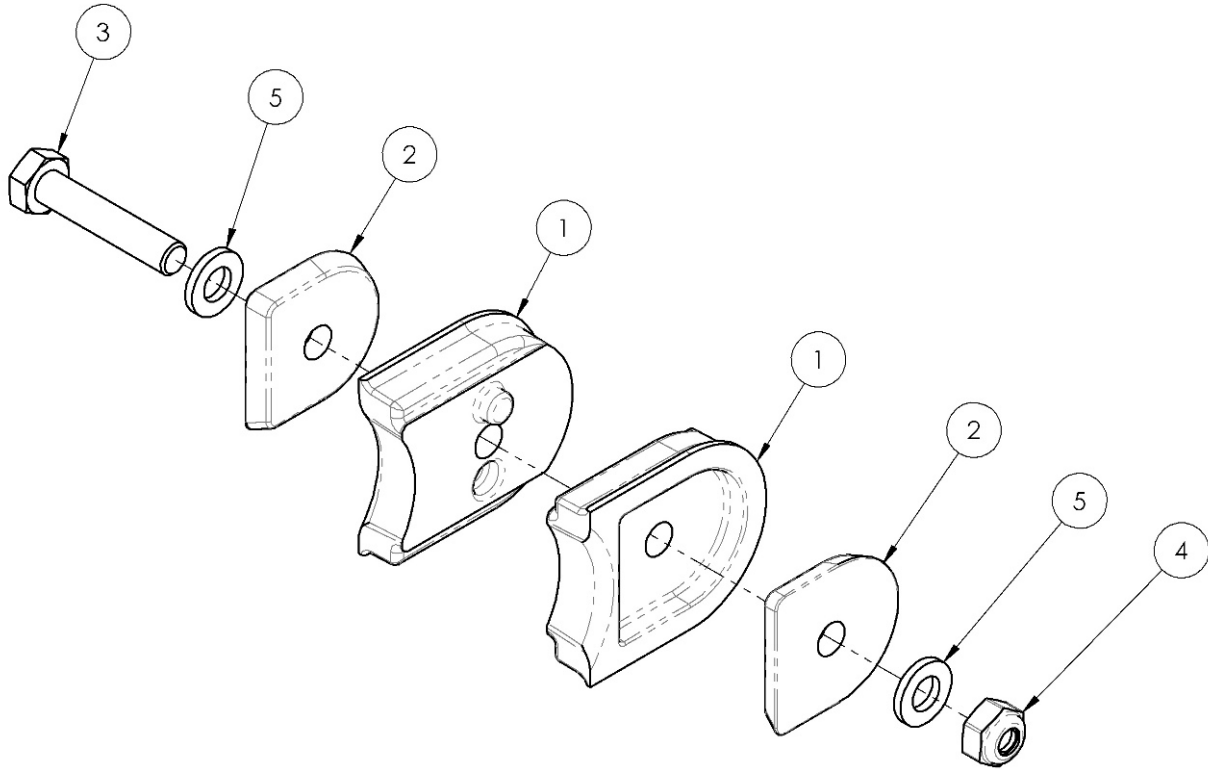

CR45 Tilt Stop

Item Number	Part Number	Description	Quantity
1 - 5	501072	Tilt Stop PAIR Assembly Focus	1
1	001036	Pad Tilt Stop TILT	2
2	001037	Thrust Plate Tilt Stop TILT	2
3	101824	M6 x 30 HHCS Blk Zn	1
4	100658	M6 Nylock Nut Blk Zn	1
5	100746	M6 Flat Washer Blk Zn	2