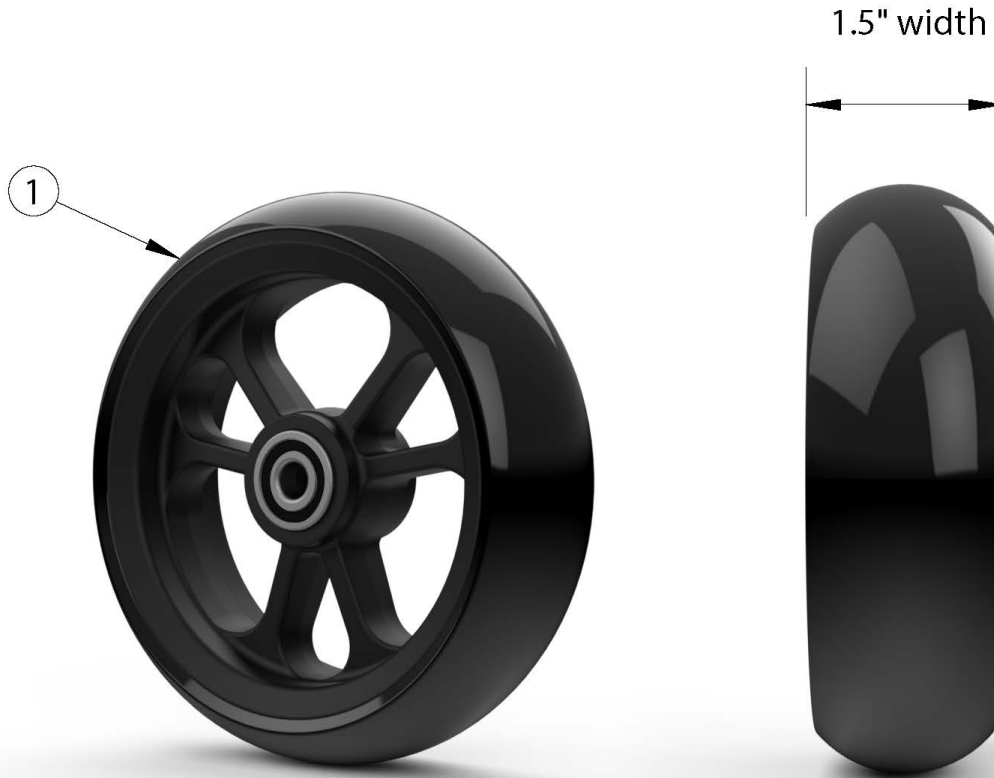

Ethos Casters - 1.5" Poly

If changing size of casters, new forks may be needed.

Item Number	Part Number	Description	Quantity
1a	111842	Caster 4 x 1.5" Poly <i>Replaced part numbers 100809 and 102353</i>	1
1b	111843	Caster 5 x 1.5" Poly <i>Replaced part numbers 100807 and 103014</i>	1
1c	111844	Caster 6 x 1.5" Poly <i>Replaced part number 100786</i>	1