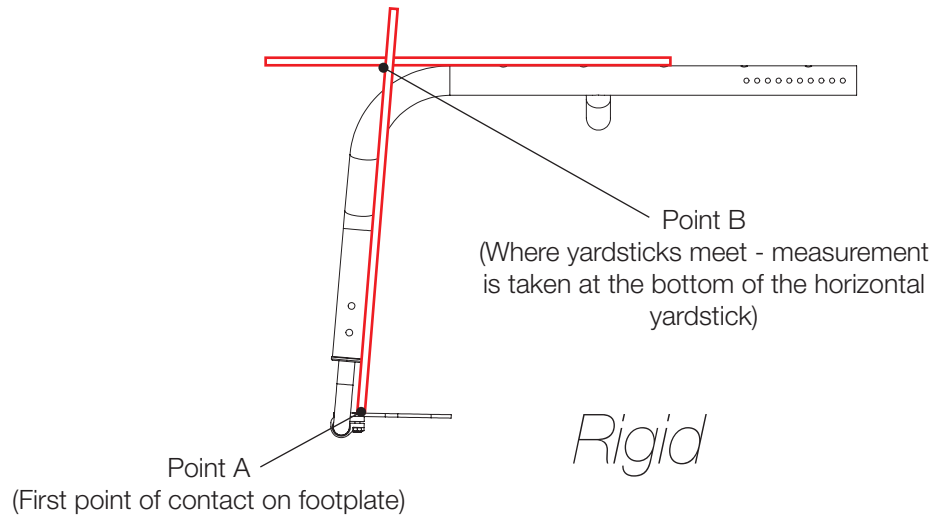

Item Number	Part Number	Description	Quantity
		<i>Used on 14" wide with 0" taper, 16" wide with 1" taper and 18" wide with 2" taper</i>	
8k	004416	Angle Adjustable Flip Under Footrest Tube Offset Short Left, 6.812" <i>Used on 15" wide with 0" taper, 17" wide with 1" taper and 19" wide and 2" taper</i>	1
8l	004418	Angle Adjustable Flip Under Footrest Tube Offset Short Left, 7.312" <i>Used on 16" wide with 0" taper, 18" wide with 1" taper and 20" wide with 2" taper</i>	1
8m	004420	Angle Adjustable Flip Under Footrest Tube Offset Short Left, 7.812" <i>Used on 17" wide with 0" taper and 19" wide with 1" taper</i>	1
8n	004428	Angle Adjustable Flip Under Footrest Tube Short Left, 8.312" <i>Used on 18" wide with 0" taper and 20" wide with 1" taper</i>	1

Distance between Point A and Point B = Footplate Length

NOTE: The yardstick on the top plane of the seat frame must lie flat against frame. The yardstick going from the footplate to the second yardstick must be square against the hanger tube.

Distance between Point A and Point B = Footplate Length

NOTE: The yardstick on the top plane of the seat frame must lie flat against frame. The yardstick going from the footplate to the second yardstick must be square against the front tube.

Distance between Point A and Point B = Footplate Length

NOTE: The yardstick on the top plane of the hanger must lie flat against hanger. The yardstick going from the footplate to the second yardstick must be square against the hanger tube.