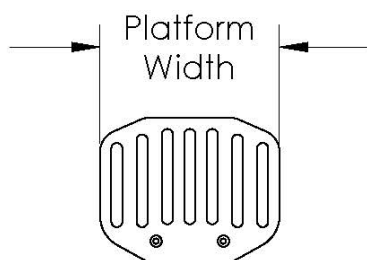

Ethos Angle Adjustable Flip Under Footrest

Part No.	Platform Width	For Seat Widths		
		Straight	1" Taper	2" Taper
000955	7.0"	N/A	14"	16"
000956	8.0"	12"-13"	15"	17"
001324	9.0"	14"	16"-17"	18"-19"
000957	10.0"	15"-18"	18"-20"	20"