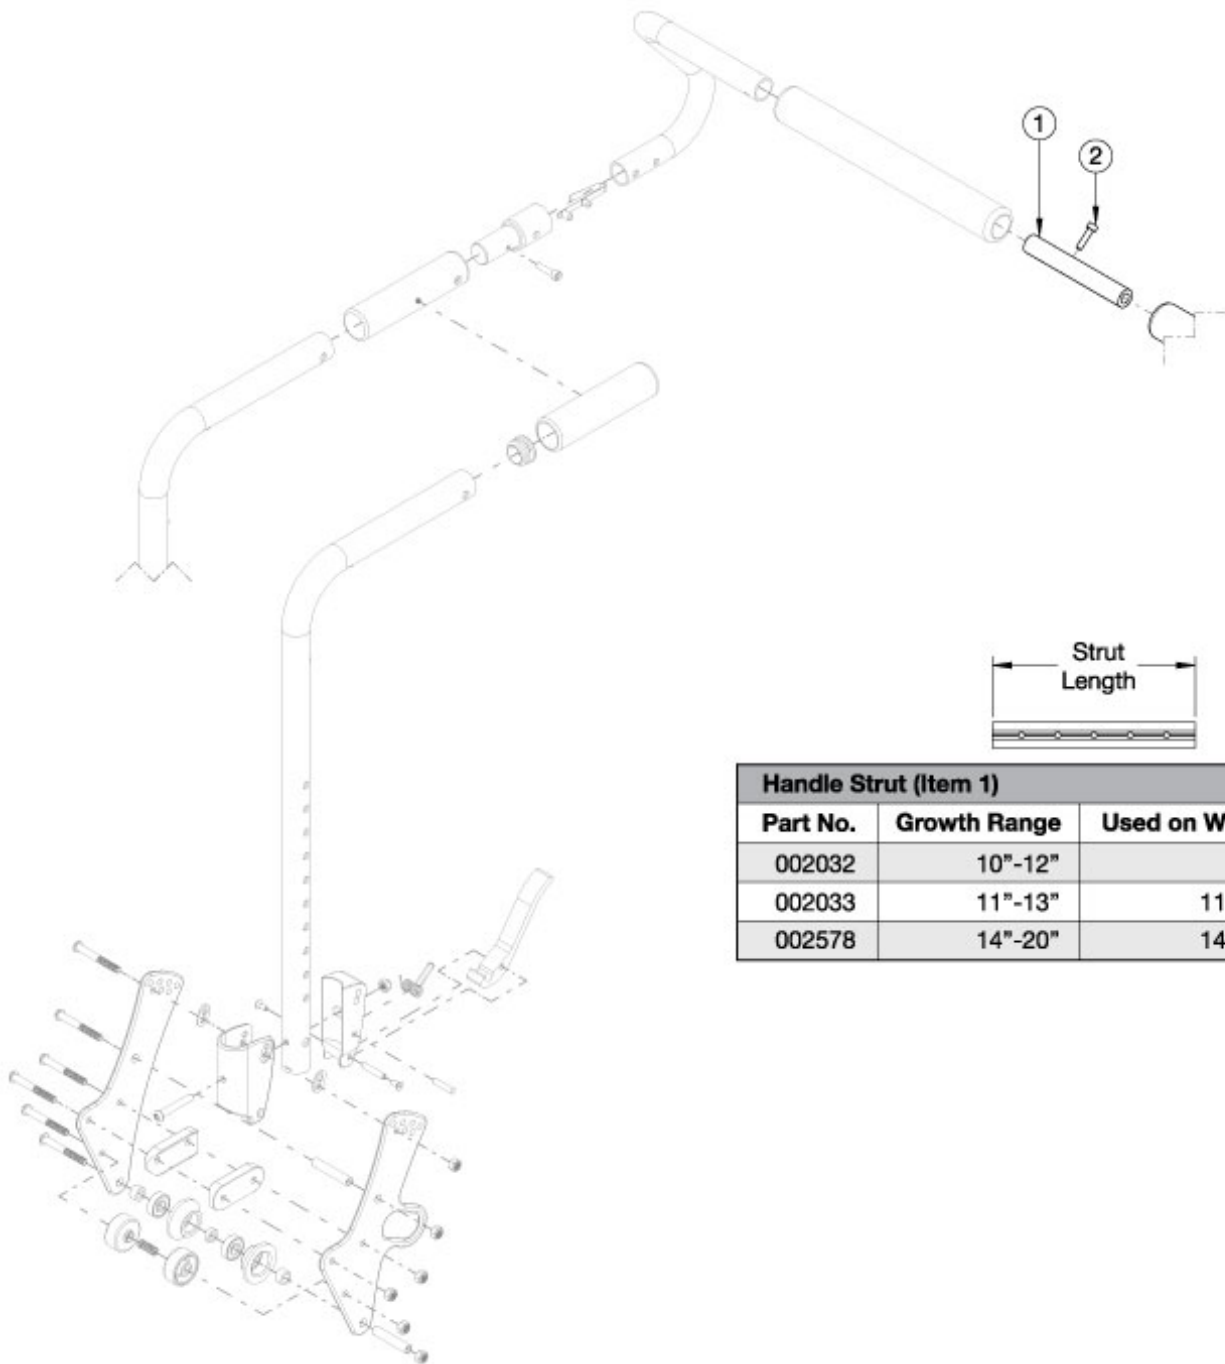

Arc Stroller Handle Backrest - Growth

Handle Strut (Item 1)			
Part No.	Growth Range	Used on Widths	Length
002032	10"-12"	10"	4.6"
002033	11"-13"	11"-13"	5.6"
002578	14"-20"	14"-18"	8.8"

Is your width changing? Do you have stroller handle extensions for your stroller handle backrest? Will your new width accommodate the stroller handle growth strut? If no, please select the appropriate kit. When changing backrest types, check to see if new cables and tilt triggers are needed for both foot and hand tilts.

Item Number	Part Number	Description	Quantity
1a, 2	113922	Stroller Handle Backrest Growth Strut, 10-12" Wide, Arc	1
1b, 2	113923	Stroller Handle Backrest Growth Strut, 11-13" Wide, Arc	1

Item Number	Part Number	Description	Quantity
1c, 2	113924	Stroller Handle Backrest Growth Strut, 14-18" Wide, Arc	1