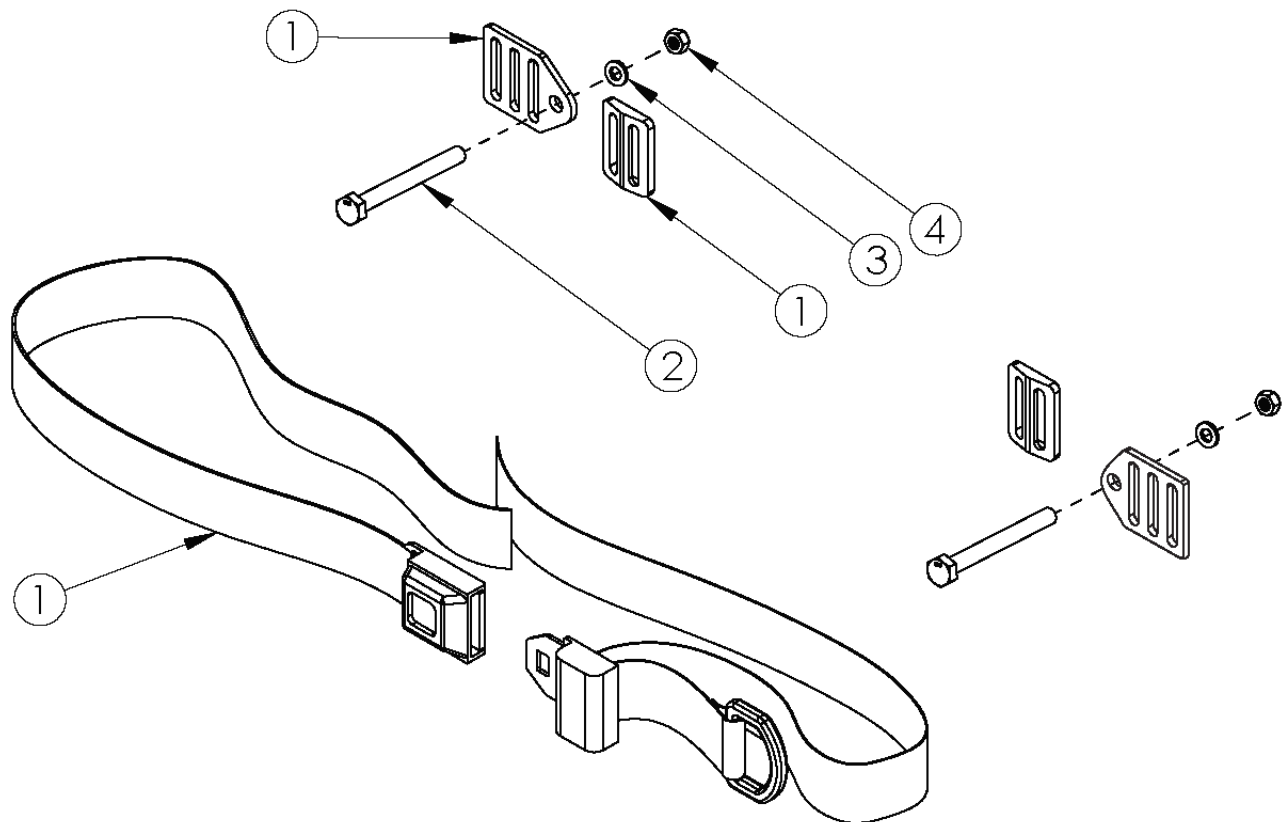

Rogue ALX Pelvic Positioning Belts - 1" Auto Buckle and Hardware (Formerly Tsunami)

Item Number	Part Number	Description	Quantity
1, 2, 3, 4	111383	Belt Pelvic Positioning 1" Auto Buckle 51", RG ALX/Rogue/LW XP	1
1	100614	Belt Pelvic Positioning 1" Auto Buckle 51"	1
2	101781	M6 x 50mm Partial Thread BHCS Blk ZC	2
3	100746	M6 Flat Washer Blk Zn	2
4	100658	M6 Nylock Nut Blk Zn	2